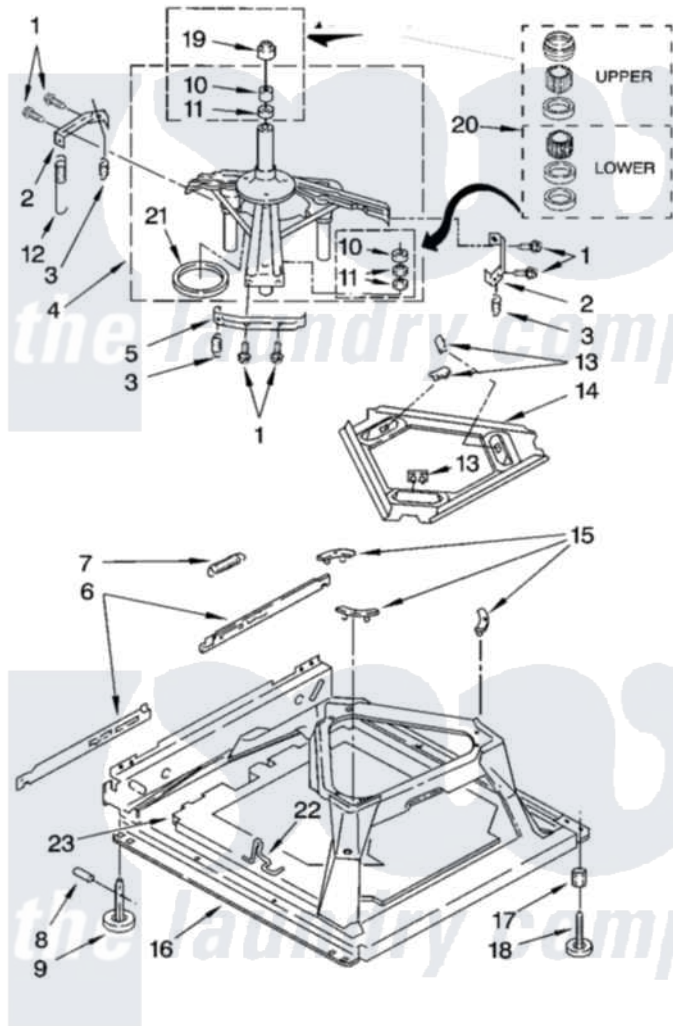

Maytag MTW5921TW0 05 - MACHINE BASE PARTS

MACHINE BASE PARTS

For Model: MTW5921TW0
(White/Grey)

IMPORTANT: All Part Numbers Listed Are Whirlpool Numbers. Source Parts Through Whirlpool.

8

W10119869

Maytag [Residential Maytag MTW5921TW0 Washer Parts](#) Parts Diagram 05 - MACHINE BASE PARTS

[Click on the part number to view part](#)

Item	Original Part Number	Replaced By	Status	Part Description
1	3400076			Screw, Bracket Mounting
2	64067			Bracket, Spring Outer
3	63907			Spring, Suspension
4	8575214	280184		Support
5	64065			Bracket, Spring Outer
6	63466			Link, Leveling Mechanism
7	62597	8316845		Spring
8	62837			Pin, Knurled
9	62596	285244		Feet-Leveling
10	8546455			Bearing, Centerpost
11	357409	359449		Seal, Agitator Shaft
12	8318050	285901		Spring
13	62568	285219		Pad
14	3946509			Plate, Suspension
15	3363660	285744		Pad
16	3946512	285771		Base

17	3359452	Nut, Lock
18	W10001130	Foot, Leveling
19	8577376	Seal, Centerpost
20	285203	Centerpost Bearing Kit
21	63134	Ring, Sound Deadening
22	63806	W10145155 Retainer, Suspension Spring
23	8544816	Absorber, Sound