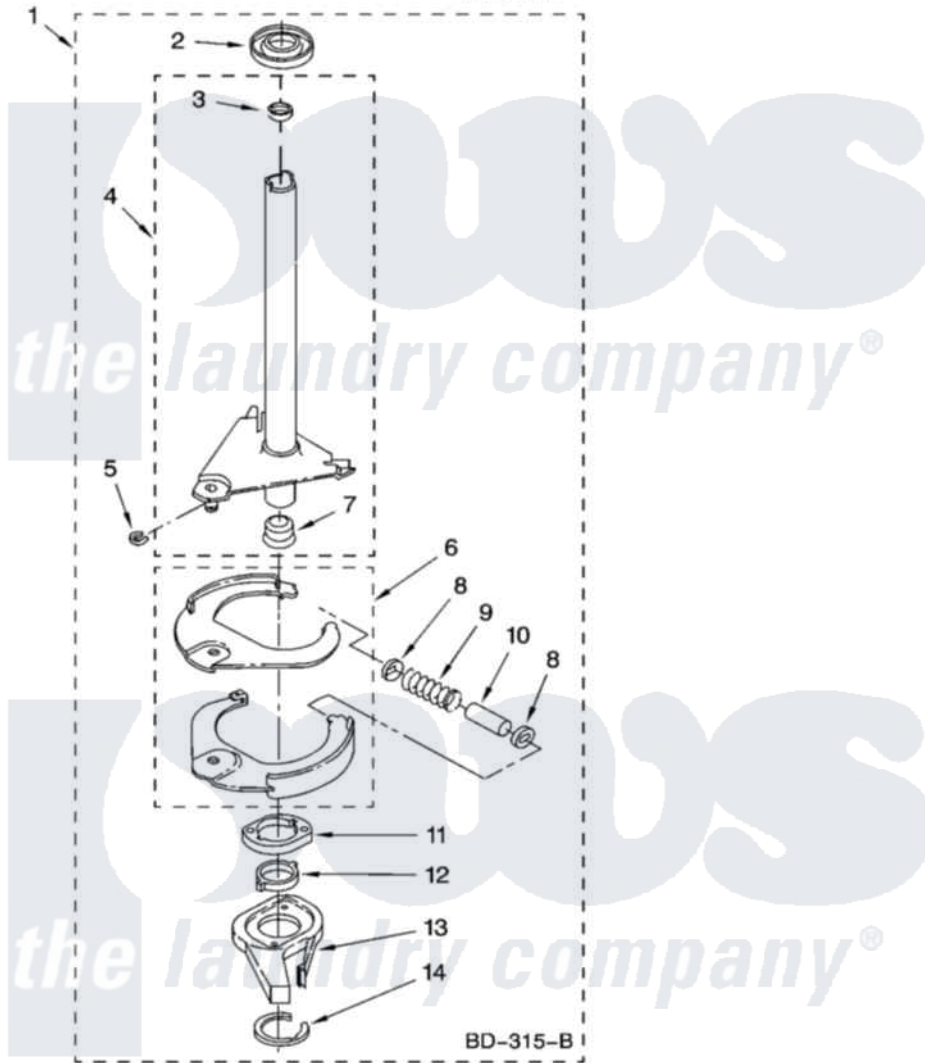

Maytag MTW5921TW0 07 - BRAKE AND DRIVE TUBE PARTS

BRAKE AND DRIVE TUBE PARTS

For Model: MTW5921TW0
(White/Grey)

IMPORTANT: All Part Numbers Listed Are Whirlpool Numbers. Source Parts Through Whirlpool.

W10119869

11

Maytag Residential Maytag MTW5921TW0 Washer Parts Parts Diagram 07 - BRAKE AND DRIVE TUBE PARTS

Click on the part number to view part

Item	Original Part Number	Replaced By	Status	Part Description
1	388952	285792		Basketdrive
2	62658			Ring, Thrust
3	356427			Seal, Spin Pinion
4	64027	64208		Tube-Spin
5	64035	W10083190		Ring, Retaining
6	64232	285438		Shoe-Brake
7	62703	8546462		"T" Bearing, Spin Tube
8	3353956	285658		Sleeve
9	387806		Not Available	Spring, Brake
10	3355360	285658		Sleeve
11	661516	8546461		Cam, Brake Release
12	63022			Sleeve, Cam
13	64194	285790		Lining
14	90368	W10083200		Ring, Retaining
"			Not Available	
"	285208			Lubricant