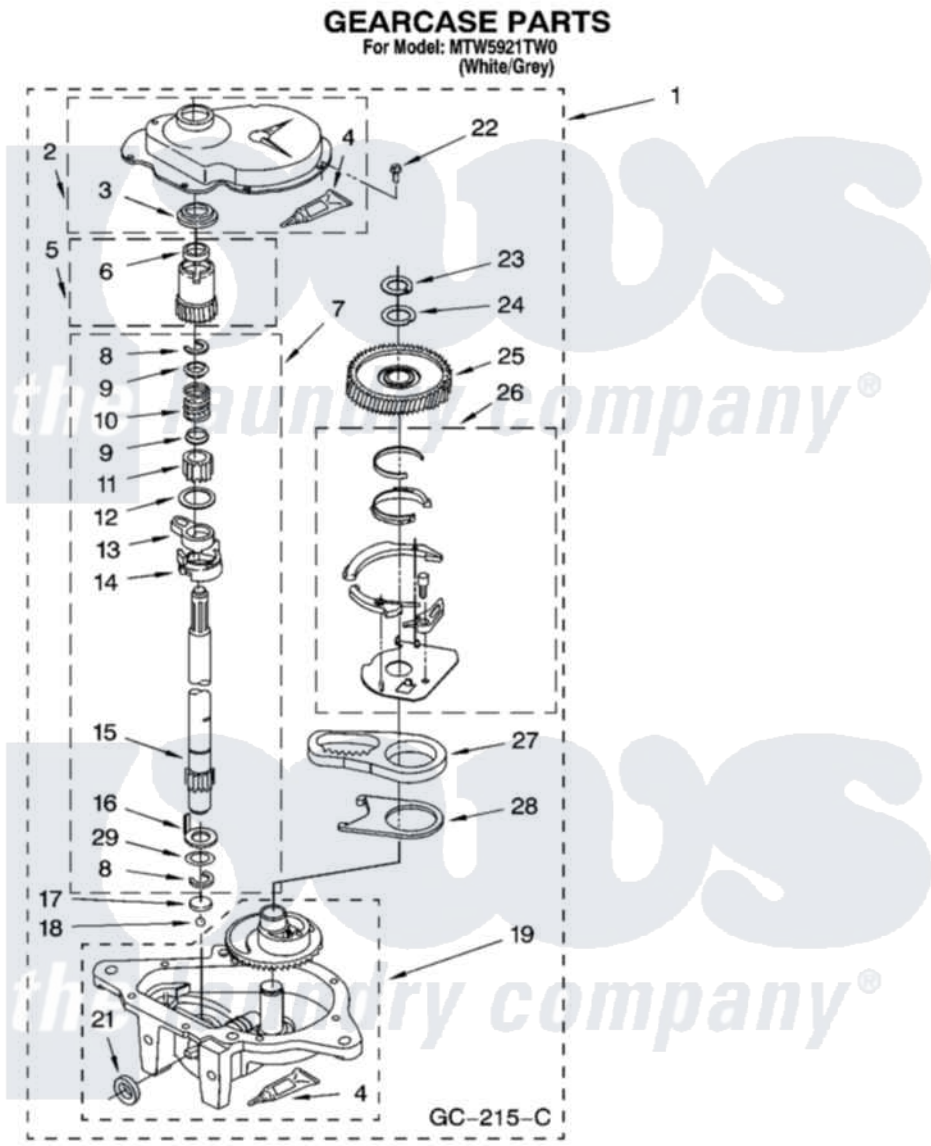

Maytag MTW5921TW0 08 - GEARCASE PARTS, OPTIONAL PARTS (NOT INCLUDED)

IMPORTANT: All Part Numbers Listed Are Whirlpool Numbers. Source Parts Through Whirlpool.

Maytag Residential Maytag MTW5921TW0 Washer Parts Parts Diagram 08 - GEARCASE PARTS, OPTIONAL PARTS (NOT INCLUDED)

Click on the part number to view part

Item	Original Part Number	Replaced By	Status	Part Description
1	3360630	3360629		Gearcase
2	285202			Cover, Gearcase
3	3349985			Seal, Gearcase Cover
4	285195			Sealer Sealer, Gasket
5	63320	285362		Gear and Pinion
6	356427			Seal, Spin Pinion
7	389387			Shaft, Agitator
8	90369		Not Available	Ring, Retaining (2)
9	62677			Retainer, Spring
10	62676			Spring, Agitator
11	63273	285509		Shaft, Agitator
12	62619			Washer, Agitator Gear
13	62580	285206		Cam-Agitator
14	62581	285206		Cam-Agitator
15	285509			Shaft, Agitator

16	62618		Washer, Cam Thrust
17	16018	285205	Bearing
18	85529	285205	Bearing
19	389230	285515	Gearcase
21	285352		Seal Kit, Thrust Plug
22	3351614		Screw, Gearcase Cover Mounting
23	3362552	285765	Ring-Retrn
24	285735	285766	Washer Kit, Thrust
25	62570	285362	Gear and Pinon
26	388253	999516	Shelf-Glas
27	3349296	8546456	Rack, Connecting
28	62621		Actuator, Shift
29	388815		Washer, Intermediate 1 3976263 Miscellaneous Parts Bag 2 3976300 Washer, Inlet Hose 3 3366913 Clamp, Hose
	72017		Paint, Touch-Up
"	350938		Paint, Pressurized Spray B
"	350930		Paint, Pressurized Spray B
"	799344		Paint, Touch-Up)
"		Not Available	
"	350572		Oil
"		Not Available	
"	285208		Lubricant
"	W10340308		Control-Elec
"	285195		Sealer Sealer, Gasket
"		Not Available	
"	367031		Water System Parts
"	280129	280129A	Break-Sphn
"	280130	280130A	Adapter
"	280131	40922	Hose