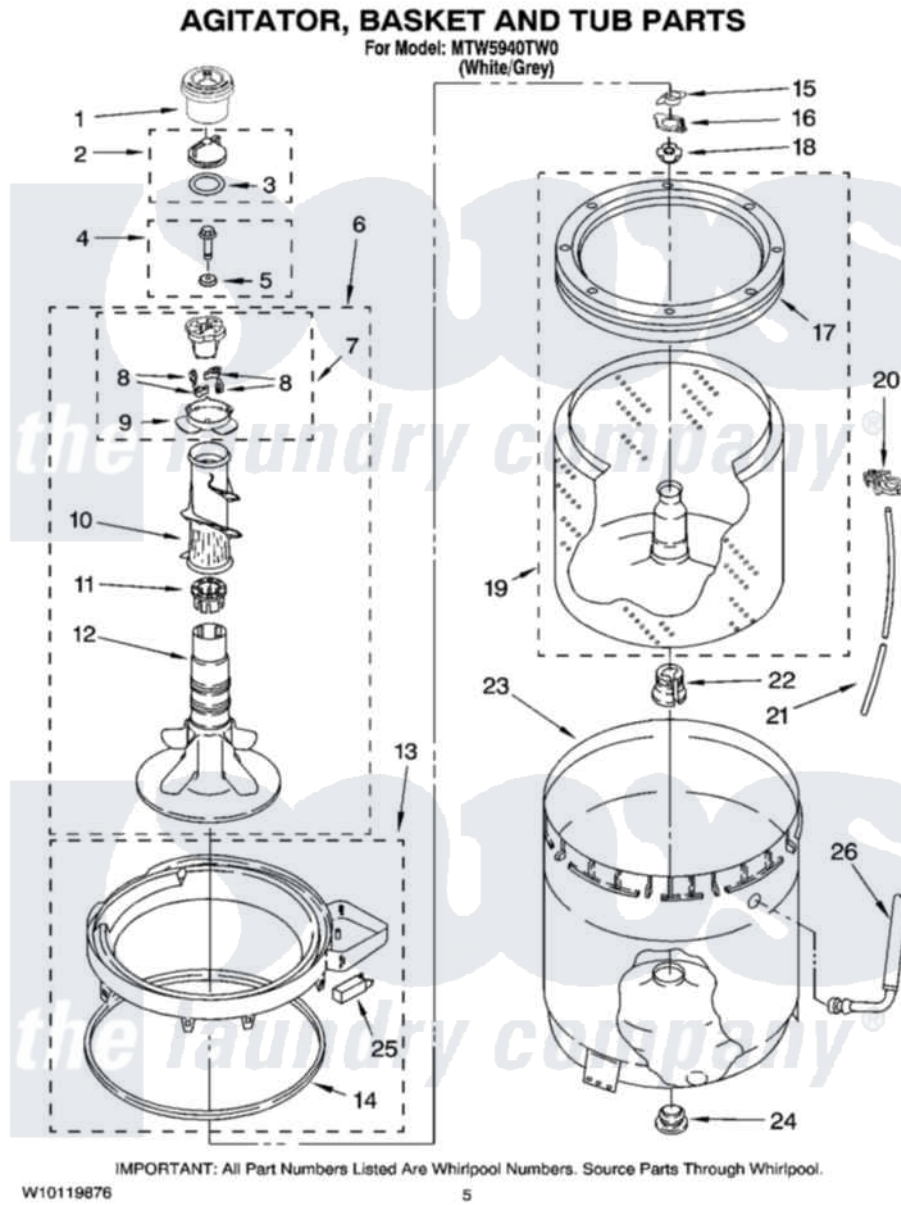

Maytag MTW5940TW0 03 - AGITATOR, BASKET AND TUB PARTS

Maytag Residential Maytag MTW5940TW0 Washer Parts Diagram 03 - AGITATOR, BASKET AND TUB PARTS

Click on the part number to view part

Item	Original Part Number	Replaced By	Status	Part Description
1	8565968			Dispenser, Fabric Softener
2	3354733	W10074580		Cap, Barrier
3	3348855	W10072840		Fabric Softener
4	358237			Screw And Washer
5	3949550			Washer
6	W10093672			Agitator
7	3363663	285811		Cam-Agitator
8	3366877	80040		Dog-Agitator
9	3363661			Bearing, Driven Cam
10	3349019			Auger, Agitator
11	3350389	285587		Washer
12	W10110020			Agitator
13	3954507	W10213410		Ring-Tub
14	3359585	3976308		Gasket, Tub Ring
15	3354845			Clip, Agitator
16	8543666			Washer, Agitator

17	W10106550	W10006326	Balance Ring
18	W10116603	W10116602	Nut, Spanner
19	8579546		Basket And Balance Ring
20	2219077		Clip, Pressure Switch Hose
21	3347780	353244	Hose, Pressure Switch
22	389140		Tub Block, Basket Drive
23	8283125		Tub
24	383727		Gasket, Centerpodt
25	8318246	W10213410	Ring-Tub
26	3948705		Hose, Bleach