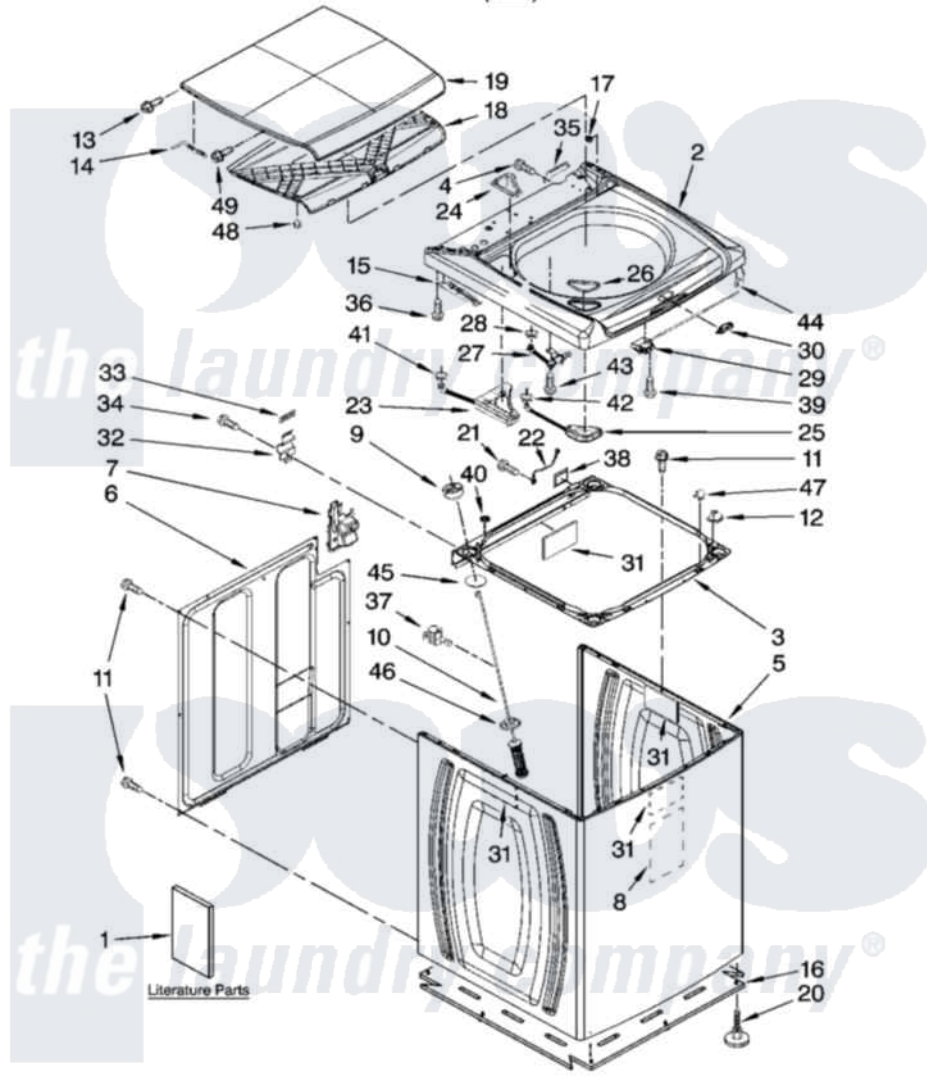

Maytag MTW6300TQ0 01 - TOP AND CABINET PARTS

TOP AND CABINET PARTS

AUTOMATIC WASHER

For Model: MTW6300TQ0
(White)

IMPORTANT: All Part Numbers Listed Are Whirlpool Numbers. Source Parts Through Whirlpool.

2-07 Litho in U.S.A. (slc)

1

Part No. W10131043 Rev. A

Maytag Residential Maytag MTW6300TQ0 Washer Parts Parts Diagram 01 - TOP AND CABINET PARTS

[Click on the part number to view part](#)

Item	Original Part Number	Replaced By	Status	Part Description
1	W10092684		Not Available	Use & Care Guide
"	W10092700			Tech Sheet
"	W10092691		Not Available	Quick Start Guide
"	8577781		Not Available	Wiring Diagram
"	W10092738		Not Available	Energy Guide
2	W10058300	8565317		Top
3	W10114656	W10180912		Frame
4	3390647	488729		Screw
5	8566156	W10069980		Cabinet
6	8566090			Panel, Rear
7	8543781	W10160572		Retainer, Drain Hose Storage
8	8576784			Sound Absorber, Cabinet
9	W10111536	W10198919		Kit
10	8564009	W10189077		Suspension
11	1157158	489069		Xxscrew, 10-12 X 1/2
12	W10042120			Locator, Top