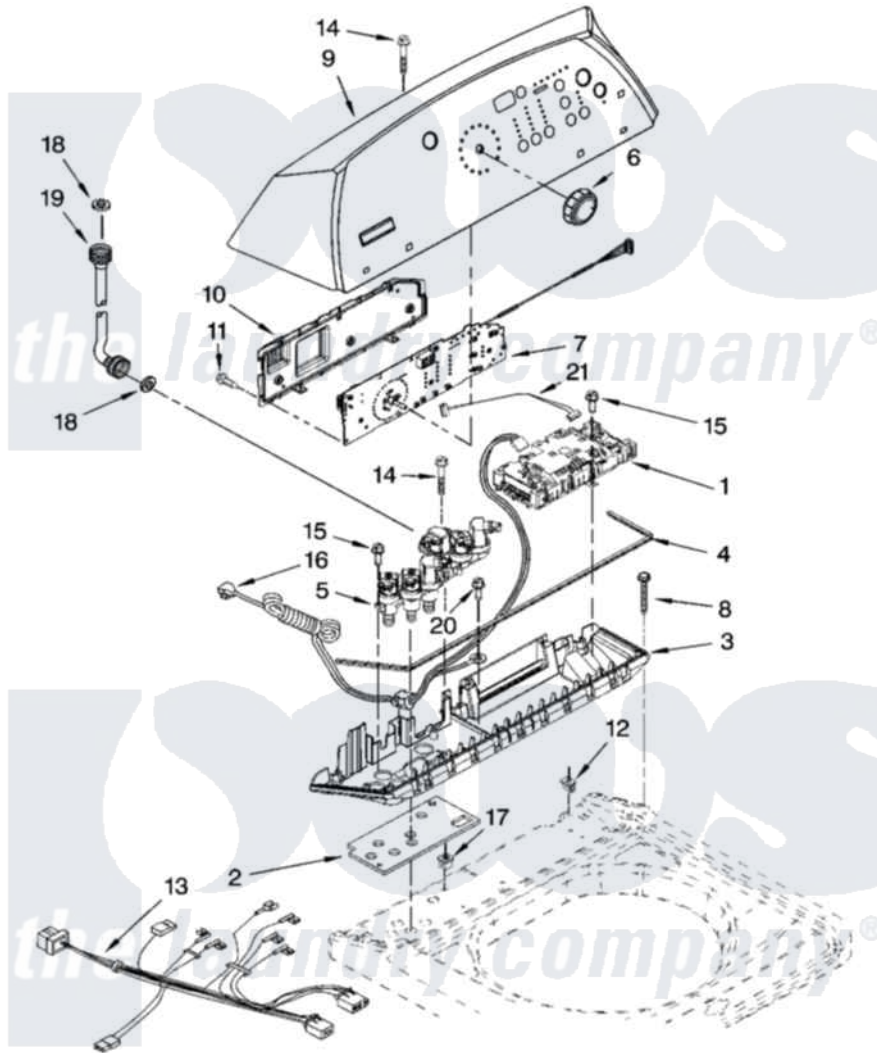

Maytag MTW6300TQ0 02 - CONTROL PANEL PARTS

CONTROL PANEL PARTS

For Model: MTW6300TQ0
(White)

IMPORTANT: All Part Numbers Listed Are Whirlpool Numbers. Source Parts Through Whirlpool.

W10131043

3

Maytag [Residential Maytag MTW6300TQ0 Washer Parts](#) Parts Diagram 02 - CONTROL PANEL PARTS

[Click on the part number to view part](#)

Item	Original Part Number	Replaced By	Status	Part Description
1	W10112113	W10189966		Control-Elec
2	8565260	W10130502		Gasket, Valve Tray
3	8565304			Tray Assembly, Console
4	8565259			Gasket, Console/Tray
5	W10059310			Valve, Log Assembly
6	W10110196			Knob, Assembly
7	W10051091			User Interface
8	W10004990			Screw, 6-20 X 1.2
9	W10090707			Console
10	8564265			Cover, Rear- User Interface
11	W10003770			Screw, 6-19 X 1/2
12	W10022060			Nut, Push-In
13	W10045090			Harness, Upper
14	8565324			Screw, 10-16 X 1.75
15	8281136			Screw, 10-16 X 3/4
16	3407203			Cord Assembly, Power

17	98460		Nut, Push-In
18	3976300	16123	Washer Inlet-Hose Miscellaneous Parts Must be Ordered Separately.
19	8571377	89503	Hose-Inlet
"	8571378	89503	Hose-Inlet
20	488649		Screw, Power Cord Ground
21	3407187		Harness, Thermistor