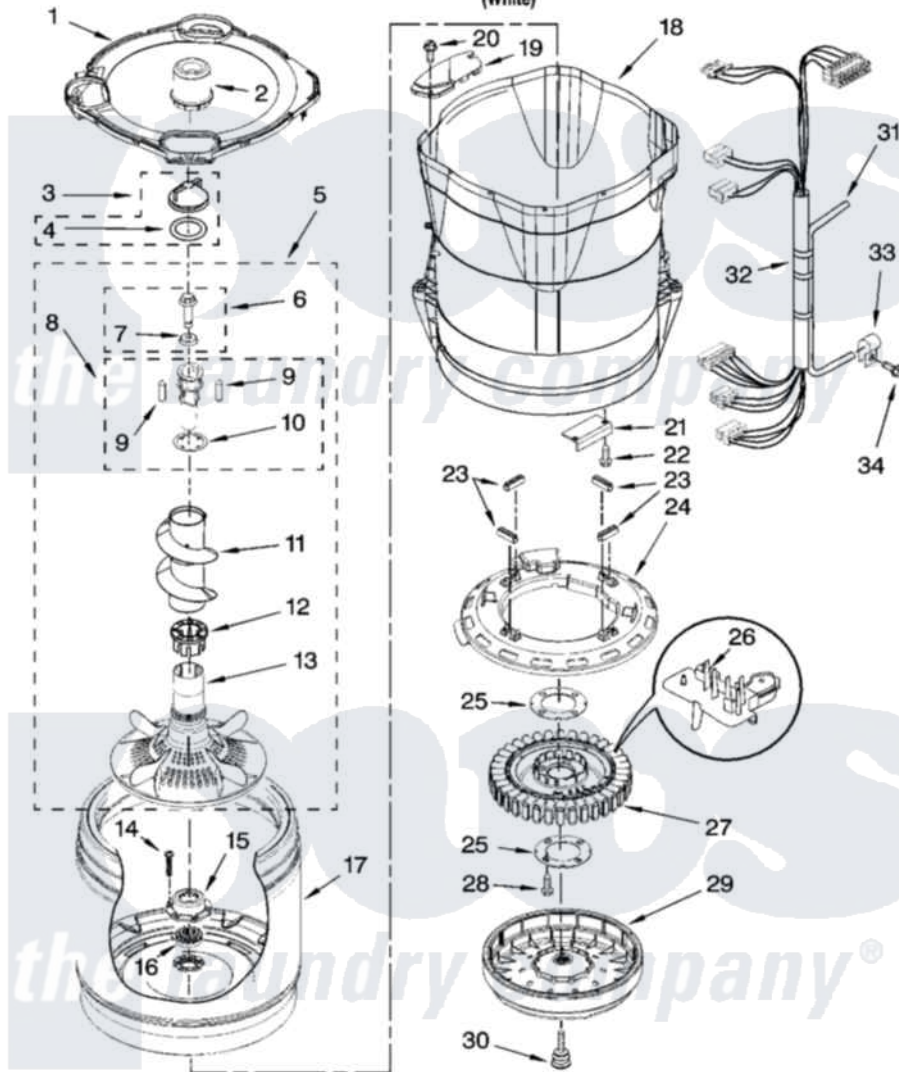

Maytag MTW6300TQ0 03 - MOTOR, BASKET AND TUB PARTS

MOTOR, BASKET AND TUB PARTS

For Model: MTW6300TQ0
(White)

IMPORTANT: All Part Numbers Listed Are Whirlpool Numbers. Source Parts Through Whirlpool.

W10131043

5

Maytag [Residential Maytag MTW6300TQ0 Washer Parts](#) Parts Diagram 03 - MOTOR, BASKET AND TUB PARTS
Click on the part number to view part

Item	Original Part Number	Replaced By	Status	Part Description
1	W10108420	W10130806		Tub Ring
2	8566491			Dispenser, Fabric Softener
3	W10074580			Cap, Barrier
4	W10072840			Fabric Softener
5	W10076310			Agitator, Assembly
6	W10076270			Screw And Washer Assembly
7	W10076260			Washer
8	W10076210	280174		Cam-Agitator
9	8558884	280160		Roller
10	8578563			Spacer, Thrust-Cam
11	8577284			Auger, Agitator
12	8566279			Spacer-Thrust
13	W10076190			Agitator
14	8533953			Screw, 8-16 X 1.000
15	W10118114	280145		Hub
16	8545953	280145		Hub

17	W10118180	W10321522	Basket
18	8572660	W10193886	Tub-Outer
19	8566197	W10222008	Filter, Dual Pump Hood
20	8533928		Screw, 8-18 X 3/4
21	8542674		Weight, Tub Counterbalance
22	W10004910		Screw, 12-16 X 1-1/4
23	8565172	280142	Tube
24	8557839	W10137698	Shield, Drive Motor
25	8557836		Plate, Stator
26	8565188	W10183157	Kit
27	8565170	W10419333	Stator, Motor
28	W10076010	8534042	Screw, 1/4-20 X .968
29	8565177	280146	Rotor
30		Not Available	
31	8572540	353244	Hose, Pressure Switch
32	W10058730	W10183157	Kit
33	W10005430		Clamp, Pressure Hose Retainer
34	8533957		Screw, 10-16 X 1/2