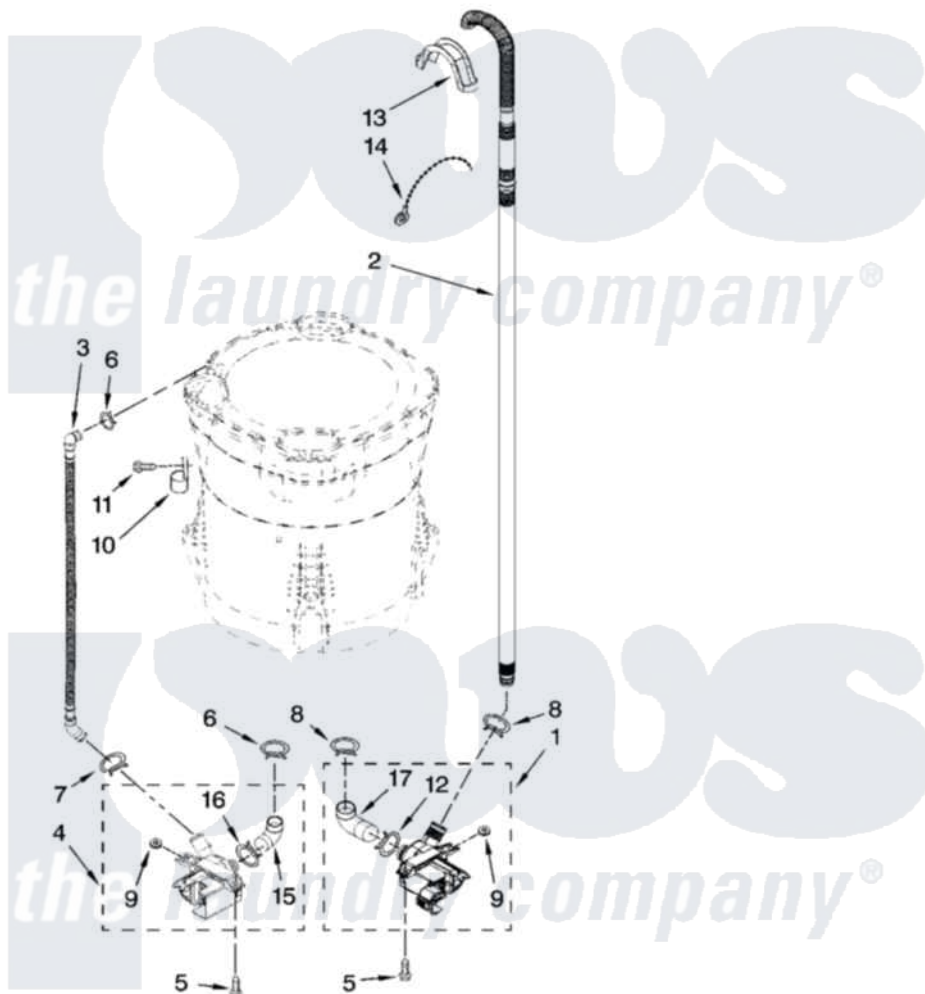

Maytag MTW6300TQ0 04 - PUMP PARTS, OPTIONAL PARTS (NOT INCLUDED)

PUMP PARTS
For Model: MTW6300TQ0
(White)

IMPORTANT: All Part Numbers Listed Are Whirlpool Numbers. Source Parts Through Whirlpool.

W10131043

7

Maytag [Residential Maytag MTW6300TQ0 Washer Parts](#) Parts Diagram 04 - PUMP PARTS, OPTIONAL PARTS (NOT INCLUDED)

[Click on the part number to view part](#)

Item	Original Part Number	Replaced By	Status	Part Description
1	W10049390	W10217134		Pump-Water
2	8571715	280190		Hose
3	8543774			Hose, Recirc
4	W10049400	W10233462		Pump-Water
5	8534063	W10004910		Screw, 12-16 X 1-1/4
6	370449	285655		Clamp, Hose
7	8269146			Clamp, Hose
8	8317496	285655		Clamp, Hose
9	8182771	280155		Grommet
10	8534021			Clamp, Recirc Hose Retainer
11	8533943	W10109200		Screw, Baffle Mounting
12	8182768	285655		Clamp, Hose
13	8576642			Retainer, Drain Hose
14	3347868	W10339879		Tie, Cable
15	8182769			Hose, Recirc Pump

16	8182770	3367052	Clamp, Hose
17	8182767		Hose, Drain Pump
	72017		Paint, Touch-Up
"	350938		Paint, Pressurized Spray B
"	350930		Paint, Pressurized Spray B
"	799344		Paint, Touch-Up)
"		Not Available	
"	285442		Water System Parts
"	285321		Water System Parts
"	285320		Water System Parts
"	367031		Water System Parts
"	W10340308		Control-Elec
"	285195		Sealer Sealer, Gasket
"		Not Available	
"	384496		Coupling, Hose Extension Kit