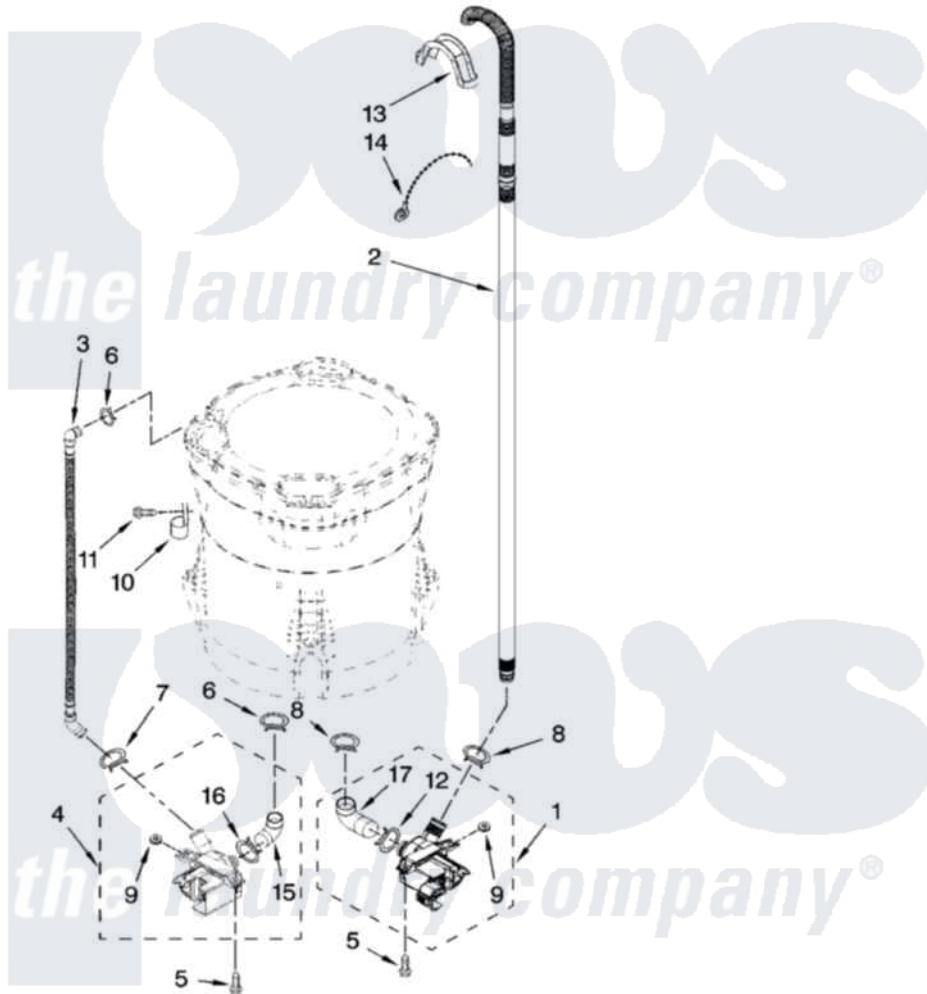

**Maytag MTW6400TQ0 04 - PUMP PARTS, OPTIONAL PARTS (NOT INCLUDED)**

**PUMP PARTS**  
For Model: MTW6400TQ0  
(White)

IMPORTANT: All Part Numbers Listed Are Whirlpool Numbers. Source Parts Through Whirlpool.

W10119750

7

Maytag [Residential Maytag MTW6400TQ0 Washer Parts](#) Parts Diagram 04 - PUMP PARTS, OPTIONAL PARTS (NOT INCLUDED)

[Click on the part number to view part](#)

Item	Original Part Number	Replaced By	Status	Part Description
1	W10049390	<a href="#">W10217134</a>		Pump-Water
2	8571715	<a href="#">280190</a>		Hose
3	<a href="#">8543774</a>			Hose, Recirc
4	W10049400	<a href="#">W10233462</a>		Pump-Water
5	8534063	<a href="#">W10004910</a>		Screw, 12-16 X 1-1/4
6	370449	<a href="#">285655</a>		Clamp, Hose
7	<a href="#">8269146</a>			Clamp, Hose
8	8317496	<a href="#">285655</a>		Clamp, Hose
9	8182771	<a href="#">280155</a>		Grommet
10	<a href="#">8534021</a>			Clamp, Recirc Hose Retainer
11	8533943	<a href="#">W10109200</a>		Screw, Baffle Mounting
12	8182768	<a href="#">285655</a>		Clamp, Hose
13	<a href="#">8576642</a>			Retainer, Drain Hose
14	3347868	<a href="#">W10339879</a>		Tie, Cable
15	<a href="#">8182769</a>			Hose, Recirc Pump

16	8182770	<a href="#">3367052</a>	Clamp, Hose
17	<a href="#">8182767</a>		Hose, Drain Pump
	<a href="#">72017</a>		Paint, Touch-Up
"	<a href="#">350938</a>		Paint, Pressurized Spray B
"	<a href="#">350930</a>		Paint, Pressurized Spray B
"	<a href="#">799344</a>		Paint, Touch-Up )
"		Not Available	
"	<a href="#">285442</a>		Water System Parts
"	<a href="#">285321</a>		Water System Parts
"	<a href="#">285320</a>		Water System Parts
"	<a href="#">367031</a>		Water System Parts
"	<a href="#">W10340308</a>		Control-Elec
"	<a href="#">285195</a>		Sealer Sealer, Gasket
"		Not Available	
"	<a href="#">384496</a>		Coupling, Hose Extension Kit