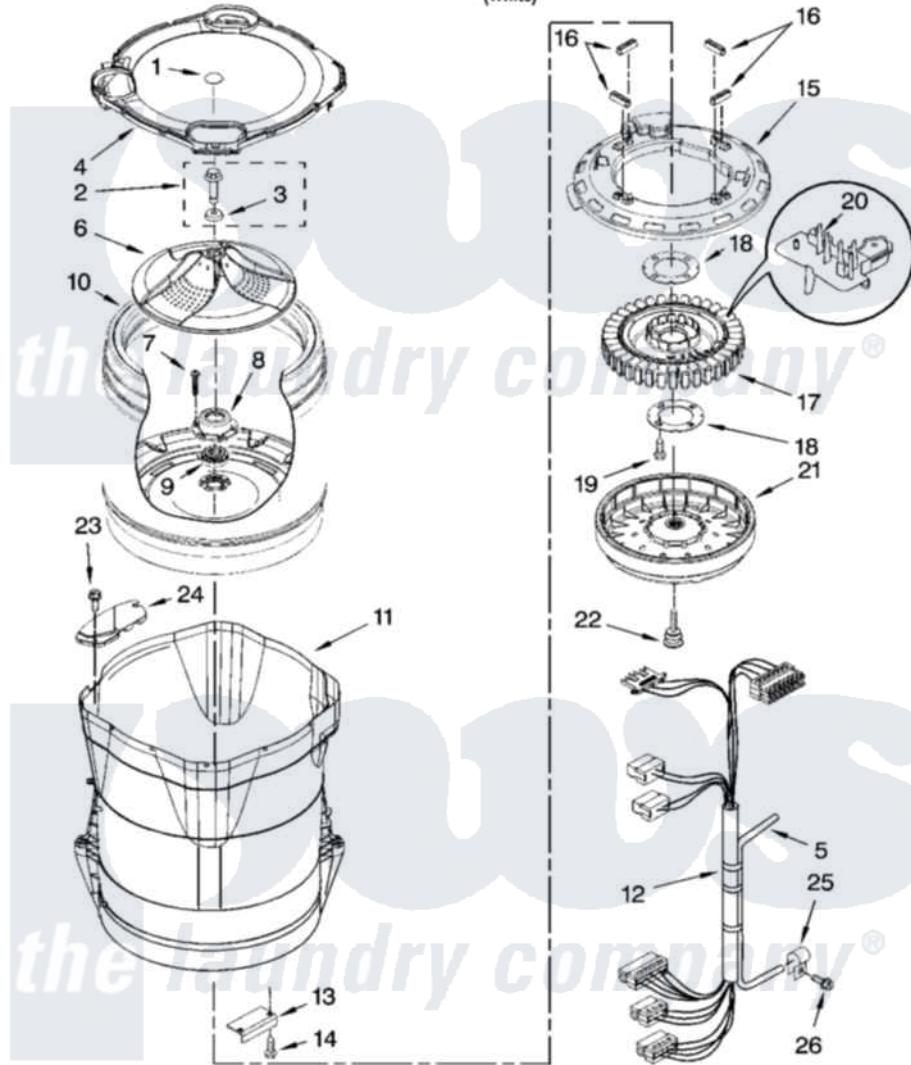

Maytag MTW6500TQ0 03 - MOTOR, BASKET AND TUB PARTS

MOTOR, BASKET AND TUB PARTS

For Model: MTW6500TQ0
(White)

IMPORTANT: All Part Numbers Listed Are Whirlpool Numbers. Source Parts Through Whirlpool.

W10130097

5

Maytag [Residential Maytag MTW6500TQ0 Washer Parts](#) Parts Diagram 03 - MOTOR, BASKET AND TUB PARTS
Click on the part number to view part

Item	Original Part Number	Replaced By	Status	Part Description
1	W10106600			Cap, Impeller
2	W10076270			Screw And Washer Assembly
3	W10076260			Washer
4	W10108430	W10130807		Tub Ring
5	8572540	353244		Hose, Pressure Switch
6	W10076230	W10141017		Impeller
7	8533953			Screw, 8-16 X 1.000
8	W10118114	280145		Hub
9	8545953	280145		Hub
10	W10118182	W10296143		Basket
11	8572660	W10193886		Tub-Outer
12	W10058730	W10183157		Kit
13	8542674			Weight, Tub Counterbalance
14	W10004910			Screw, 12-16 X 1-1/4
15	8557839	W10137698		Shield, Drive Motor
16	8565172	280142		Tube

17	8565170	W10419333	Stator, Motor
18	8557836		Plate, Stator
19	W10076010	8534042	Screw, 1/4-20 X .968
20	8565188	W10183157	Kit
21	8565177	280146	Rotor
22			Not Available
23	8533928		Screw, 8-18 X 3/4
24	8566197	W10222008	Filter, Dual Pump Hood
25	W10005430		Clamp, Pressure Hose Retainer
26	8533957		Screw, 10-16 X 1/2