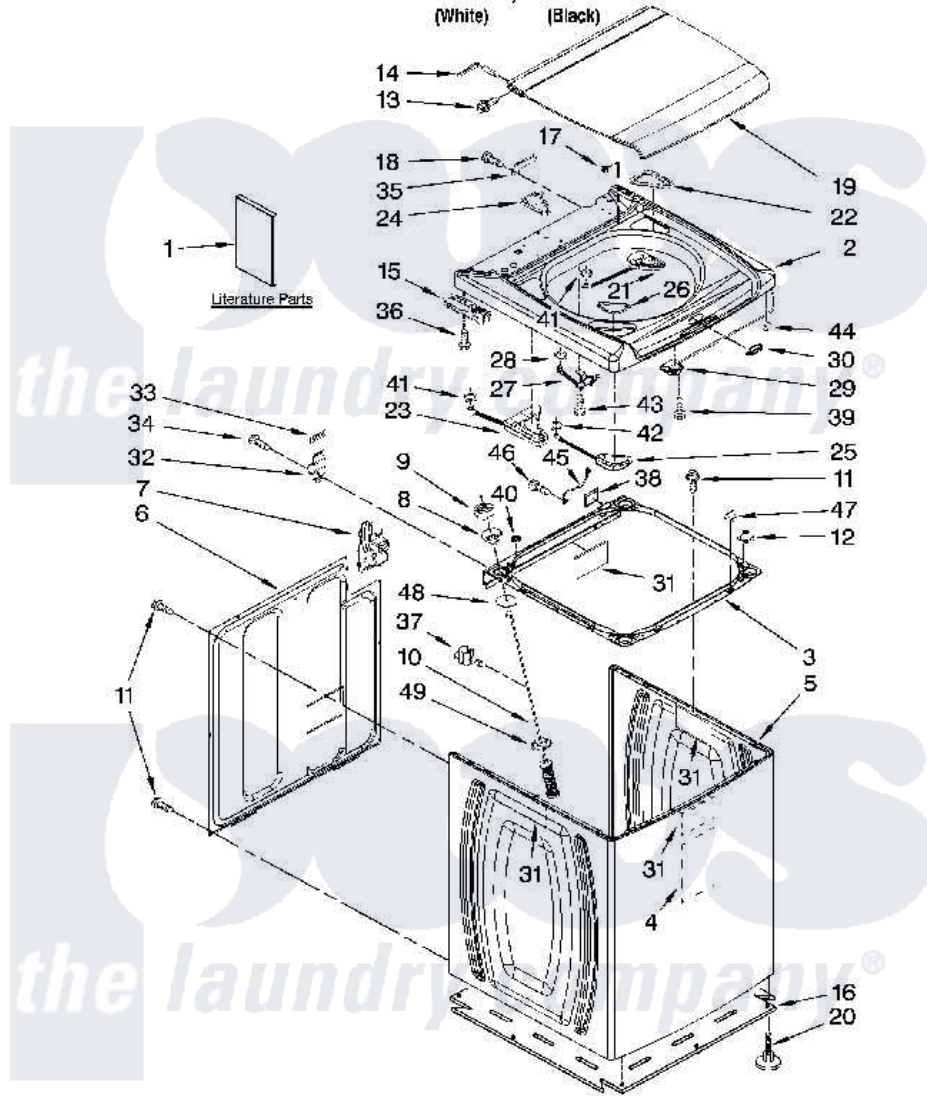

Maytag MTW6600TB1 01 - TOP AND CABINET PARTS

MAYTAG

TOP AND CABINET PARTS

AUTOMATIC WASHER

For Models: MTW6600TQ1, MTW6600TB1
(White) (Black)

1-08 Printed In U.S.A. (prd)

1

Part No. W10172452 Rev. A

Maytag [Residential Maytag MTW6600TB1 Washer Parts](#) Parts Diagram 01 - TOP AND CABINET PARTS
Click on the part number to view part

Item	Original Part Number	Replaced By	Status	Part Description
1	W10092685		Not Available	Use & Care Guide
"	W10092700			Tech Sheet
"	W10092751		Not Available	Quick Start Guide
"	8577781		Not Available	Wiring Diagram
"	W10092763		Not Available	Energy Guide
2	8565314			Top
"	W10053420	W10211838		Top
3	W10162416	W10180912		Frame
4	8576784			Sound Absorber, Cabinet
5	8566156	W10069980		Cabinet
"	W10050330	W10070000		Cabinet
6	8566090			Panel, Rear
7	W10160572			Retainer, Drain Hose Storage
8	W10167599	W10198919		Kit
9	W10111536	W10198919		Kit
10	8566146	W10189077		Suspension