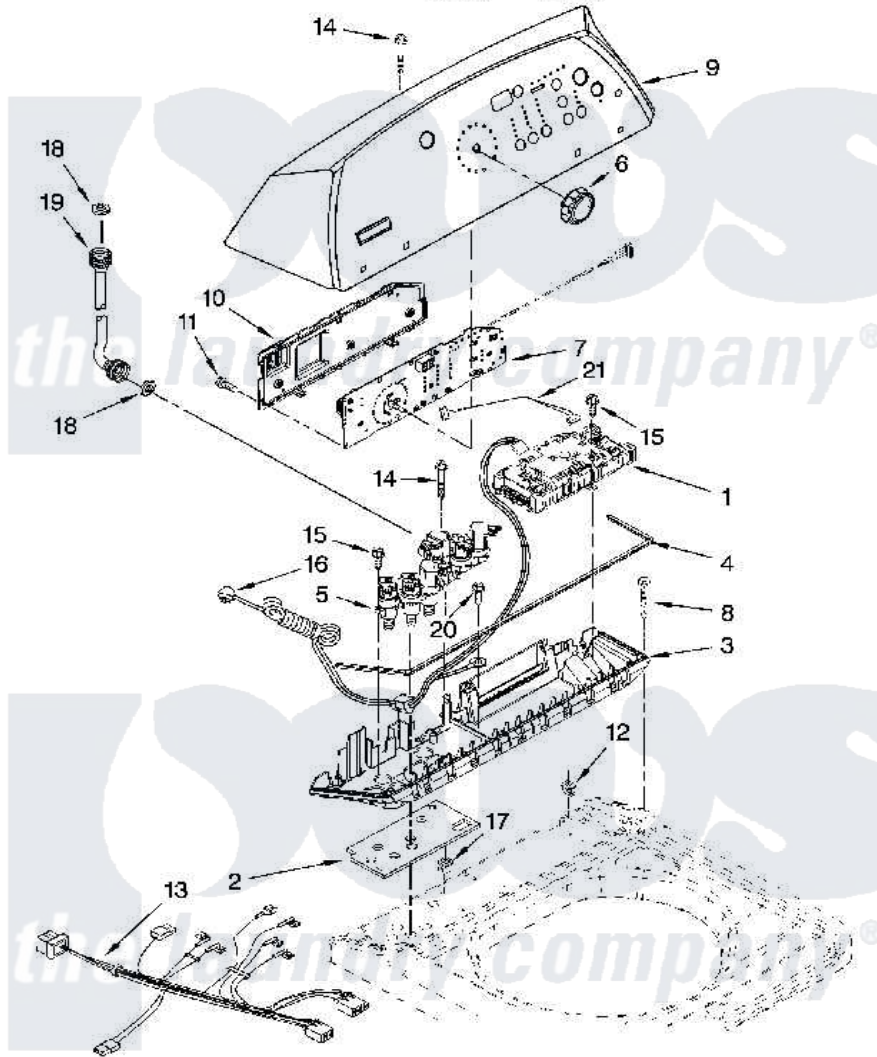

# Maytag MTW6600TB1 02 - CONTROL PANEL PARTS

## CONTROL PANEL PARTS

For Models: MTW6600TQ1, MTW6600TB1  
(White) (Black)

W10172452

3

[Maytag Residential Maytag MTW6600TB1 Washer Parts](#) Parts Diagram 02 - CONTROL PANEL PARTS  
Click on the part number to view part

Item	Original Part Number	Replaced By	Status	Part Description
1	W10155109	<a href="#">W10189966</a>		Control-Elec
2	<a href="#">W10130502</a>			Gasket, Valve Tray
3	<a href="#">8565304</a>			Tray Assembly, Console
"	<a href="#">8565305</a>			Tray Assembly, Console
4	<a href="#">8565259</a>			Gasket, Console/Tray
5	W10128457	<a href="#">W10364988</a>		Valve
6	<a href="#">W10110196</a>			Knob, Assembly
7	<a href="#">W10051092</a>			User Interface
8	<a href="#">W10004990</a>			Screw, 6-20 X 1.2
9	<a href="#">W10090708</a>			Console
"	<a href="#">W10090709</a>			Console
10	<a href="#">8564265</a>			Cover, Rear- User Interface
11	<a href="#">W10003770</a>			Screw, 6-19 X 1/2
12	<a href="#">W10022060</a>			Nut, Push-In
13	<a href="#">W10128687</a>			Harness, Upper
14	<a href="#">8565324</a>			Screw, 10-16 X 1.75

15	<a href="#">8281136</a>		Screw, 10-16 X 3/4
16	<a href="#">3407203</a>		Cord Assembly, Power
17	<a href="#">98460</a>		Nut, Push-In
18	3976300	<a href="#">16123</a>	Washer Inlet-Hose Miscellaneous Parts Must be Ordered Separately.
19	8571377	<a href="#">89503</a>	Hose-Inlet
"	8571378	<a href="#">89503</a>	Hose-Inlet
20	<a href="#">3351614</a>		Screw, Gearcase Cover Mounting
21	<a href="#">3407187</a>		Harness, Thermistor