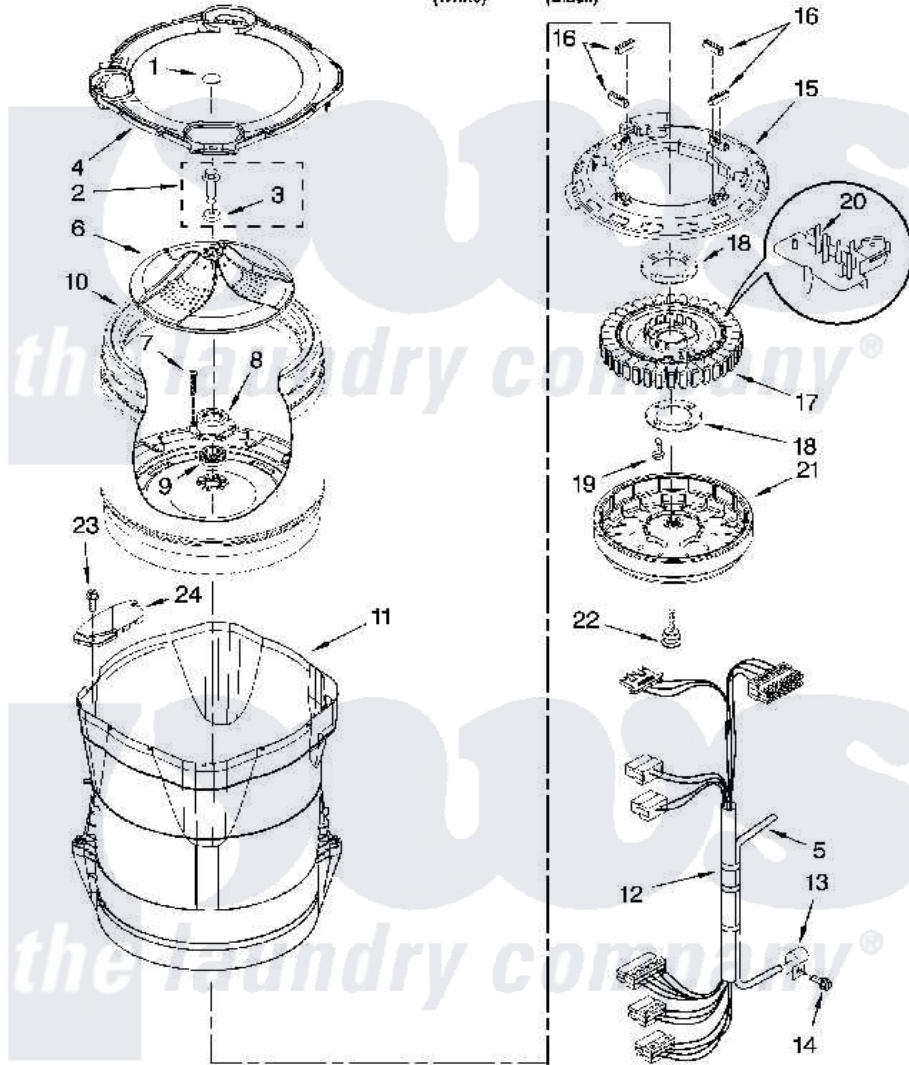

# Maytag MTW6600TB1 03 - MOTOR, BASKET AND TUB PARTS

## MOTOR, BASKET AND TUB PARTS

For Models: MTW6600TQ1, MTW6600TB1

(White)

(Black)

W10172452

5

Maytag Residential Maytag MTW6600TB1 Washer Parts Parts Diagram 03 - MOTOR, BASKET AND TUB PARTS

[Click on the part number to view part](#)

Item	Original Part Number	Replaced By	Status	Part Description
1	<a href="#">W10106600</a>			Cap, Impeller
2	<a href="#">W10076270</a>			Screw And Washer Assembly
3	<a href="#">W10076260</a>			Washer
4	<a href="#">W10130807</a>			Tub Ring
5	8572540	<a href="#">353244</a>		Hose, Pressure Switch
6	<a href="#">W10141017</a>			Impeller
7	<a href="#">8533953</a>			Screw, 8-16 X 1.000
8	W10118114	<a href="#">280145</a>		Hub
9	8545953	<a href="#">280145</a>		Hub
10	W10118182	<a href="#">W10296143</a>		Basket
11	W10128830	<a href="#">W10193886</a>		Tub-Outer
12	<a href="#">W10137697</a>			Harness, Lower
13	<a href="#">W10005430</a>			Clamp, Pressure Hose Retainer
14	<a href="#">8533957</a>			Screw, 10-16 X 1/2
15	<a href="#">W10137698</a>			Shield, Drive Motor
16	8565172	<a href="#">280142</a>		Tube

17	8565170	<a href="#">W10419333</a>	Stator, Motor
18	<a href="#">8557836</a>		Plate, Stator
19	<a href="#">8534042</a>		Screw, 1/4-20 X .968
20	W10137685	<a href="#">W10178988</a>	Rps Assembly
21	8565177	<a href="#">280146</a>	Rotor
22	BLANK	Not Available	Bolt, Rotor Assembly Non-Serviceable (Supplied W/Rotor)
23	<a href="#">8533928</a>		Screw, 8-18 X 3/4
24	8566197	<a href="#">W10222008</a>	Filter, Dual Pump Hood