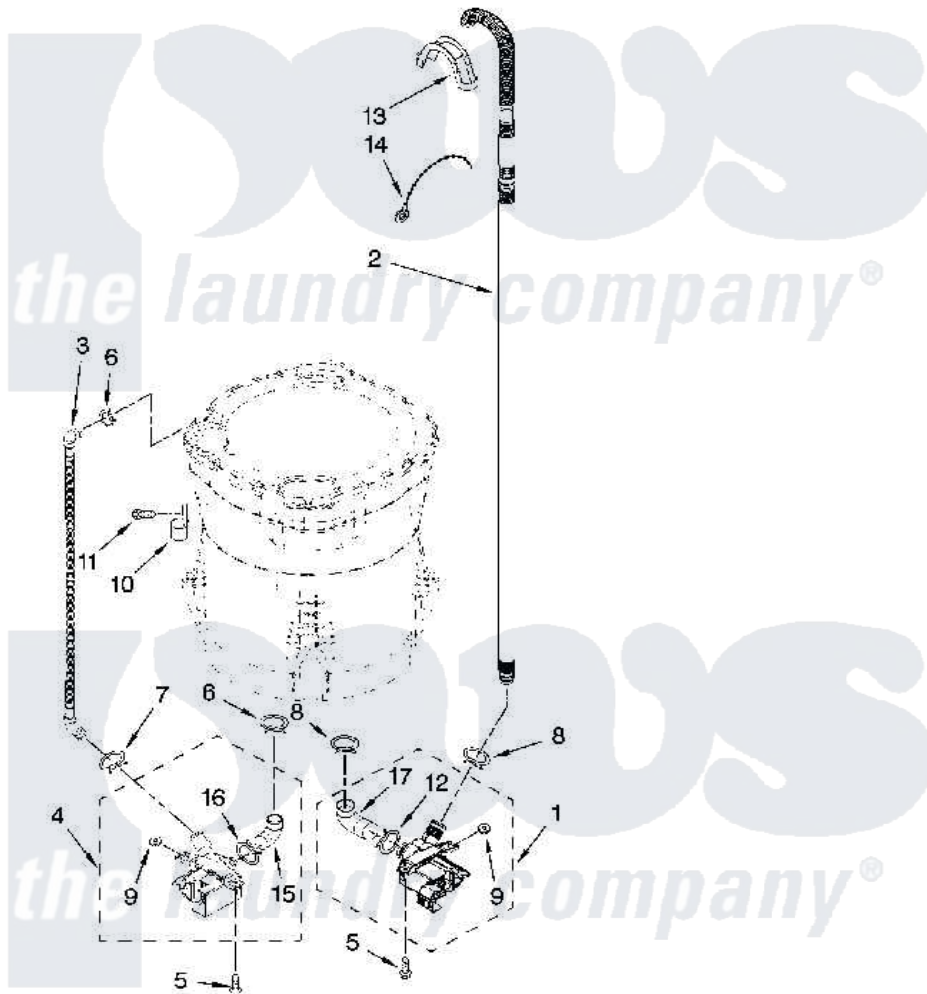

Maytag MTW6600TB1 04 - PUMP PARTS, OPTIONAL PARTS (NOT INCLUDED)

PUMP PARTS

For Models: MTW6600TQ1, MTW6600TB1
(White) (Black)

W10172452

7

Maytag [Residential Maytag MTW6600TB1 Washer Parts](#) Parts Diagram 04 - PUMP PARTS, OPTIONAL PARTS (NOT INCLUDED)

[Click on the part number to view part](#)

Item	Original Part Number	Replaced By	Status	Part Description
1	W10049390	W10217134		Pump-Water
2	W10128765	280190		Hose
3	8543774			Hose, Recirc
4	W10049400	W10233462		Pump-Water
5	W10004910			Screw, 12-16 X 1-1/4
6	370449	285655		Clamp, Hose
7	8269146			Clamp, Hose
8	8317496	285655		Clamp, Hose
9	8182771	280155		Grommet
10	8534021			Clamp, Recirc Hose Retainer
11	8533943	W10109200		Screw, Baffle Mounting
12	8182768	285655		Clamp, Hose
13	8576642			Retainer, Drain Hose
14	3347868	W10339879		Tie, Cable
15	8182769			Hose, Recirc Pump

16	8182770	3367052	Clamp, Hose
17	8182767		Hose, Drain Pump
	72017		Paint, Touch-Up
"	72032		Paint, Touch-Up
"	350938		Paint, Pressurized Spray B
"	350930		Paint, Pressurized Spray B
"	285006		Accessories Side Panel Kits Paint, Pressurized Spray
"	799344		Paint, Touch-Up)
"	786032		Refinishing Material
"	BLANK	Not Available	WATER SYSTEM PARTS
"	285442		Water System Parts
"	285321		Water System Parts
"	285320		Water System Parts
"	367031		Water System Parts
"	BLANK	Not Available	SEALER
"	285195		Sealer Sealer, Gasket
"	BLANK	Not Available	COUPLING
"	384496		Coupling, Hose Extension Kit