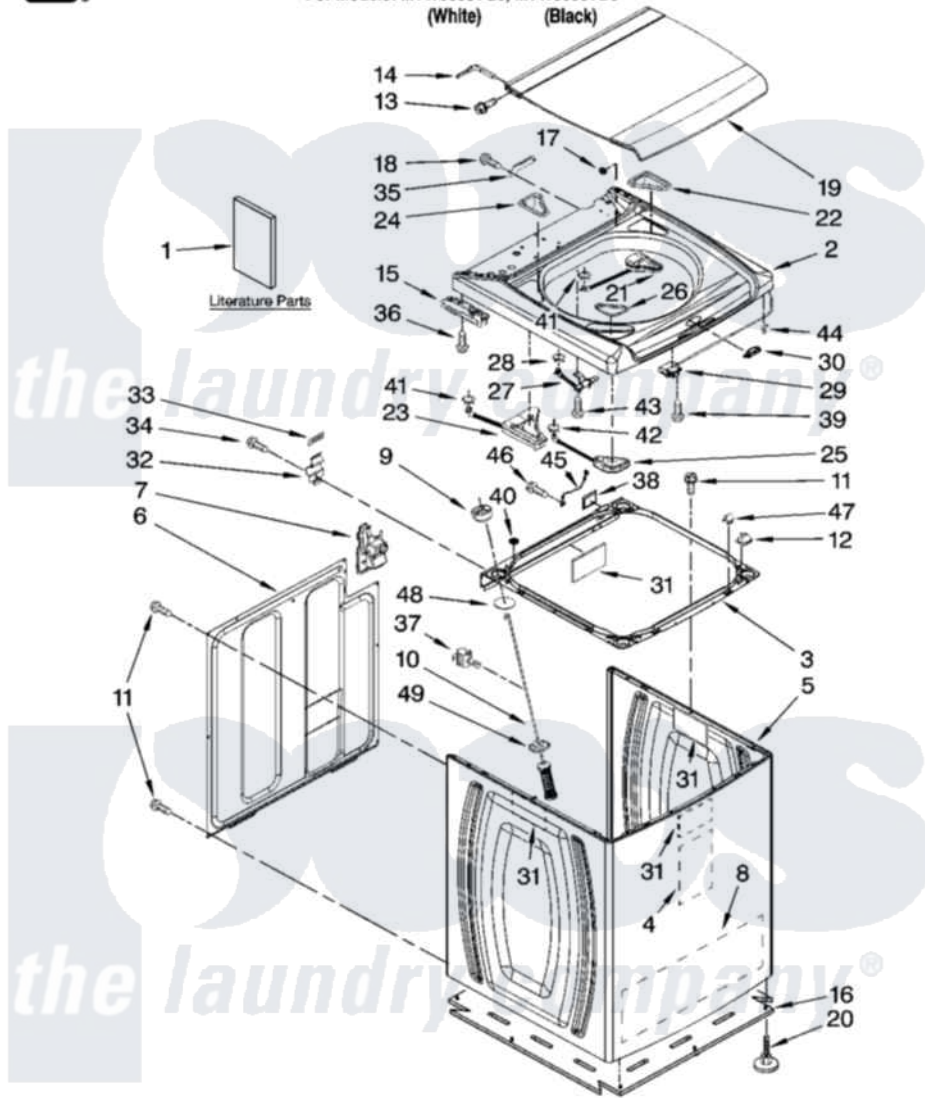

# Maytag MTW6600TQ0 01 - TOP AND CABINET PARTS

## TOP AND CABINET PARTS

For Models: MTW6600TQ0, MTW6600TB0  
(White) (Black)

AUTOMATIC WASHER

IMPORTANT: All Part Numbers Listed Are Whirlpool Numbers. Source Parts Through Whirlpool.

2-07 Printed In U.S.A. (dtd)