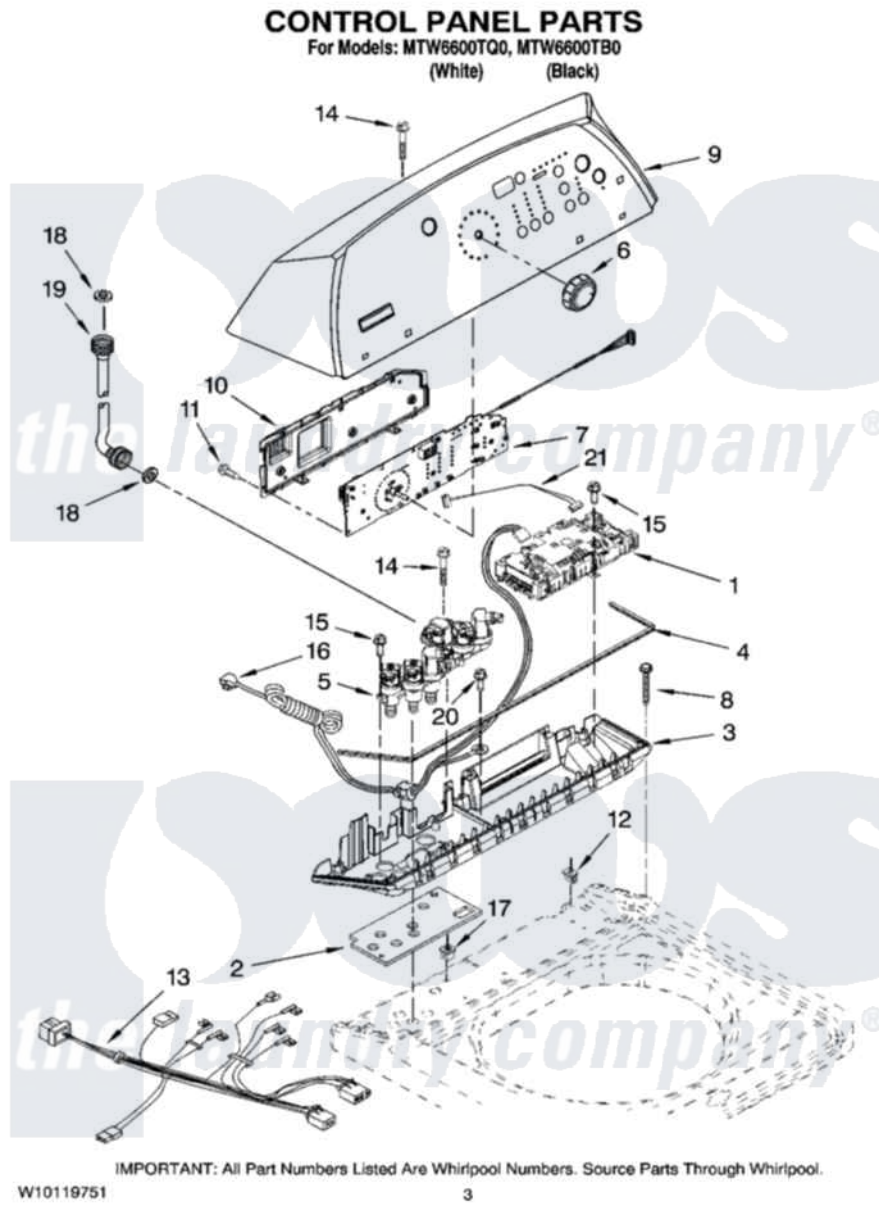

Maytag MTW6600TQ0 02 - CONTROL PANEL PARTS

Maytag [Residential Maytag MTW6600TQ0 Washer Parts](#) Parts Diagram 02 - CONTROL PANEL PARTS
Click on the part number to view part

Item	Original Part Number	Replaced By	Status	Part Description
1	W10112113	W10189966		Control-Elec
2	8565260	W10130502		Gasket, Valve Tray
3	8565304			Tray Assembly, Console
"	8565305			Tray Assembly, Console
4	8565259			Gasket, Console/Tray
5	W10059320	W10372095		Valve
6	W10110196			Knob, Assembly
7	W10051092			User Interface
8	W10004990			Screw, 6-20 X 1.2
9	W10090708			Console
"	W10090709			Console
10	8564265			Cover, Rear- User Interface
11	W10003770			Screw, 6-19 X 1/2
12	W10022060			Nut, Push-In
13	W10045100	W10372095		Valve
14	8565324			Screw, 10-16 X 1.75

15	8281136		Screw, 10-16 X 3/4
16	3407203		Cord Assembly, Power
17	98460		Nut, Push-In
18	3976300	16123	Washer Inlet-Hose Miscellaneous Parts Must be Ordered Separately.
19	8571377	89503	Hose-Inlet
"	8571378	89503	Hose-Inlet
20	488649		Screw, Power Cord Ground
21	3407187		Harness, Thermistor