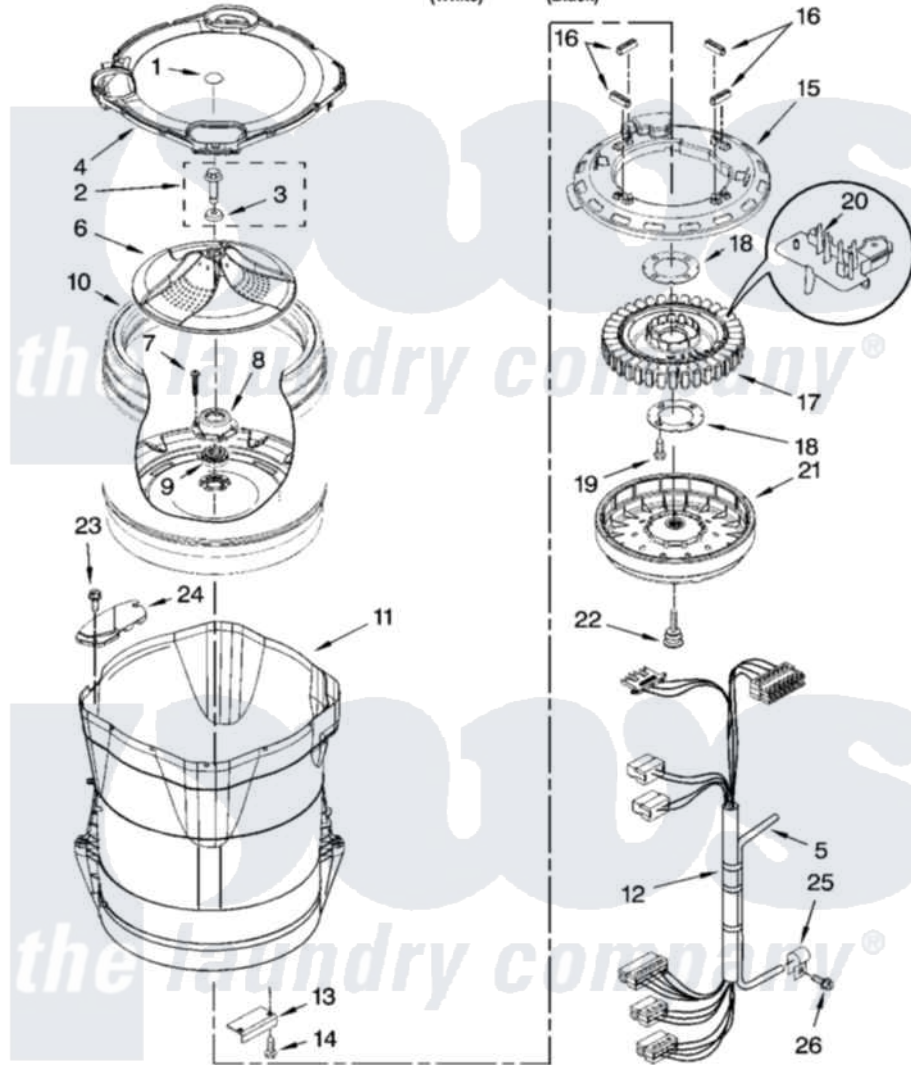

Maytag MTW6600TQ0 03 - MOTOR, BASKET AND TUB PARTS

MOTOR, BASKET AND TUB PARTS

For Models: MTW6600TQ0, MTW6600TB0

(White)

(Black)

IMPORTANT: All Part Numbers Listed Are Whirlpool Numbers. Source Parts Through Whirlpool.

W10119751

5

Maytag [Residential Maytag MTW6600TQ0 Washer Parts](#) Parts Diagram 03 - MOTOR, BASKET AND TUB PARTS
 Click on the part number to view part

Item	Original Part Number	Replaced By	Status	Part Description
1	W10106600			Cap, Impeller
2	W10076270			Screw And Washer Assembly
3	W10076260			Washer
4	W10108430	W10130807		Tub Ring
5	8572540	353244		Hose, Pressure Switch
6	W10076230	W10141017		Impeller
7	8533953			Screw, 8-16 X 1.000
8	W10118114	280145		Hub
9	8545953	280145		Hub
10	W10118182	W10296143		Basket
11	8572660	W10193886		Tub-Outer
12	W10058730	W10183157		Kit
13	8542674			Weight, Tub Counterbalance
14	W10004910			Screw, 12-16 X 1-1/4
15	8557839	W10137698		Shield, Drive Motor
16	8565172	280142		Tube

17	8565170	W10419333	Stator, Motor
18	8557836		Plate, Stator
19	W10076010	8534042	Screw, 1/4-20 X .968
20	8565188	W10183157	Kit
21	8565177	280146	Rotor
22			Not Available
23	8533928		Screw, 8-18 X 3/4
24	8566197	W10222008	Filter, Dual Pump Hood
25	W10005430		Clamp, Pressure Hose Retainer
26	8533957		Screw, 10-16 X 1/2