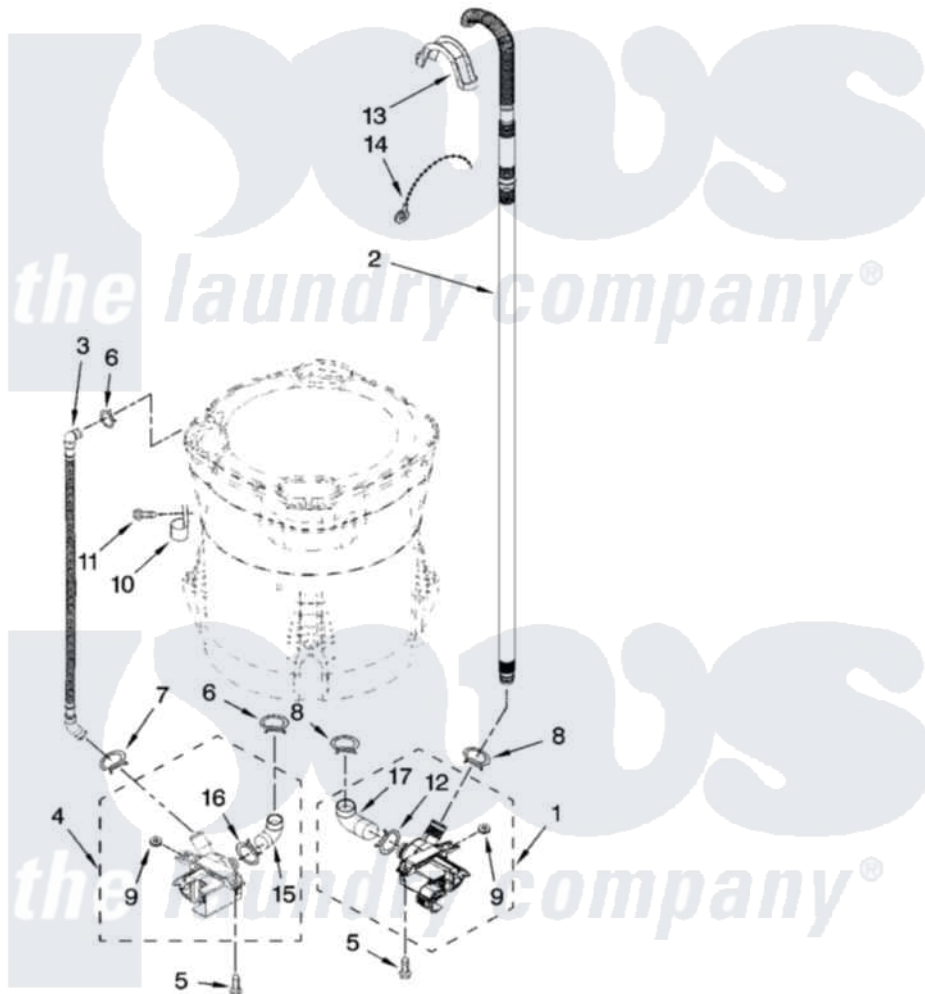

**Maytag MTW6600TQ0 04 - PUMP PARTS, OPTIONAL PARTS (NOT INCLUDED)**

**PUMP PARTS**  
For Models: MTW6600TQ0, MTW6600TB0  
(White) (Black)

IMPORTANT: All Part Numbers Listed Are Whirlpool Numbers. Source Parts Through Whirlpool.

W10119751

7

Maytag [Residential Maytag MTW6600TQ0 Washer Parts](#) Parts Diagram 04 - PUMP PARTS, OPTIONAL PARTS (NOT INCLUDED)

[Click on the part number to view part](#)

Item	Original Part Number	Replaced By	Status	Part Description
1	W10049390	<a href="#">W10217134</a>		Pump-Water
2	8571715	<a href="#">280190</a>		Hose
3	<a href="#">8543774</a>			Hose, Recirc
4	W10049400	<a href="#">W10233462</a>		Pump-Water
5	8534063	<a href="#">W10004910</a>		Screw, 12-16 X 1-1/4
6	370449	<a href="#">285655</a>		Clamp, Hose
7	<a href="#">8269146</a>			Clamp, Hose
8	8317496	<a href="#">285655</a>		Clamp, Hose
9	8182771	<a href="#">280155</a>		Grommet
10	<a href="#">8534021</a>			Clamp, Recirc Hose Retainer
11	8533943	<a href="#">W10109200</a>		Screw, Baffle Mounting
12	8182768	<a href="#">285655</a>		Clamp, Hose
13	<a href="#">8576642</a>			Retainer, Drain Hose
14	3347868	<a href="#">W10339879</a>		Tie, Cable
15	<a href="#">8182769</a>			Hose, Recirc Pump

16	8182770	<a href="#">3367052</a>	Clamp, Hose
17	<a href="#">8182767</a>		Hose, Drain Pump
	<a href="#">72017</a>		Paint, Touch-Up
"	<a href="#">72032</a>		Paint, Touch-Up
"	<a href="#">350938</a>		Paint, Pressurized Spray B
"	<a href="#">350930</a>		Paint, Pressurized Spray B
"	786020	Not Available	PAINT, PRESSURIZED SPRAY (12 oz.) (Black)
"	<a href="#">799344</a>		Paint, Touch-Up )
"	<a href="#">786032</a>		Refinishing Material
"		Not Available	
"	<a href="#">285442</a>		Water System Parts
"	<a href="#">285321</a>		Water System Parts
"	<a href="#">285320</a>		Water System Parts
"	<a href="#">367031</a>		Water System Parts
"	<a href="#">W10340308</a>		Control-Elec
"	<a href="#">285195</a>		Sealer Sealer, Gasket
"		Not Available	
"	<a href="#">384496</a>		Coupling, Hose Extension Kit