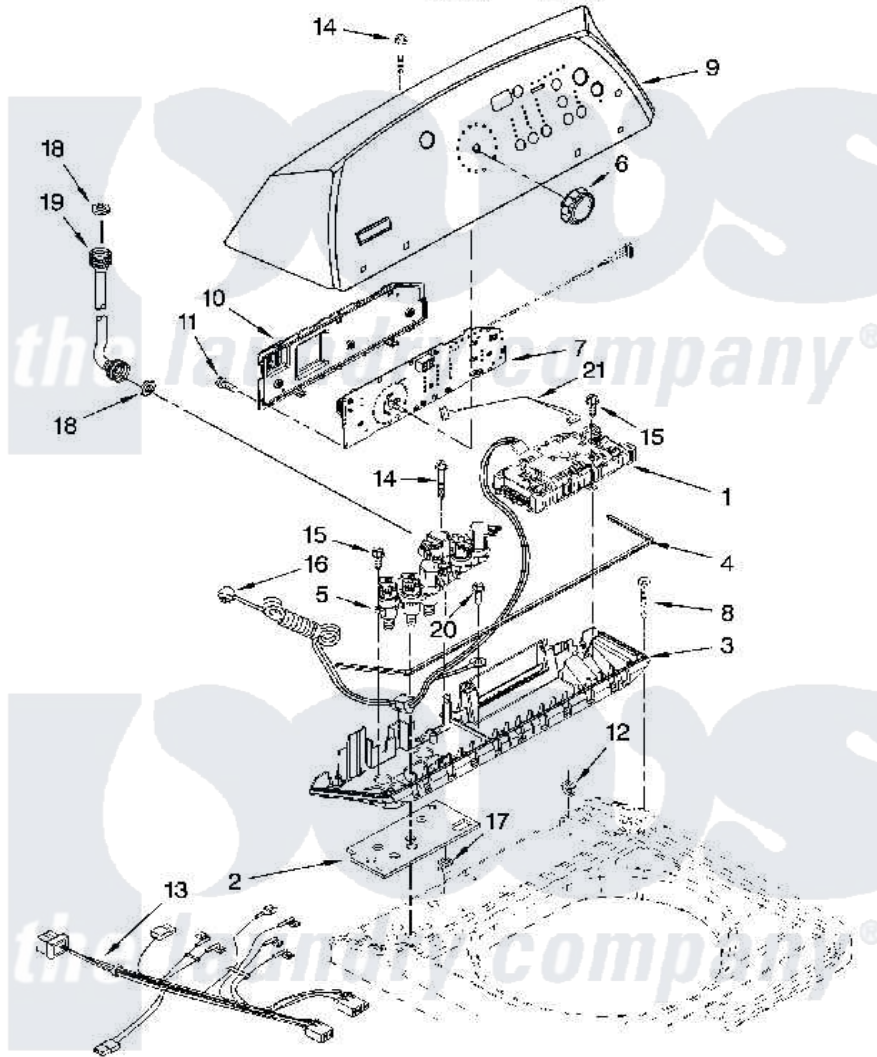

Maytag MTW6600TQ1 02 - CONTROL PANEL PARTS

CONTROL PANEL PARTS

For Models: MTW6600TQ1, MTW6600TB1
(White) (Black)

W10172452

3

Maytag [Residential Maytag MTW6600TQ1 Washer Parts](#) Parts Diagram 02 - CONTROL PANEL PARTS

[Click on the part number to view part](#)

Item	Original Part Number	Replaced By	Status	Part Description
1	W10155109	W10189966		Control-Elec
2	W10130502			Gasket, Valve Tray
3	8565304			Tray Assembly, Console
"	8565305			Tray Assembly, Console
4	8565259			Gasket, Console/Tray
5	W10128457	W10364988		Valve
6	W10110196			Knob, Assembly
7	W10051092			User Interface
8	W10004990			Screw, 6-20 X 1.2
9	W10090708			Console
"	W10090709			Console
10	8564265			Cover, Rear- User Interface
11	W10003770			Screw, 6-19 X 1/2
12	W10022060			Nut, Push-In
13	W10128687			Harness, Upper
14	8565324			Screw, 10-16 X 1.75

15	8281136		Screw, 10-16 X 3/4
16	3407203		Cord Assembly, Power
17	98460		Nut, Push-In
18	3976300	16123	Washer Inlet-Hose Miscellaneous Parts Must be Ordered Separately.
19	8571377	89503	Hose-Inlet
"	8571378	89503	Hose-Inlet
20	3351614		Screw, Gearcase Cover Mounting
21	3407187		Harness, Thermistor