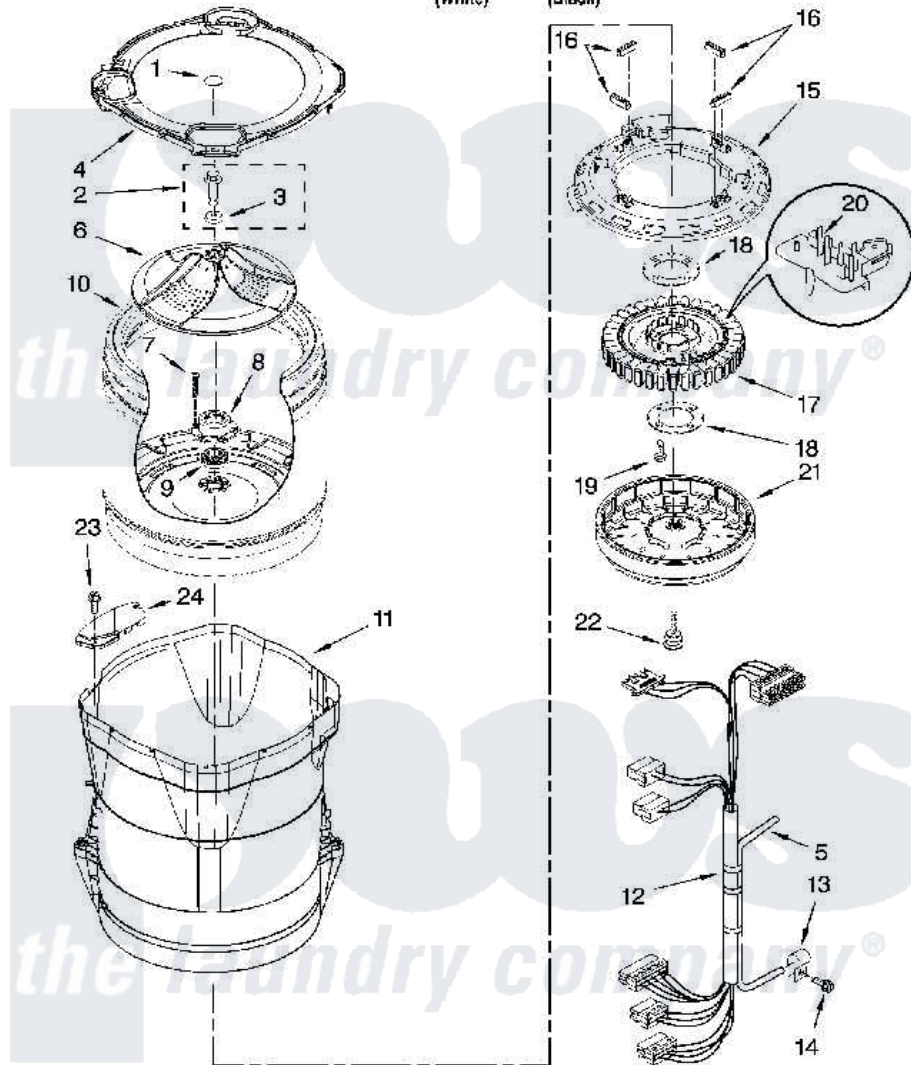

Maytag MTW6600TQ1 03 - MOTOR, BASKET AND TUB PARTS

MOTOR, BASKET AND TUB PARTS

For Models: MTW6600TQ1, MTW6600TB1

(White)

(Black)

W10172452

5

Maytag Residential Maytag MTW6600TQ1 Washer Parts Parts Diagram 03 - MOTOR, BASKET AND TUB PARTS

[Click on the part number to view part](#)

| Item | Original Part Number | Replaced By | Status | Part Description |
|------|---------------------------|---------------------------|--------|-------------------------------|
| 1 | W10106600 | | | Cap, Impeller |
| 2 | W10076270 | | | Screw And Washer Assembly |
| 3 | W10076260 | | | Washer |
| 4 | W10130807 | | | Tub Ring |
| 5 | 8572540 | 353244 | | Hose, Pressure Switch |
| 6 | W10141017 | | | Impeller |
| 7 | 8533953 | | | Screw, 8-16 X 1.000 |
| 8 | W10118114 | 280145 | | Hub |
| 9 | 8545953 | 280145 | | Hub |
| 10 | W10118182 | W10296143 | | Basket |
| 11 | W10128830 | W10193886 | | Tub-Outer |
| 12 | W10137697 | | | Harness, Lower |
| 13 | W10005430 | | | Clamp, Pressure Hose Retainer |
| 14 | 8533957 | | | Screw, 10-16 X 1/2 |
| 15 | W10137698 | | | Shield, Drive Motor |
| 16 | 8565172 | 280142 | | Tube |

| | | | |
|----|-------------------------|---------------------------|---|
| 17 | 8565170 | W10419333 | Stator, Motor |
| 18 | 8557836 | | Plate, Stator |
| 19 | 8534042 | | Screw, 1/4-20 X .968 |
| 20 | W10137685 | W10178988 | Rps Assembly |
| 21 | 8565177 | 280146 | Rotor |
| 22 | BLANK | Not Available | Bolt, Rotor Assembly Non-Serviceable (Supplied W/Rotor) |
| 23 | 8533928 | | Screw, 8-18 X 3/4 |
| 24 | 8566197 | W10222008 | Filter, Dual Pump Hood |