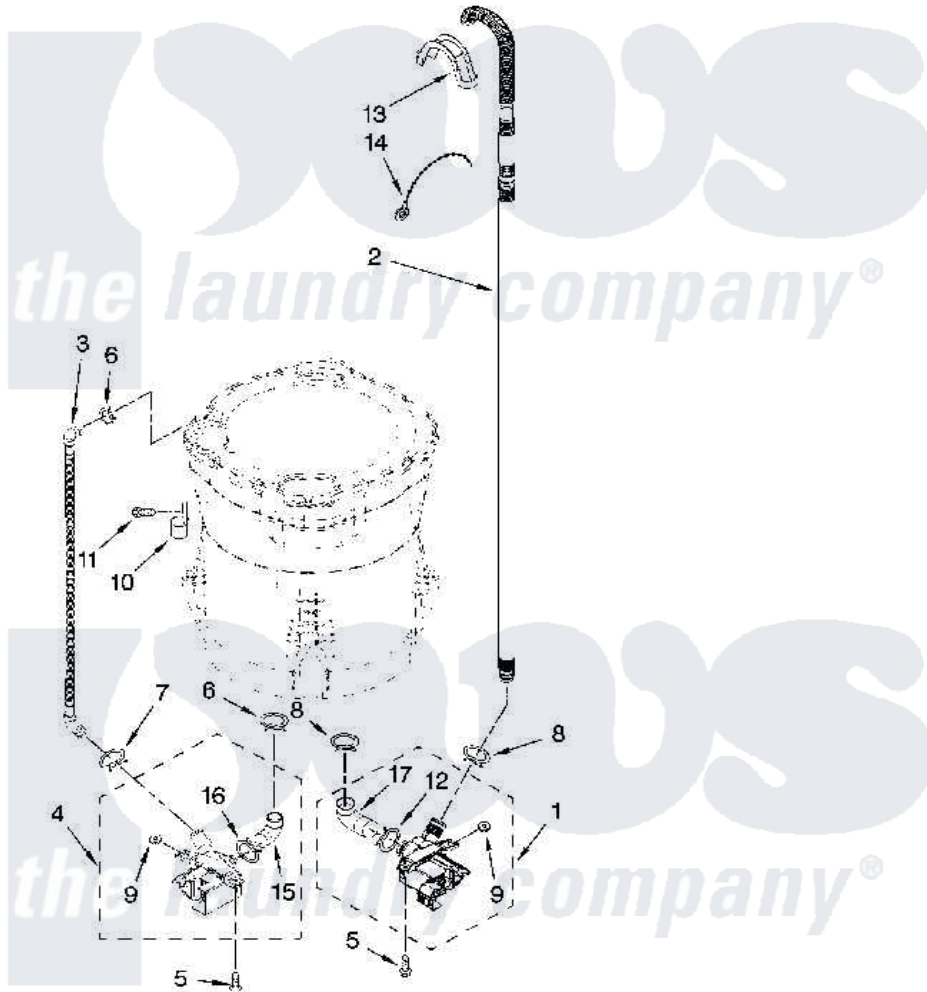

Maytag MTW6600TQ1 04 - PUMP PARTS, OPTIONAL PARTS (NOT INCLUDED)

PUMP PARTS

For Models: MTW6600TQ1, MTW6600TB1
(White) (Black)

W10172452

7

Maytag [Residential Maytag MTW6600TQ1 Washer Parts](#) Parts Diagram 04 - PUMP PARTS, OPTIONAL PARTS (NOT INCLUDED)

[Click on the part number to view part](#)

Item	Original Part Number	Replaced By	Status	Part Description
1	W10049390	W10217134		Pump-Water
2	W10128765	280190		Hose
3	8543774			Hose, Recirc
4	W10049400	W10233462		Pump-Water
5	W10004910			Screw, 12-16 X 1-1/4
6	370449	285655		Clamp, Hose
7	8269146			Clamp, Hose
8	8317496	285655		Clamp, Hose
9	8182771	280155		Grommet
10	8534021			Clamp, Recirc Hose Retainer
11	8533943	W10109200		Screw, Baffle Mounting
12	8182768	285655		Clamp, Hose
13	8576642			Retainer, Drain Hose
14	3347868	W10339879		Tie, Cable
15	8182769			Hose, Recirc Pump

16	8182770	3367052	Clamp, Hose
17	8182767		Hose, Drain Pump
	72017		Paint, Touch-Up
"	72032		Paint, Touch-Up
"	350938		Paint, Pressurized Spray B
"	350930		Paint, Pressurized Spray B
"	285006		Accessories Side Panel Kits Paint, Pressurized Spray
"	799344		Paint, Touch-Up)
"	786032		Refinishing Material
"	BLANK	Not Available	WATER SYSTEM PARTS
"	285442		Water System Parts
"	285321		Water System Parts
"	285320		Water System Parts
"	367031		Water System Parts
"	BLANK	Not Available	SEALER
"	285195		Sealer Sealer, Gasket
"	BLANK	Not Available	COUPLING
"	384496		Coupling, Hose Extension Kit