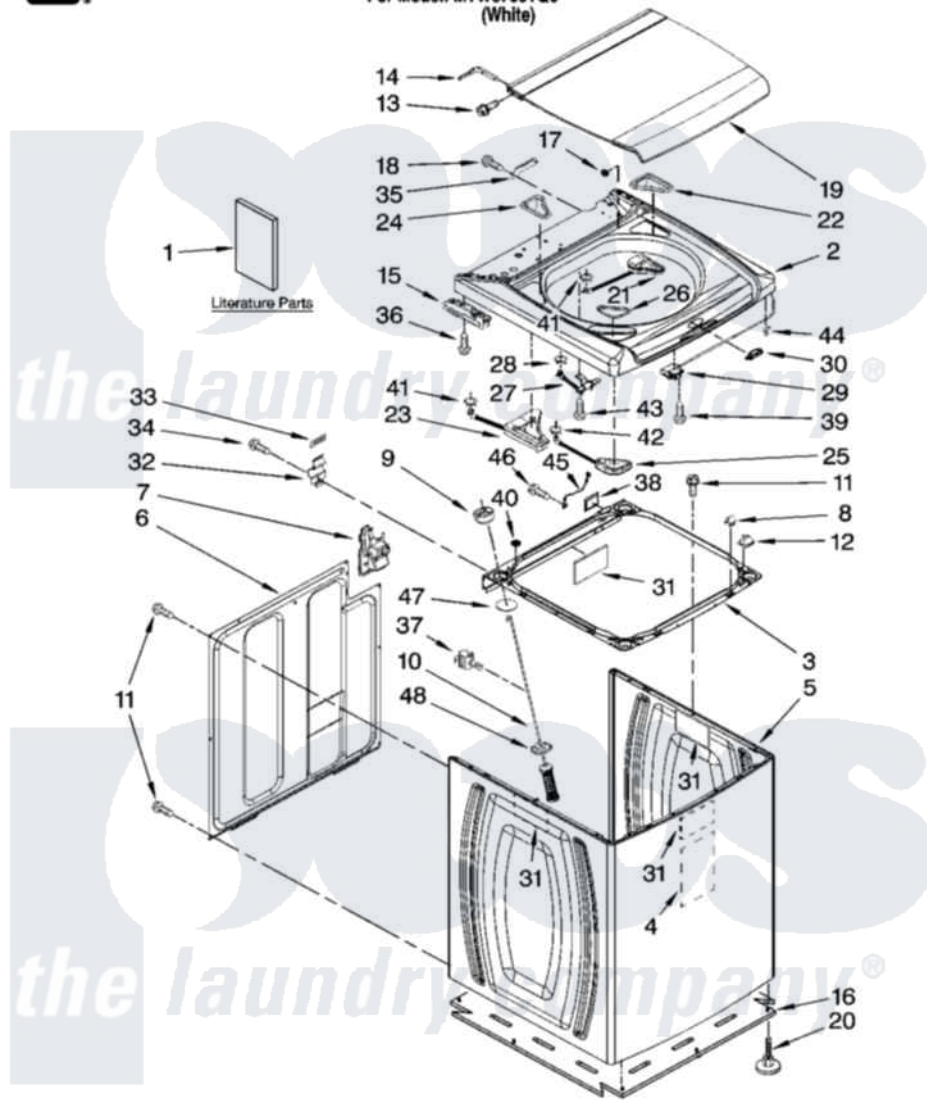

Maytag MTW6700TQ0 01 - TOP AND CABINET PARTS

TOP AND CABINET PARTS

AUTOMATIC WASHER

For Model: MTW6700TQ0
(White)

11-07 Printed In U.S.A. (drd)

1

Part No. W10169065 Rev. A

Maytag Residential Maytag MTW6700TQ0 Washer Parts Parts Diagram 01 - TOP AND CABINET PARTS

[Click on the part number to view part](#)

Item	Original Part Number	Replaced By	Status	Part Description
1	W10092756		Not Available	Use & Care Guide
"	W10092760		Not Available	Tech Sheet
"	W10092754		Not Available	Quick Start Guide
"	8577781		Not Available	Wiring Diagram
"	W10092753		Not Available	Energy Guide
2	8565314			Top
3	W10114656	W10180912		Frame
4	8576784			Sound Absorber, Cabinet
5	8566156	W10069980		Cabinet
6	8566090			Panel, Rear
7	8543781	W10160572		Retainer, Drain Hose Storage
8	8563785			Lock, Top- Front
9	W10111536	W10198919		Kit
10	8564009	W10189077		Suspension
11	1157158	489069		Xxscrew, 10-12 X 1/2
12	W10042120			Locator, Top