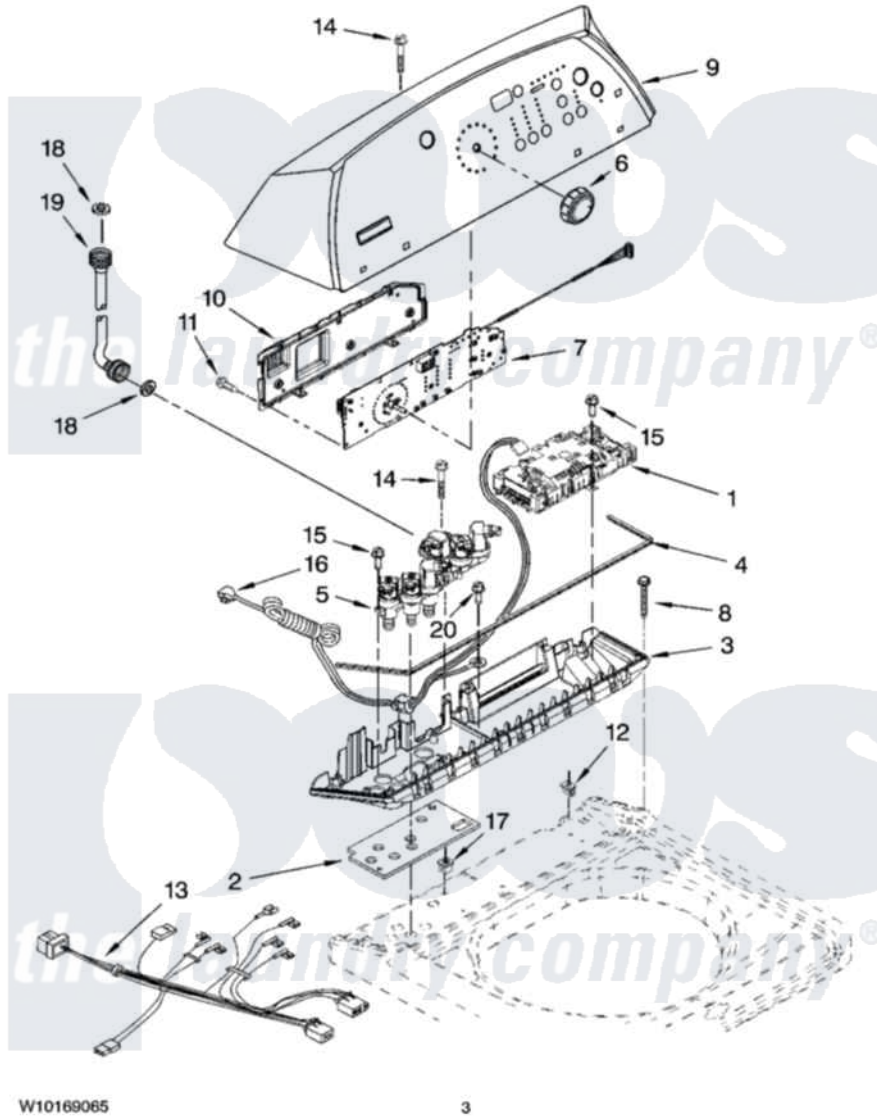

Maytag MTW6700TQ0 02 - CONTROL PANEL PARTS

CONTROL PANEL PARTS

For Model: MTW6700TQ0
(White)

W10169065

3

Maytag [Residential Maytag MTW6700TQ0 Washer Parts](#) Parts Diagram 02 - CONTROL PANEL PARTS
Click on the part number to view part

Item	Original Part Number	Replaced By	Status	Part Description
1	W10051176	W10189966		Control-Elec
2	W10130502			Gasket, Valve Tray
3	8565304			Tray Assembly, Console
4	8565259			Gasket, Console/Tray
5	W10128457	W10364988		Valve
6	W10110196			Knob, Assembly
7	W10051173			User Interface
8	W10004990			Screw, 6-20 X 1.2
9	W10090730		Not Available	Console
10	8564265			Cover, Rear- User Interface
11	W10003770			Screw, 6-19 X 1/2
12	W10022060			Nut, Push-In
13	W10128687			Harness, Upper
14	8565324			Screw, 10-16 X 1.75
15	8281136			Screw, 10-16 X 3/4
16	3407203			Cord Assembly, Power

17	98460		Nut, Push-In
18	3976300	16123	Washer Inlet-Hose Miscellaneous Parts Must be Ordered Separately.
19	8571377	89503	Hose-Inlet
"	8571378	89503	Hose-Inlet
20	3351614		Screw, Gearcase Cover Mounting