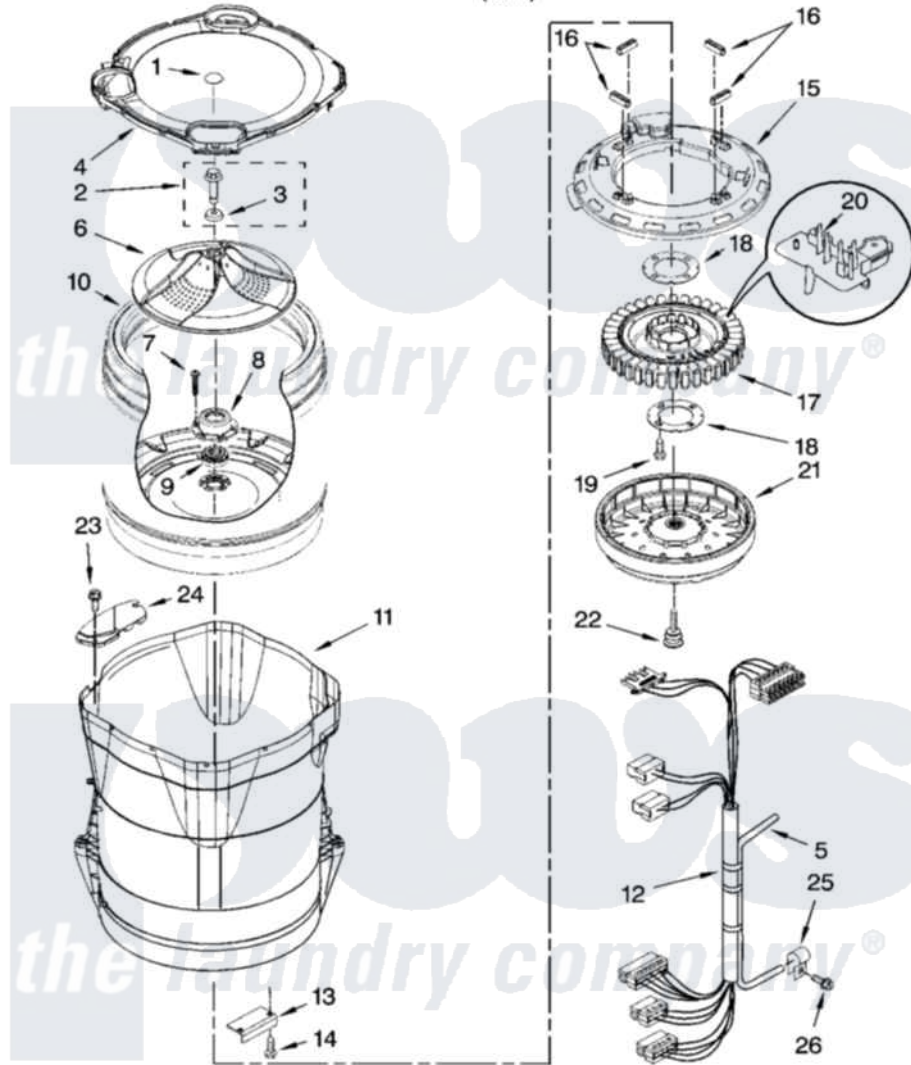

Maytag MTW6700TQ0 03 - MOTOR, BASKET AND TUB PARTS

MOTOR, BASKET AND TUB PARTS

For Model: MTW6700TQ0
(White)

W10169065

5

Maytag [Residential Maytag MTW6700TQ0 Washer Parts](#) Parts Diagram 03 - MOTOR, BASKET AND TUB PARTS
Click on the part number to view part

Item	Original Part Number	Replaced By	Status	Part Description
1	W10106600			Cap, Impeller
2	W10076270			Screw And Washer Assembly
3	W10076260			Washer
4	W10130807			Tub Ring
5	8572540	353244		Hose, Pressure Switch
6	W10141017			Impeller
7	8533953			Screw, 8-16 X 1.000
8	W10118114	280145		Hub
9	8545953	280145		Hub
10	W10118182	W10296143		Basket
11	W10128830	W10193886		Tub-Outer
12	W10058730	W10183157		Kit
13	8542674			Weight, Tub Counterbalance
14	W10004910			Screw, 12-16 X 1-1/4
15	W10137698			Shield, Drive Motor
16	8565172	280142		Tube

17	8565170	W10419333	Stator, Motor
18	8557836		Plate, Stator
19	8534042		Screw, 1/4-20 X .968
20	8565188	W10183157	Kit
21	8565177	280146	Rotor
22			Not Available
23	8533928		Screw, 8-18 X 3/4
24	8566197	W10222008	Filter, Dual Pump Hood
25	W10005430		Clamp, Pressure Hose Retainer
26	8533957		Screw, 10-16 X 1/2