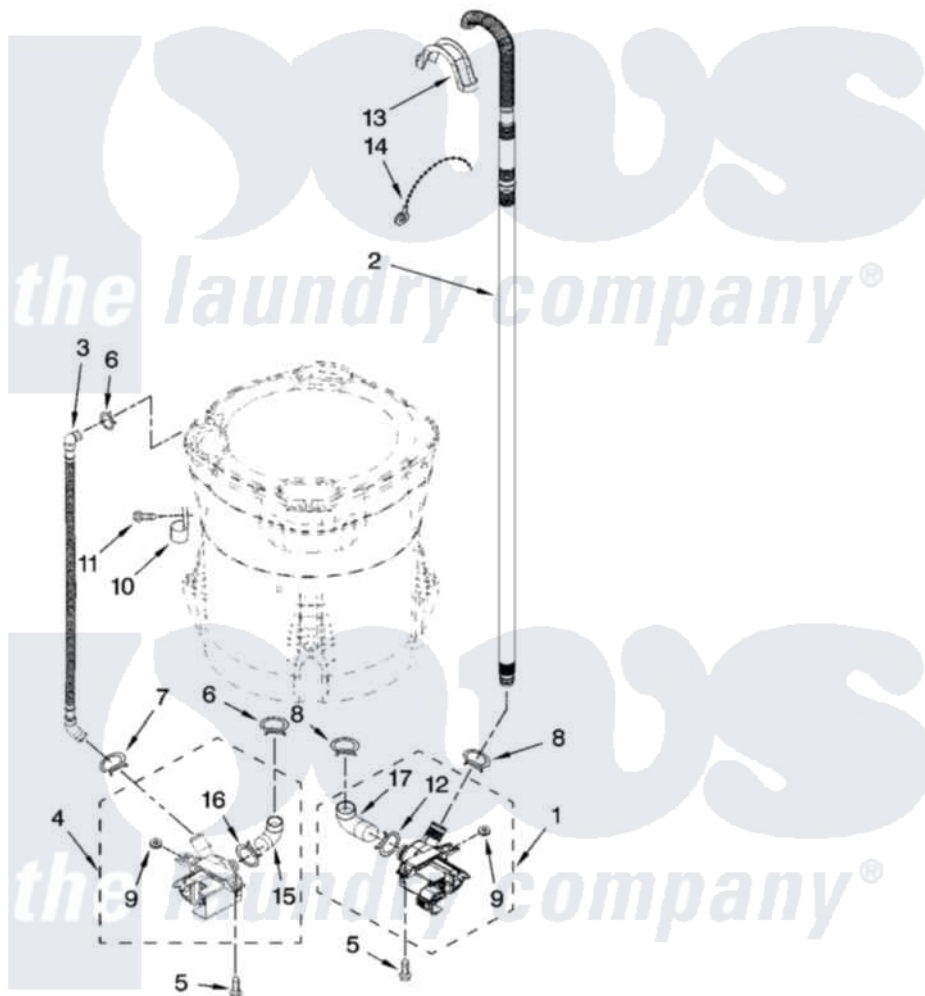

**Maytag MTW6700TQ0 04 - PUMP PARTS, OPTIONAL PARTS (NOT INCLUDED)**

**PUMP PARTS**  
For Model: MTW6700TQ0  
(White)

W10169065

7

Maytag [Residential Maytag MTW6700TQ0 Washer Parts](#) Parts Diagram 04 - PUMP PARTS, OPTIONAL PARTS (NOT INCLUDED)

[Click on the part number to view part](#)

Item	Original Part Number	Replaced By	Status	Part Description
1	W10049390	<a href="#">W10217134</a>		Pump-Water
2	W10128765	<a href="#">280190</a>		Hose
3	<a href="#">8543774</a>			Hose, Recirc
4	W10049400	<a href="#">W10233462</a>		Pump-Water
5	<a href="#">W10004910</a>			Screw, 12-16 X 1-1/4
6	370449	<a href="#">285655</a>		Clamp, Hose
7	<a href="#">8269146</a>			Clamp, Hose
8	8317496	<a href="#">285655</a>		Clamp, Hose
9	8182771	<a href="#">280155</a>		Grommet
10	<a href="#">8534021</a>			Clamp, Recirc Hose Retainer
11	8533943	<a href="#">W10109200</a>		Screw, Baffle Mounting
12	8182768	<a href="#">285655</a>		Clamp, Hose
13	<a href="#">8576642</a>			Retainer, Drain Hose
14	3347868	<a href="#">W10339879</a>		Tie, Cable
15	<a href="#">8182769</a>			Hose, Recirc Pump

16	8182770	<a href="#">3367052</a>	Clamp, Hose
17	<a href="#">8182767</a>		Hose, Drain Pump
NI	<a href="#">72017</a>		Paint, Touch-Up
"	<a href="#">350938</a>		Paint, Pressurized Spray B
"	<a href="#">350930</a>		Paint, Pressurized Spray B
"	<a href="#">799344</a>		Paint, Touch-Up )
"		Not Available	
"	<a href="#">285442</a>		Water System Parts
"	<a href="#">285321</a>		Water System Parts
"	<a href="#">285320</a>		Water System Parts
"	<a href="#">367031</a>		Water System Parts
"		Not Available	
"	<a href="#">285195</a>		Sealer Sealer, Gasket
"	<a href="#">2266912</a>		Hinge Assembly, Top
"	<a href="#">384496</a>		Coupling, Hose Extension Kit