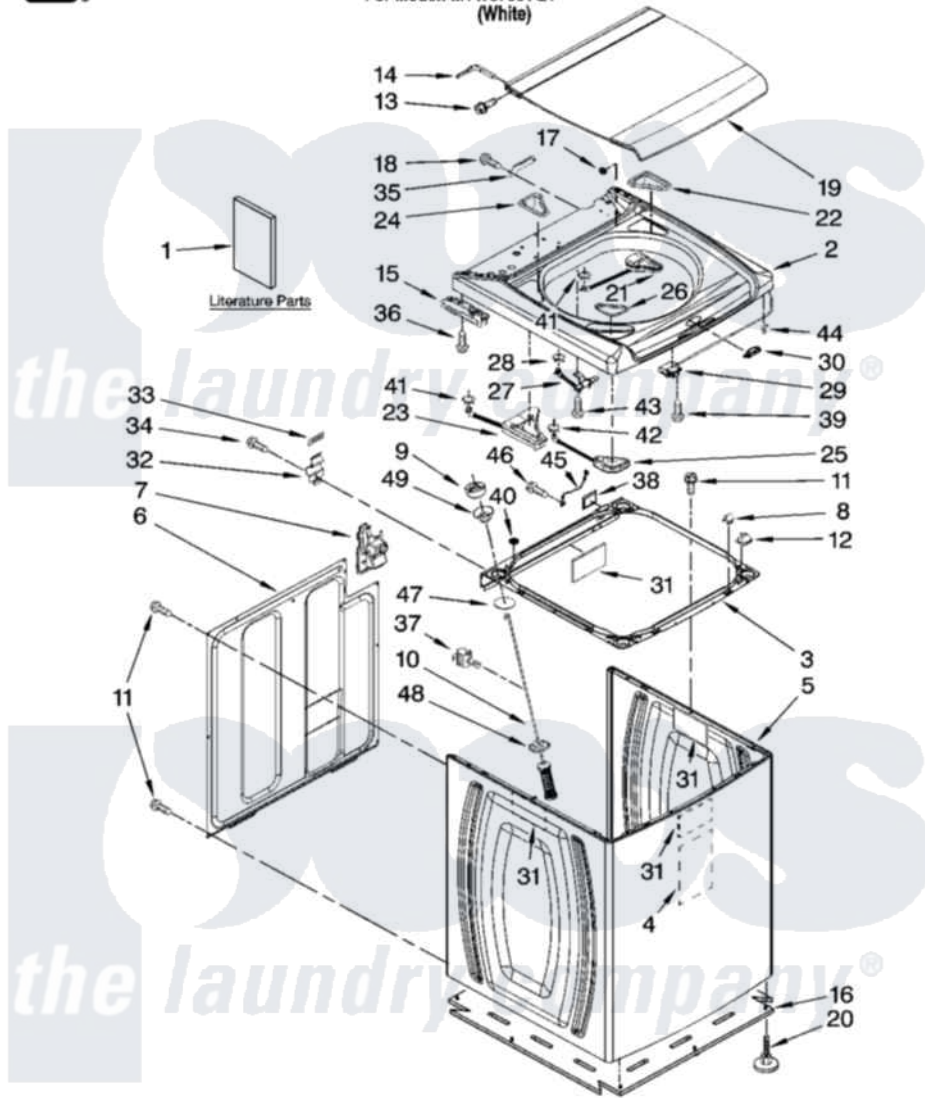

Maytag MTW6700TQ1 01 - TOP AND CABINET PARTS

TOP AND CABINET PARTS

AUTOMATIC WASHER

For Model: MTW6700TQ1
(White)

1-06 Printed In U.S.A. (drd)

1

Part No. W10179001 Rev. A

Maytag Residential Maytag MTW6700TQ1 Washer Parts Parts Diagram 01 - TOP AND CABINET PARTS

[Click on the part number to view part](#)

Item	Original Part Number	Replaced By	Status	Part Description
1	W10092756		Not Available	Use & Care Guide
"	W10092760		Not Available	Tech Sheet
"	W10092754		Not Available	Quick Start Guide
"	8577781		Not Available	Wiring Diagram
"	W10092753		Not Available	Energy Guide
2	8565314			Top
3	W10162416	W10180912		Frame
4	8576784			Sound Absorber, Cabinet
5	8566156	W10069980		Cabinet
6	8566090			Panel, Rear
7	W10160572			Retainer, Drain Hose Storage
8	8563785			Lock, Top- Front
9	W10111536	W10198919		Kit
10	8566146	W10189077		Suspension
11	1157158	489069		Xxscrew, 10-12 X 1/2
12	W10042120			Locator, Top