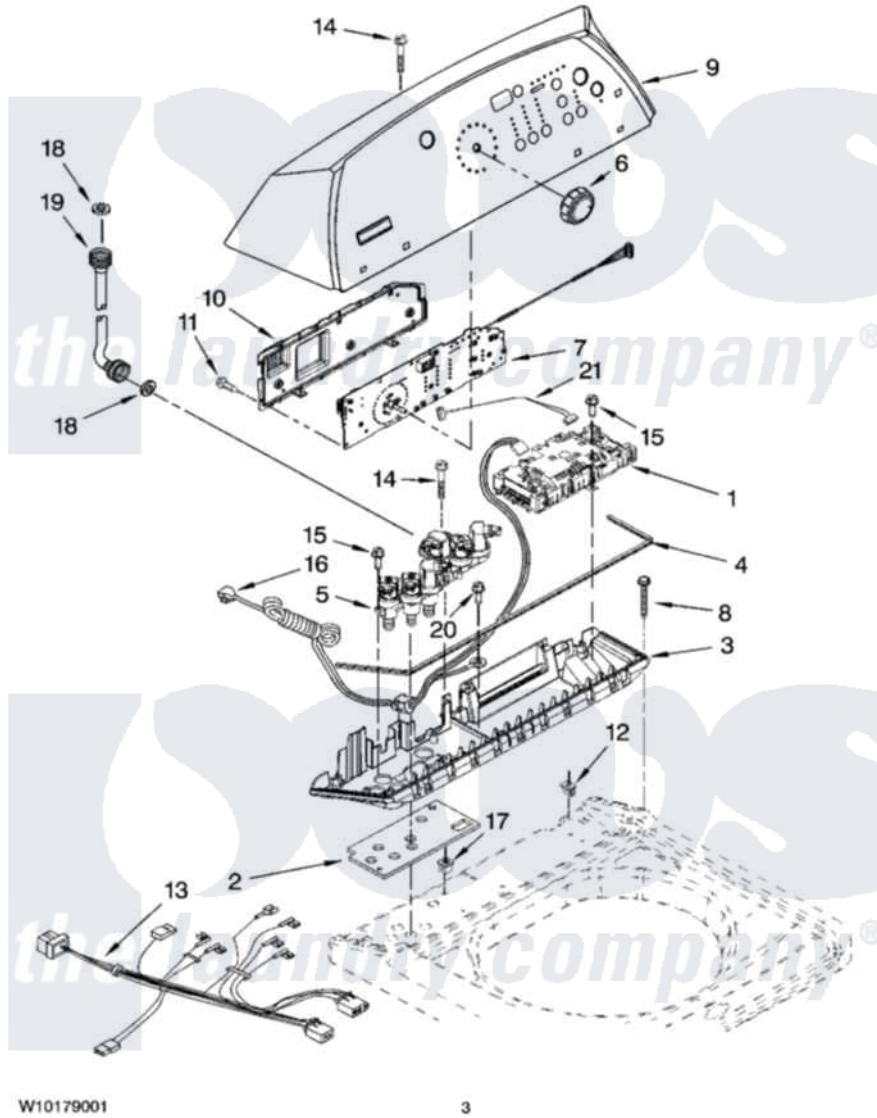

Maytag MTW6700TQ1 02 - CONTROL PANEL PARTS

CONTROL PANEL PARTS

For Model: MTW6700TQ1
(White)

Maytag [Residential Maytag MTW6700TQ1 Washer Parts](#) Parts Diagram 02 - CONTROL PANEL PARTS
Click on the part number to view part

Item	Original Part Number	Replaced By	Status	Part Description
1	W10051176	W10189966		Control-Elec
2	W10130502			Gasket, Valve Tray
3	8565304			Tray Assembly, Console
4	8565259			Gasket, Console/Tray
5	W10128457	W10364988		Valve
6	W10110196			Knob, Assembly
7	W10051173			User Interface
8	W10004990			Screw, 6-20 X 1.2
9	W10090730		Not Available	Console
10	8564265			Cover, Rear- User Interface
11	W10003770			Screw, 6-19 X 1/2
12	W10022060			Nut, Push-In
13	W10128687			Harness, Upper
14	8565324			Screw, 10-16 X 1.75
15	8281136			Screw, 10-16 X 3/4
16	3407203			Cord Assembly, Power

17	98460		Nut, Push-In
18	3976300	16123	Washer Inlet-Hose Miscellaneous Parts Must be Ordered Separately.
19	8571377	89503	Hose-Inlet
"	8571378	89503	Hose-Inlet
20	3351614		Screw, Gearcase Cover Mounting
21	3407187		Harness, Thermistor