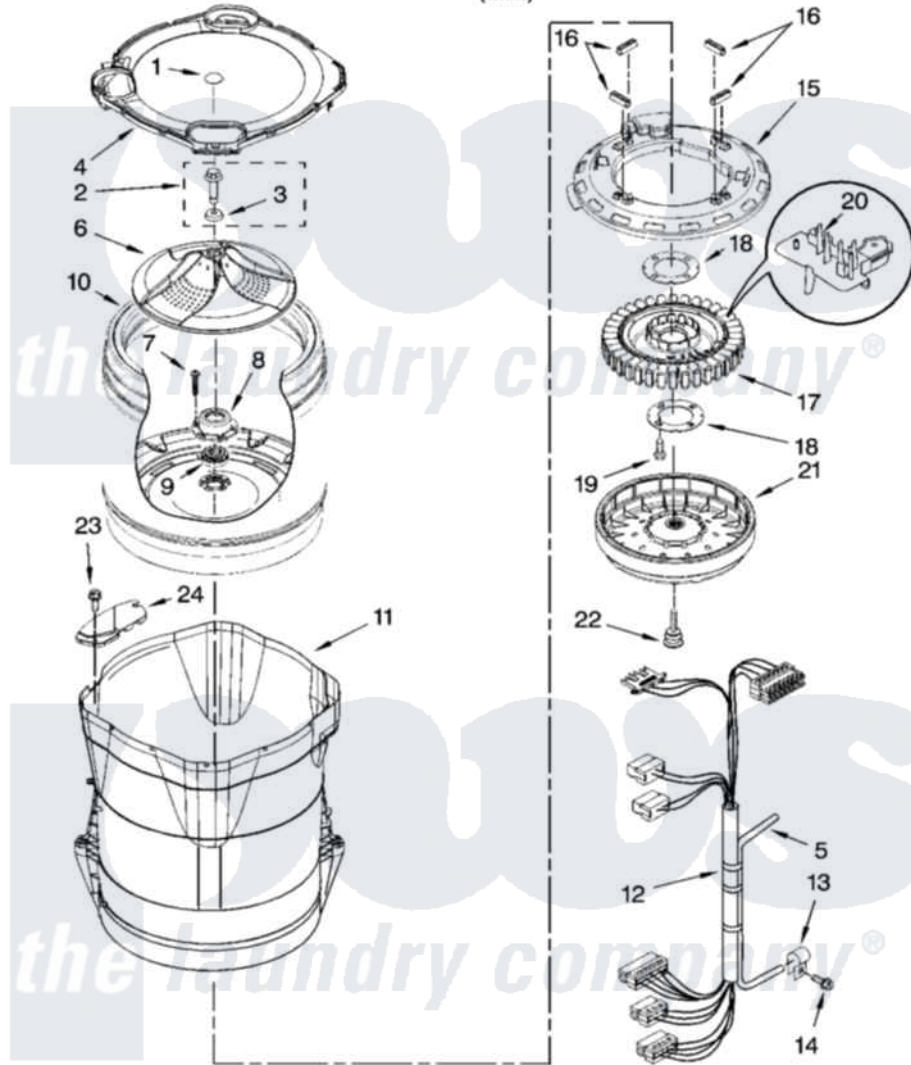

Maytag MTW6700TQ1 03 - MOTOR, BASKET AND TUB PARTS

MOTOR, BASKET AND TUB PARTS

For Model: MTW6700TQ1
(White)

W10179001

5

Maytag [Residential Maytag MTW6700TQ1 Washer Parts](#) Parts Diagram 03 - MOTOR, BASKET AND TUB PARTS
Click on the part number to view part

Item	Original Part Number	Replaced By	Status	Part Description
1	W10106600			Cap, Impeller
2	W10076270			Screw And Washer Assembly
3	W10076260			Washer
4	W10130807			Tub Ring
5	8572540	353244		Hose, Pressure Switch
6	W10141017			Impeller
7	8533953			Screw, 8-16 X 1.000
8	W10118114	280145		Hub
9	8545953	280145		Hub
10	W10118182	W10296143		Basket
11	W10128830	W10193886		Tub-Outer
12	W10137697			Harness, Lower
13	W10005430			Clamp, Pressure Hose Retainer
14	8533957			Screw, 10-16 X 1/2
15	W10137698			Shield, Drive Motor
16	8565172	280142		Tube

17	8565170	W10419333	Stator, Motor
18	8557836		Plate, Stator
19	8534042		Screw, 1/4-20 X .968
20	W10137685	W10178988	Rps Assembly
21	8565177	280146	Rotor
22	BLANK	Not Available	Bolt, Rotor Assembly Non-Serviceable (Supplied W/Rotor)
23	8533928		Screw, 8-18 X 3/4
24	8566197	W10222008	Filter, Dual Pump Hood