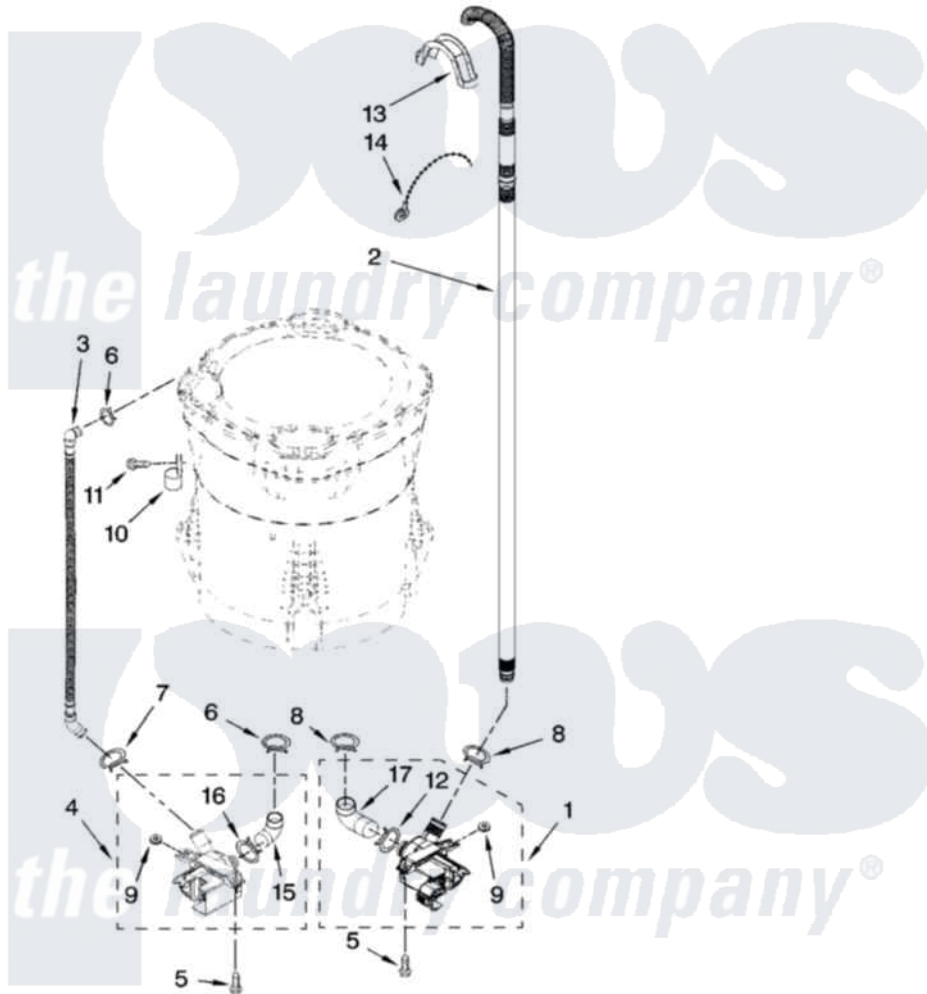

Maytag MTW6700TQ1 04 - PUMP PARTS, OPTIONAL PARTS (NOT INCLUDED)

PUMP PARTS
For Model: MTW6700TQ1
(White)

W10179001

7

Maytag [Residential Maytag MTW6700TQ1 Washer Parts](#) Parts Diagram 04 - PUMP PARTS, OPTIONAL PARTS (NOT INCLUDED)

[Click on the part number to view part](#)

Item	Original Part Number	Replaced By	Status	Part Description
1	W10049390	W10217134		Pump-Water
2	W10128765	280190		Hose
3	8543774			Hose, Recirc
4	W10049400	W10233462		Pump-Water
5	W10004910			Screw, 12-16 X 1-1/4
6	370449	285655		Clamp, Hose
7	8269146			Clamp, Hose
8	8317496	285655		Clamp, Hose
9	8182771	280155		Grommet
10	8534021			Clamp, Recirc Hose Retainer
11	8533943	W10109200		Screw, Baffle Mounting
12	8182768	285655		Clamp, Hose
13	8576642			Retainer, Drain Hose
14	3347868	W10339879		Tie, Cable
15	8182769			Hose, Recirc Pump

16	8182770	3367052	Clamp, Hose
17	8182767		Hose, Drain Pump
NI	72017		Paint, Touch-Up
"	350938		Paint, Pressurized Spray B
"	350930		Paint, Pressurized Spray B
"	799344		Paint, Touch-Up)
"	BLANK	Not Available	WATER SYSTEM PARTS
"	285442		Water System Parts
"	285321		Water System Parts
"	285320		Water System Parts
"	367031		Water System Parts
"	BLANK	Not Available	SEALER
"	285195		Sealer Sealer, Gasket
"	BLANK	Not Available	COUPLING
"	384496		Coupling, Hose Extension Kit