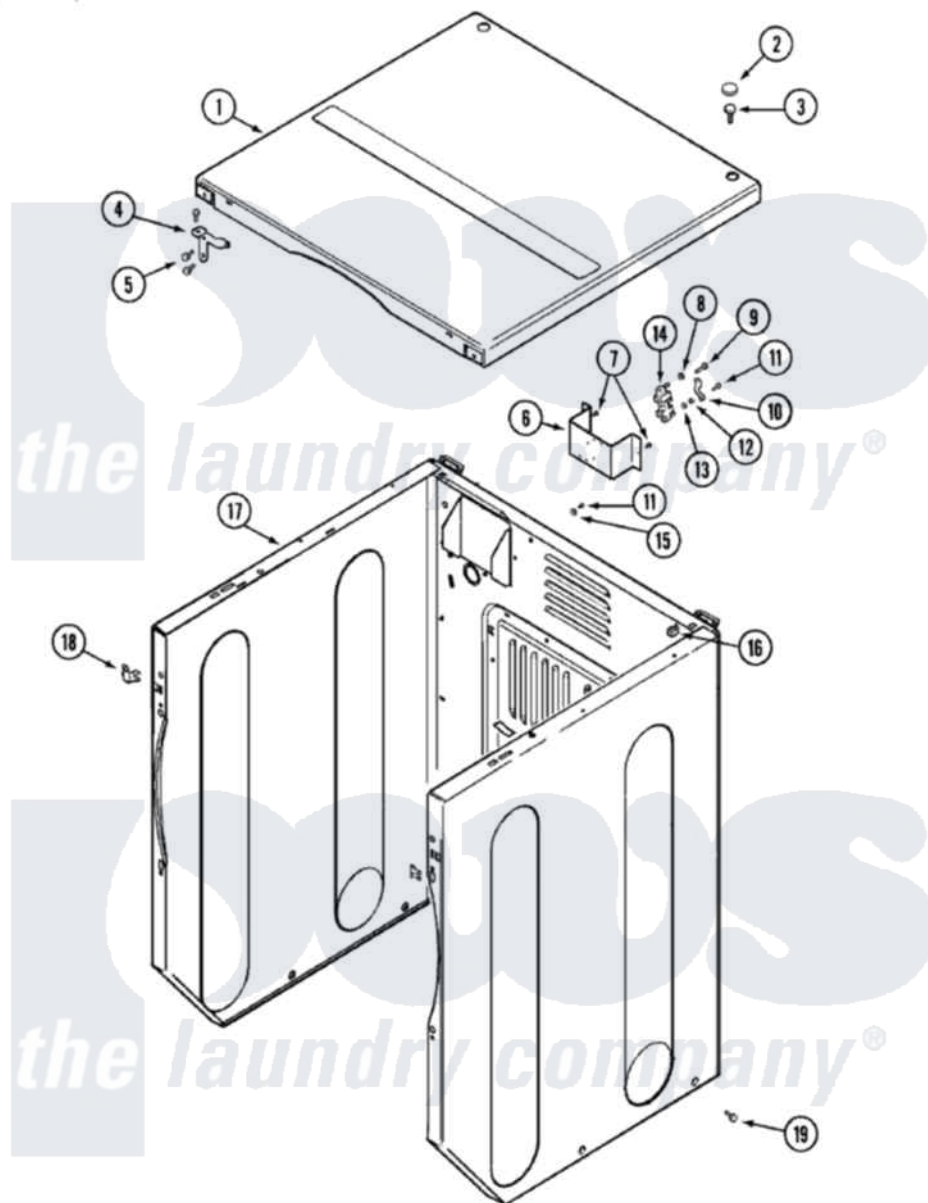

Maytag MUE15MNAGW 01 - CABINET-FRONT (UPPER)

Maytag Residential Maytag MUE15MNAGW Dryer Parts Parts Diagram 01 - CABINET-FRONT (UPPER)
 Click on the part number to view part

Item	Original Part Number	Replaced By	Status	Part Description
1	33001995	33002124		Cover, Top
2	33001997			Plug, Hole
3	22001883	214354		Screw, Top Cover To Cabnt.
4	33001999			Bracket, Top Cover
"	33001998			Bracket, Top Cover
5	22001995			Screw Note: Screw, Tumbler Front And Shroud
6	33001826		Not Available	BRACKET, TERMINAL BLOCK---NA
7	22001995			Screw Note: Screw, Tumbler Front And Shroud
8	Y311270			Washer, Terminal Block
9	Y312209	W10001200		Screw
10	Y312184			Strap, Grounding
11	33001245			Screw---NA
12	311484	112432		Nut
13	311093			Washer, Terminal Connection

14	33001244		Block, Terminal
15	313363	Not Available	WASHER
16	22001502		Fastener, U-NUt
17	33002000	33002126	Cabinet Assembly
18	33001980		Fastener, Access Panel
19	213007		Xfor Cabinet See Cabinet, Back