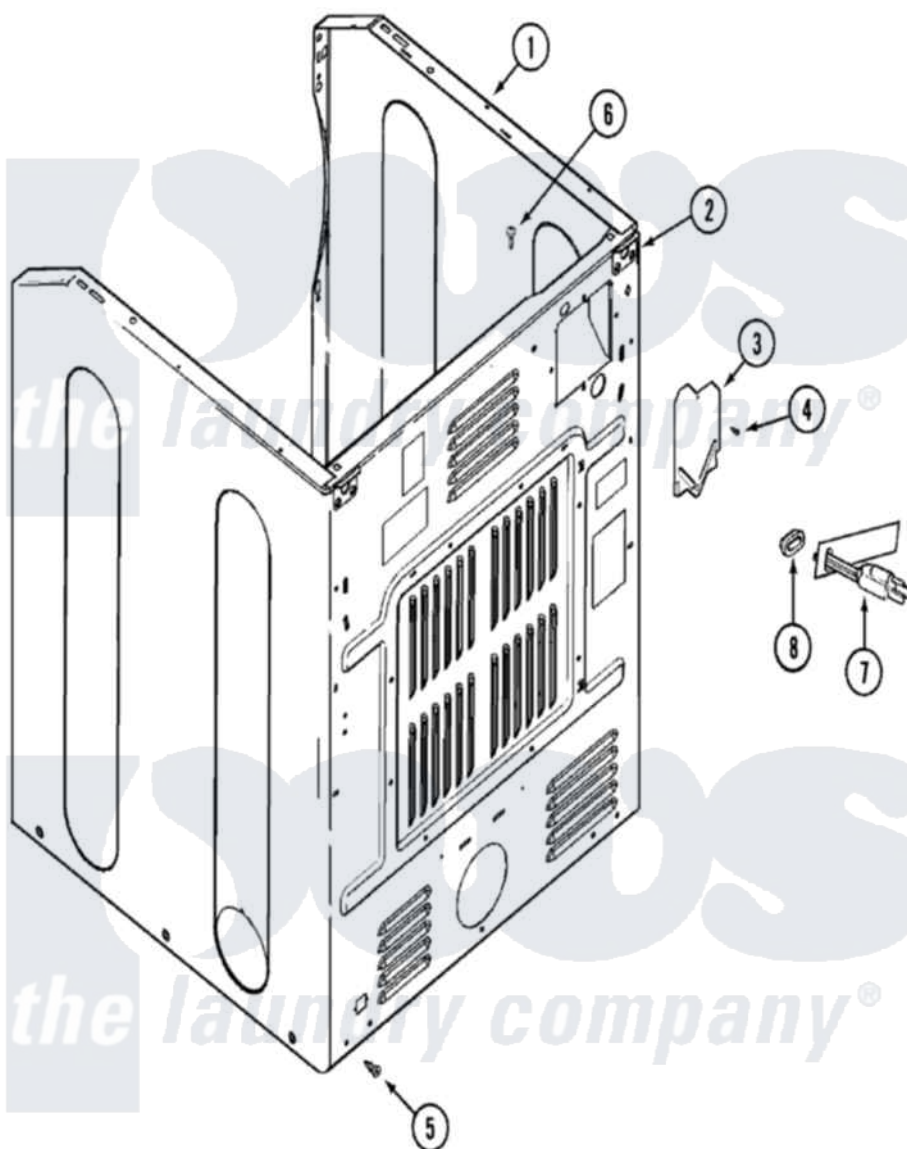

Maytag MUE15MNAGW 02 - CABINET-REAR

Maytag Residential Maytag MUE15MNAGW Dryer Parts Parts Diagram 02 - CABINET-REAR
Click on the part number to view part

Item	Original Part Number	Replaced By	Status	Part Description
1	33002000	33002126		Cabinet Assembly
3	33001795			Cover, Terminal Block
4	22001995			Screw Note: Screw, Tumbler Front And Shroud
5	22001995			Screw Note: Screw, Tumbler Front And Shroud