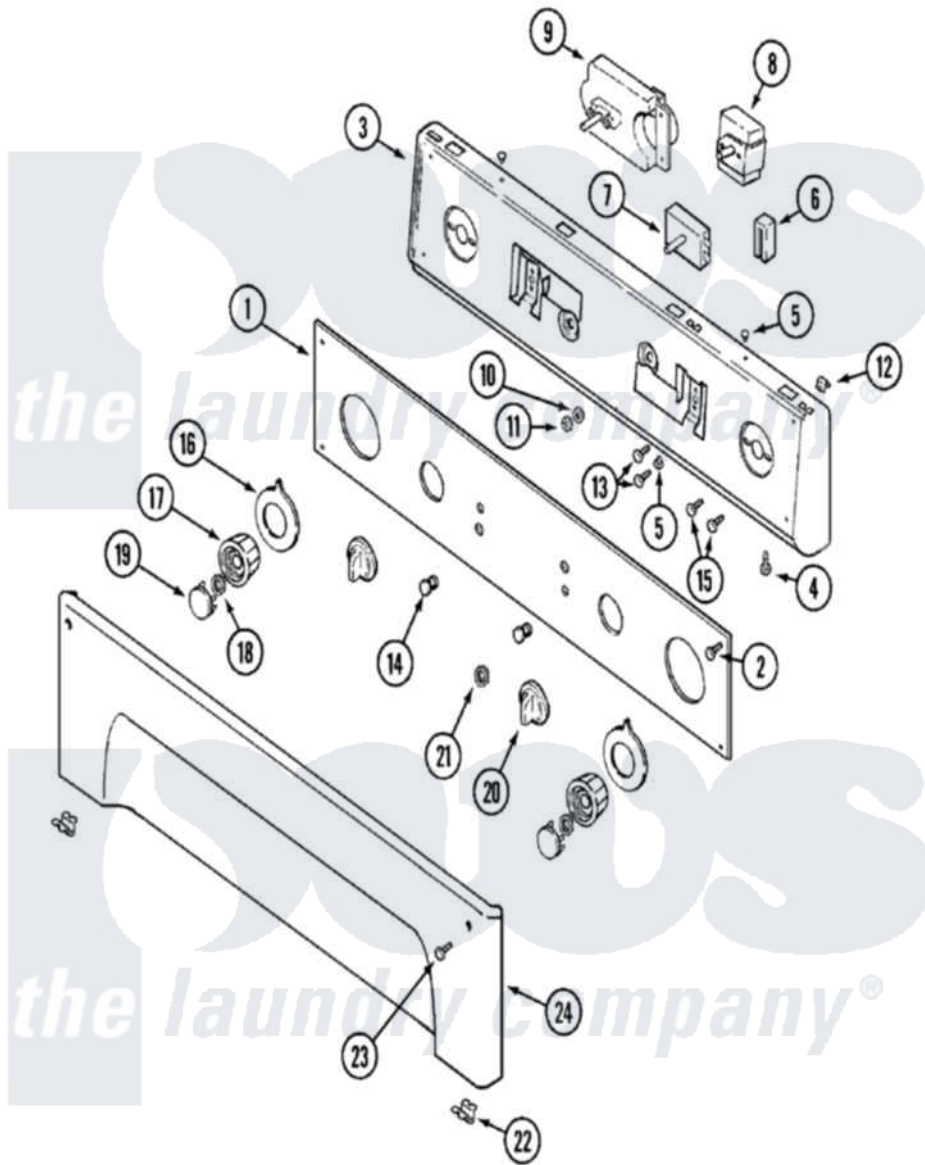

Maytag MUE15MNAGW 03 - CONTROL PANEL

Maytag Residential Maytag MUE15MNAGW Dryer Parts Parts Diagram 03 - CONTROL PANEL
 Click on the part number to view part

| Item | Original Part Number | Replaced By | Status | Part Description |
|------|--------------------------|---------------------------|--------|------------------------------|
| 1 | 33002070 | | | Overlay, Control Panel |
| 2 | 215506 | | | Screw, Control Panel Overlay |
| 3 | 33002071 | | | Panel, Control |
| " | 33002003 | | | Fastener Clip, Control Panel |
| 4 | 215506 | | | Screw, Control Panel Overlay |
| 5 | 33001132 | 33002342 | | Plug, Sifht Hole |
| 6 | 22001365 | W10139459 | | Lamp-Indicator 230 V. |
| 7 | 306940 | W10149462 | | Switch, Push-To-Start |
| 8 | 307253 | | | Switch, Cycle Selector |
| 9 | Y307496 | | | Timer |
| 10 | 312751 | | | Lockwasher, Start Switch |
| 11 | Y312706 | 422617 | | Nut |
| 12 | 33001977 | | | Fastener, Control Panel |
| 13 | Y313588 | 488234 | | Screw 8-32 X 1/4 |
| 14 | 215564 | | | Lens, Indicator Light |
| 15 | Y313588 | 488234 | | Screw 8-32 X 1/4 |

| | | | |
|----|--------------------------|---------------------------|------------------------------|
| 16 | 33001500 | | Dial, Timer Indicator |
| 17 | 314724 | | Knob For Timer |
| 18 | 312273 | | Nut, Control Knob |
| 19 | 314723 | W10133501 | Cap, Knob |
| 20 | 205663 | | Knob For Selector Switch |
| 21 | Y312702 | | Knurled Nut, Start Switch |
| 22 | 33001980 | | Fastener, Access Panel |
| 23 | 215506 | | Screw, Control Panel Overlay |
| 24 | 33002072 | | Panel, Access |
| 25 | 33002086 | | Wire Harness, Main |