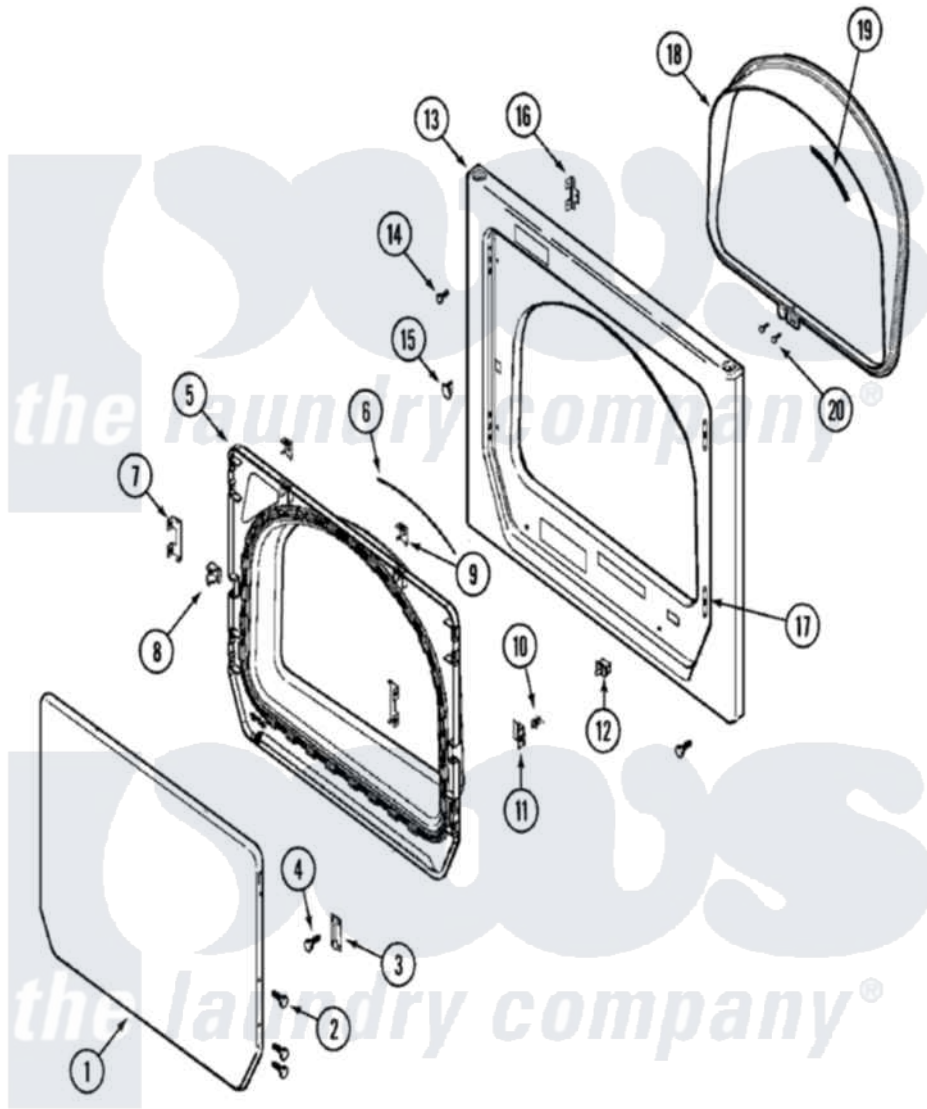

Maytag MUE15MNAGW 04 - DOOR (UPPER)

Maytag Residential Maytag MUE15MNAGW Dryer Parts Parts Diagram 04 - DOOR (UPPER)
 Click on the part number to view part

Item	Original Part Number	Replaced By	Status	Part Description
1	33002079	33002128		Panel- Out
2	22002063			Screw No.8-18AB Wafer Head
3	33002017			Hinge, Door
4	22002062	98006631		Screw
5	33002020			Door, Inner W/Seal
6	33002094			Seal, Door
7	22002038			Clip, Door
8	33001763			Plug, Inner Door
9	22002039			Clip, Door
10	33001761			Strike, Door
11	33001793			Bracket, Strike
12	33002239			Switch, Door
13	33002081			Panel, Front
"	33002051		Not Available	SCREW, FRONT PANEL
"	33001711	33002936		Medallion-
14	33001486	98008544		Screw

15	33001791	306436	Door Latch Kit--W
16	33002025		Twin Speednut
17	33001175		Cover, Hinge Hole
18	33002026		Extension, Tumbler Front
19	33001767		Seal, Shroud
20	33001855	33002917	Screw, No.10-16