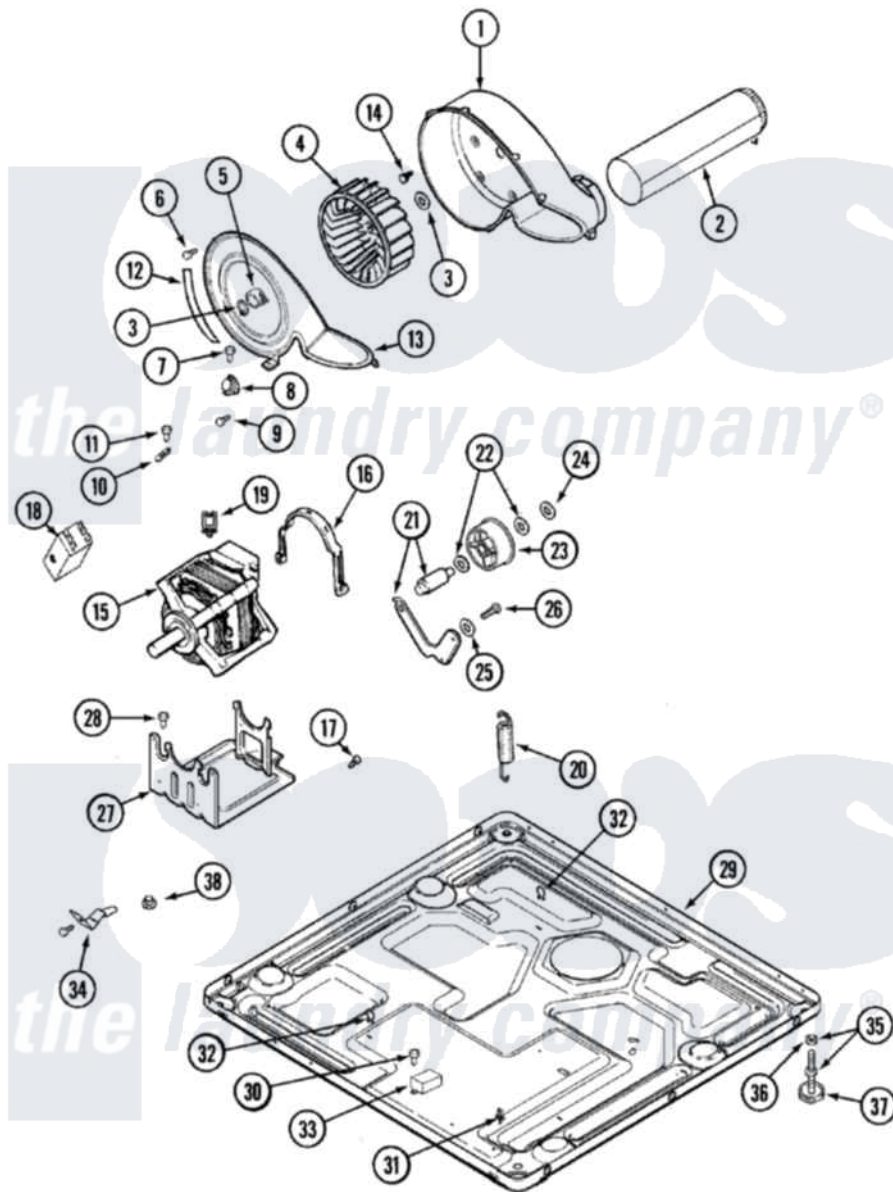

Maytag MUE15MNAGW 06 - MOTOR DRIVE

Maytag Residential Maytag MUE15MNAGW Dryer Parts Parts Diagram 06 - MOTOR DRIVE
 Click on the part number to view part

Item	Original Part Number	Replaced By	Status	Part Description
1	33001789			Housing, Blower
2	22001995			Screw Note: Screw, Tumbler Front And Shroud
"	33001800			Duct Assembly, Exhaust
3	410233	9703438		Ring-Retrn
4	33001790			Wheel, Blower
5	312967			Clamp, Blower Housing
6	33001855	33002917		Screw, No.10-16
7	Y313561			Screw---NA
8	303392			Thermostat, Cycling
"	306967			Thermostat, Multi-Temp Part Not Used Mde26ct-MN Only
"	33001306			Wire Harness, Thermostats
9	22001996	3370225		Screw
10	33001762			Fuse, Thermal
11	314848	W10116760		Screw
12	33001772		Not Available	SEAL, BLOWER COVER

13	33001796	33002711	Cover, Blower Housing
14	314818	1163839	Screw
15	33001945	W10197708	Motor-Drve
"	33002463	W10197708	Motor-Drve
"	33002479	W10197708	Motor-Drve
16	Y015825		Clip, Motor To Motor Support
17	910343	488234	Screw 8-32 X 1/4
18	33002451	Not Available	SWITCH, MOTOR
19	33002040	74006784	Clip, Harness
20	33002460	33002459	Assembly, Spring And Plug
"	33001754	33002459	Assembly, Spring And Plug
"	33002461		Plug For Spring
"	33002157		Grommet
21	33001840	6-3705180	Idler Arm
22	Y312527		Washer, Idler Shaft
23	33001783	6-3700340	BearIng- I
24	312958	354987	Ring, Retaining
25	315772		Sleeve, Idler Arm
26	Y014874		Screw, Idler Arm And Sleeve
27	33001752	33002817	Motor Support, Offset
"	Y313561		Screw----NA
"	33002466	33002817	Motor Support, Offset
28	Y313561		Screw----NA
29	33002465	Not Available	BASE, (LWR)----NA
"	314568	Y313559	Screw
"	33002050		Protector, Harness
"	33002049	302797	Grommet
"	33002467		Base
"	33002048		Fastener, Push
"	33002041	33002467	Base
31	315471	22003298	Retainer, Wire
32	410490		Spring, Retainer Wire Harness
34	22001995		Screw Note: Screw, Tumbler Front And Shroud
"	33002042	33002758	Bracket, LH, Base To Support
"	33002043	33002757	Bracket, RH, Base To Support
38	33002044		Guide