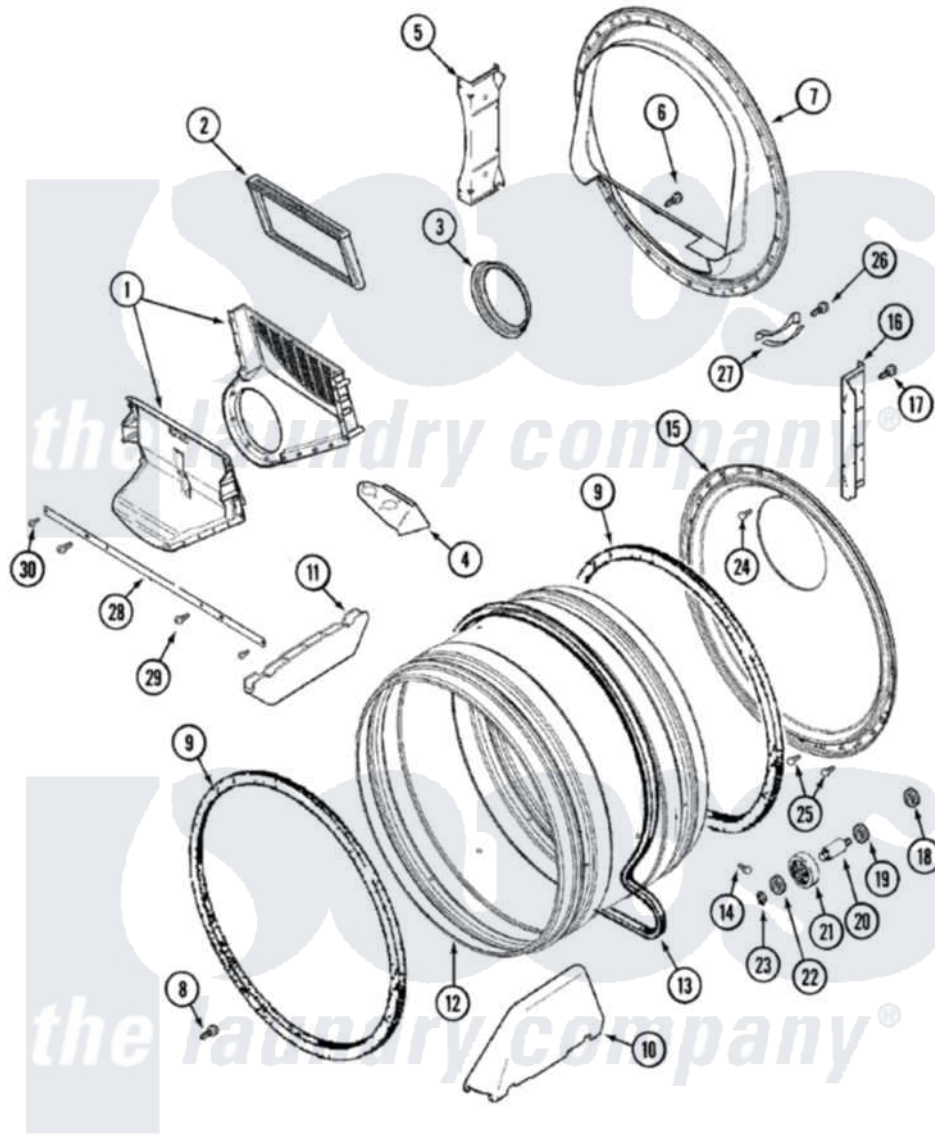

Maytag MUE15MNAGW 07 - TUMBLER

Maytag [Residential Maytag MUE15MNAGW Dryer Parts](#) Parts Diagram 07 - TUMBLER
 Click on the part number to view part

Item	Original Part Number	Replaced By	Status	Part Description
1	33001799			Outlet Duct Assembly Note: Outlet Duct Assembly
2	33001804	33002790		Lint Filter
3	33002082	33002560		Seal, Blower
4	33001837			Cover, Thermostat
5	33001828		Not Available	SUPPORT, TUMBLER FRONT
6	312311	312311MAY		Screw
7	33001802			Front, Tumbler
8	33001855	33002917		Screw, No.10-16
9	33001807			Seal, Tumbler
10	33002032			Baffle
11	33001755			Baffle
12	33001794	33001889		Tumbler
13	33001777	33002535		V-Belt
14	33001788	33002973		Screw, No.9-15 X 1.00 Hx WS
15	33001801			Back, Tumbler

16	33001832	Not Available	SUPPORT, BACK
17	22001995		Screw Note: Screw, Tumbler Front And Shroud
18	33001443		Nut, Hex
19	Y313347	312535	Washer, Vault Mounting Brk.
20	Y312948	6-3129480	Shaft- Tumbler
21	Y303373	12001541	Drum Roller/Washer Assembly--W
22	312535		Washer, Vault Mounting Brk.
23	410233	9703438	Ring-Retrn
24	210932		Screw, No.8 X 9/16 Ctsk Note: Screw, Inlet Duct
25	22001996	3370225	Screw
26	210720		Rivet, Bearing To Tumbler Fmt
27	306508		Tumbler Bearing Kit ---W
28	33002039		Brace, Tumbler Front
29	33001768		Screw, Shroud Note: Screw, Shroud And Outlet Duct
30	22001995		Screw Note: Screw, Tumbler Front And Shroud