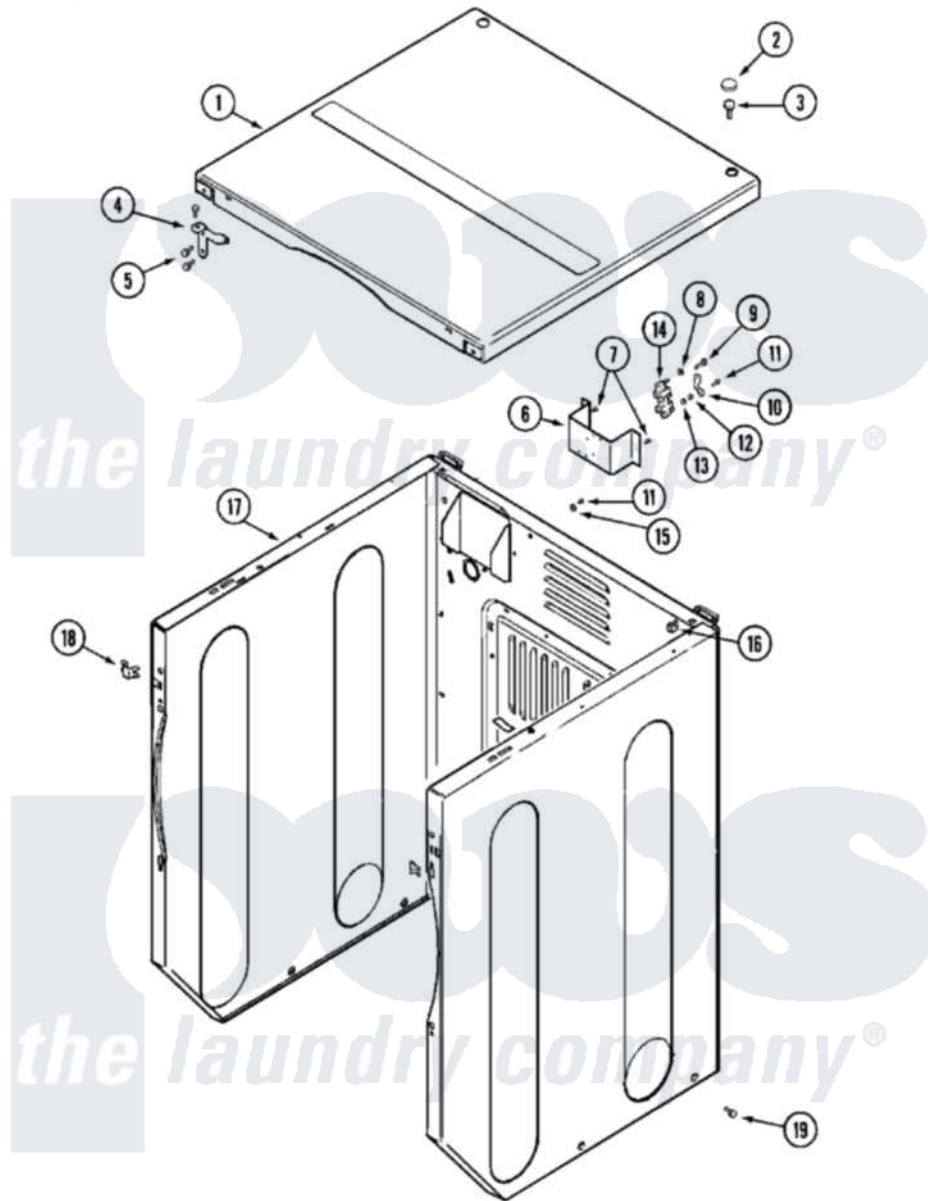

Maytag MUE15MNAYW 02 - CABINET-FRONT (UPPER)

Maytag Residential Maytag MUE15MNAYW Dryer Parts Parts Diagram 02 - CABINET-FRONT (UPPER)
 Click on the part number to view part

Item	Original Part Number	Replaced By	Status	Part Description
001	22001995			Screw Note: Screw, Tumbler Front And Shroud
"	22001996	3370225		Screw
"	33001995	33002124		Cover, Top
"	33002058		Not Available	COVER, TOP (WHT)
"	33002062		Not Available	BACKUP, STRAIN RELIEF
"	Y314174			Terminal Cover - Canada
002	33001997			Plug, Hole
003	22001883	214354		Screw, Top Cover To Cabnt.
004	33001998			Bracket, Top Cover
"	33001999			Bracket, Top Cover
005	22001995			Screw Note: Screw, Tumbler Front And Shroud
006	33002059			Bracket, Terminal Block
"	NLA		Not Available	BRACKET, TERMINAL BLOCK---NA
007	22001995			Screw Note: Screw, Tumbler Front And Shroud

008	Y311270		Washer, Terminal Block
009	Y312209	W10001200	Screw
010	Y312184		Strap, Grounding
011	NLA	Not Available	SCREW, GROUND STRAP
012	311484	112432	Nut
013	311093		Washer, Terminal Connection
014	33001244		Block, Terminal
015	NLA	Not Available	WASHER, GROUND LUG
016	22001502		Fastener, U-NUt
017	NLA	Not Available	CABINET (WHT)
018	33001980		Fastener, Access Panel
019	213007		Xfor Cabinet See Cabinet, Back