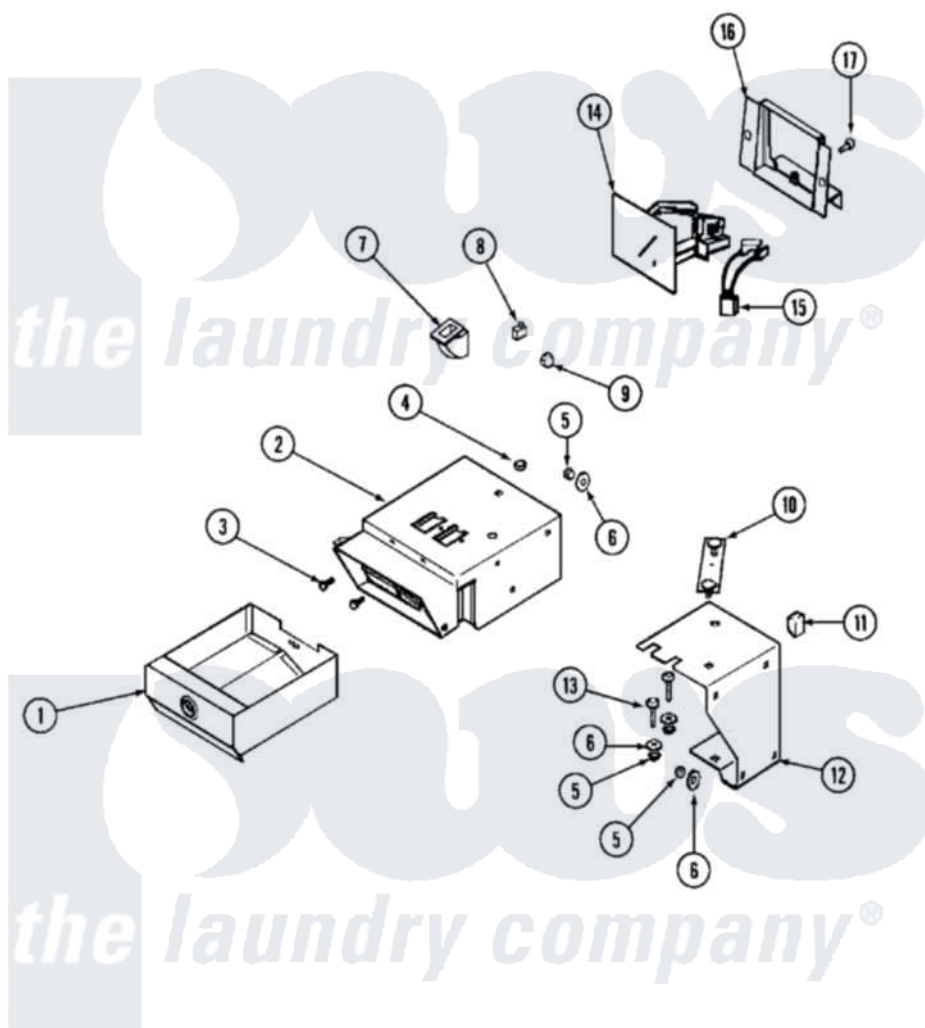

Maytag MUE15PDAUW 02 - CONTROL CENTER

Maytag [Residential Maytag MUE15PDAUW Dryer Parts](#) Parts Diagram 02 - CONTROL CENTER

[Click on the part number to view part](#)

Item	Original Part Number	Replaced By	Status	Part Description
001	Y33001983			Box, Coin
002	Y33001986			Vault, Coin
003	212707	3196385		Screw
004	Y052740	62739		Nut, Lock
005	Y052734			Nut, Carrage Bolts And Bracket
006	312535			Washer, Vault Mounting Brk.
"	NLA		Not Available	WASHER, VAULT MOUNTING BRK.
007	314635			Chute, Coin
008	33001250			Switch, Vault And Service Door
009	NLA		Not Available	NUT, CAGE
010	22001810		Not Available	STRAP, MOUNTING
011	33001989			Retainer, Vault Switch
012	33001990			Bracket, Mounting Vault
013	33001991			Bolt, Carriage

014	216200		Face Plate Return Button
"	22001873	22004112	Coin Drop Greenwald Us.25
"	22002144		Single Faceplate
015	314665		Screw, Switch Assembly
"	33001985		Switch, Optic
016	33001992		Bracket, Coin Drop Mount.
017	Y313561		Screw---NA
"	910181		Lockwasher, Terminal Block