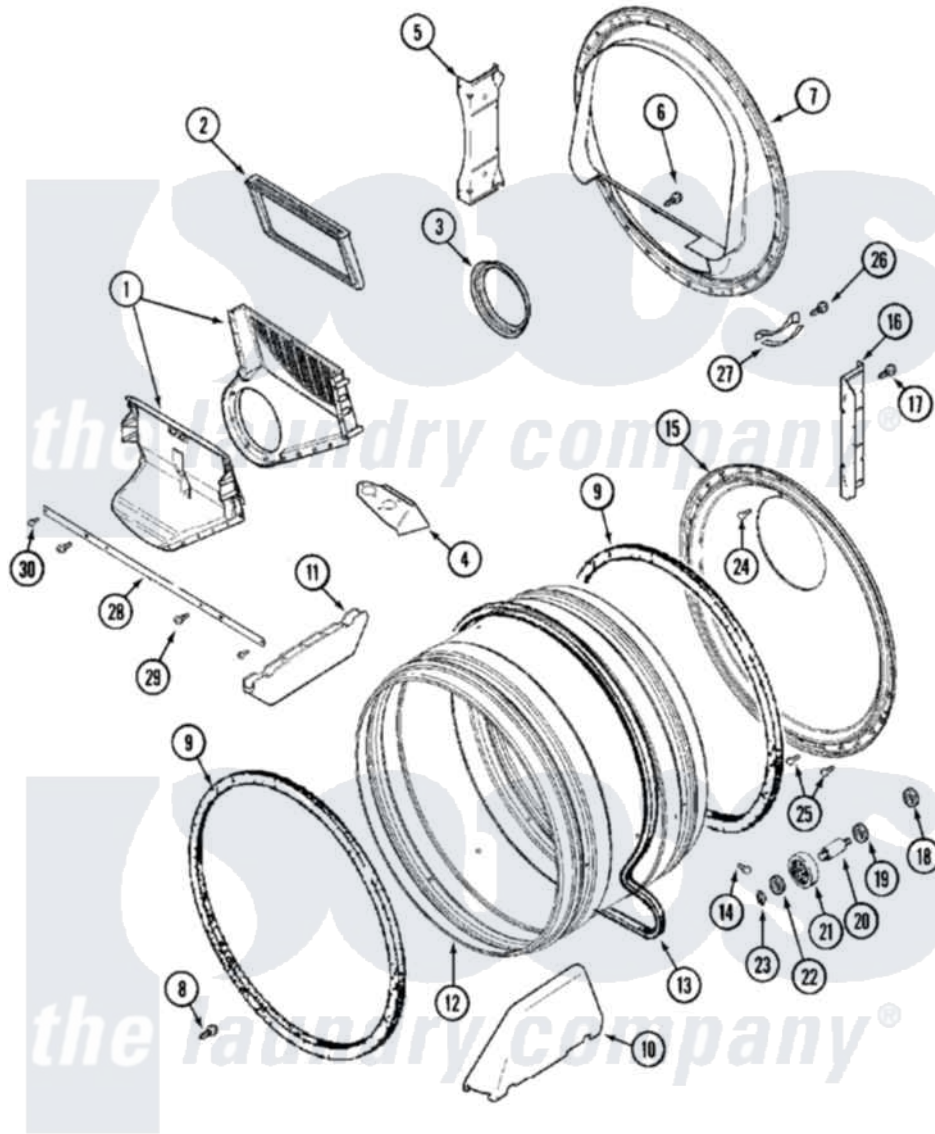

# Maytag MUE15PDAUW 06 - TUMBLER

Maytag Residential Maytag MUE15PDAUW Dryer Parts Parts Diagram 06 - TUMBLER  
 Click on the part number to view part

Item	Original Part Number	Replaced By	Status	Part Description
001	<a href="#">33001799</a>			Outlet Duct Assembly Note: Outlet Duct Assembly
002	33001804	<a href="#">33002790</a>		Lint Filter
003	33001758	<a href="#">33002560</a>		Seal, Blower
004	<a href="#">33001837</a>			Cover, Thermostat
005	NLA		Not Available	SUPPORT, TUMBLER FRONT
006	NLA		Not Available	SCREW, OUTLET DUCT
007	<a href="#">33001802</a>			Front, Tumbler
008	33001855	<a href="#">33002917</a>		Screw, No.10-16
009	<a href="#">33001807</a>			Seal, Tumbler
010	<a href="#">33002032</a>			Baffle
011	<a href="#">33001755</a>			Baffle
012	33001794	<a href="#">33001889</a>		Tumbler
013	33001777	<a href="#">33002535</a>		V-Belt
014	33001788	<a href="#">33002973</a>		Screw, No.9-15 X 1.00 Hx WS
015	<a href="#">33001801</a>			Back, Tumbler

016	NLA	Not Available	SUPPORT, BACK
017	<a href="#">22001995</a>		Screw Note: Screw, Tumbler Front And Shroud
018	<a href="#">33001443</a>		Nut, Hex
019	Y313347	<a href="#">312535</a>	Washer, Vault Mounting Brk.
020	Y312948	<a href="#">6-3129480</a>	Shaft- Tumbler
021	Y303373	<a href="#">12001541</a>	Drum Roller/Washer Assembly--W
022	<a href="#">312535</a>		Washer, Vault Mounting Brk.
023	410233	<a href="#">9703438</a>	Ring-Retrn
024	<a href="#">210932</a>		Screw, No.8 X 9/16 Ctsk Note: Screw, Inlet Duct
025	22001996	<a href="#">3370225</a>	Screw
026	<a href="#">210720</a>		Rivet, Bearing To Tumbler Frnt
027	<a href="#">306508</a>		Tumbler Bearing Kit ---W
028	<a href="#">33002039</a>		Brace, Tumbler Front
029	<a href="#">33001768</a>		Screw, Shroud Note: Screw, Shroud And Outlet Duct
030	<a href="#">22001995</a>		Screw Note: Screw, Tumbler Front And Shroud