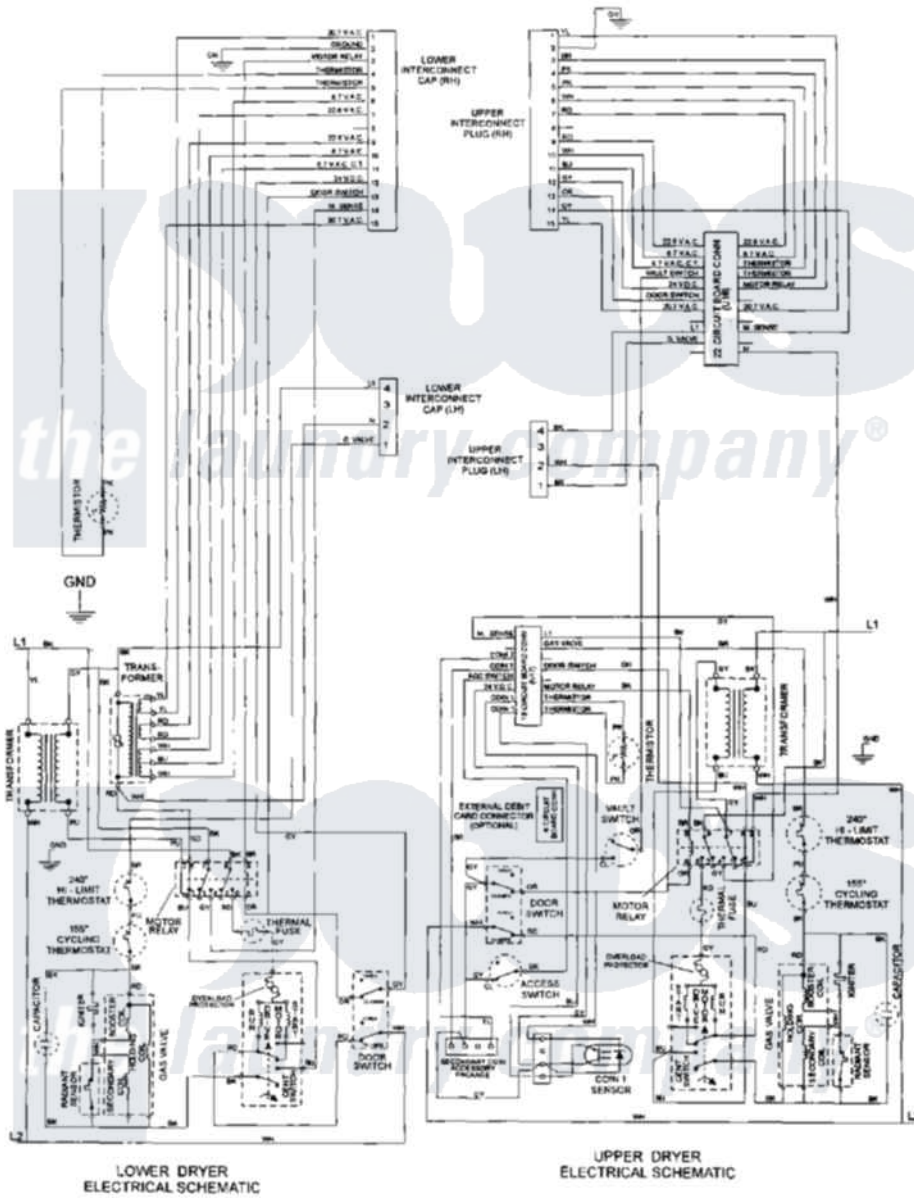

Maytag MUE15PDAUW 09 - WIRING INFORMATION

Maytag Residential Maytag MUE15PDAUW Dryer Parts Parts Diagram 09 - WIRING INFORMATION
 Click on the part number to view part

Item	Original Part Number	Replaced By	Status	Part Description
001	NLA		Not Available	WIRING INFORMATION