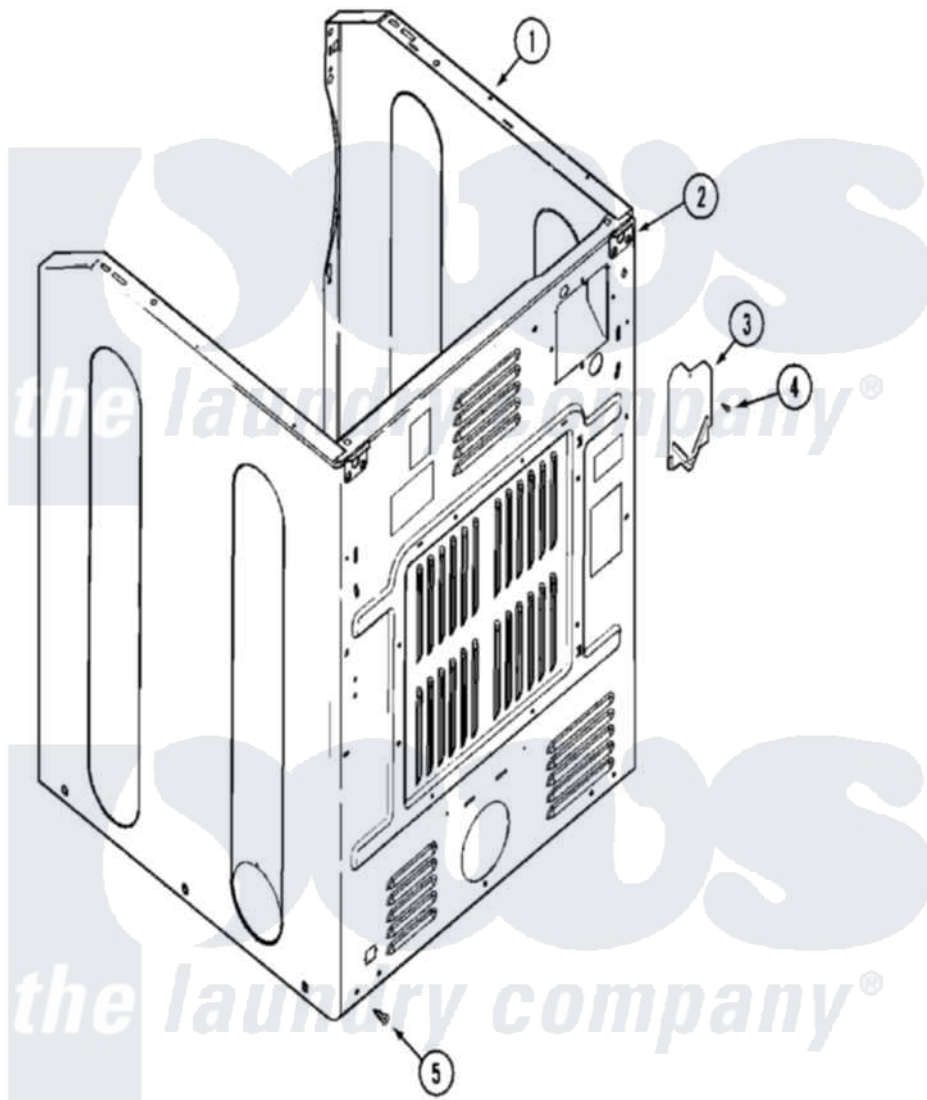

# Maytag MUE15PDAYA 06 - CABINET-REAR

Maytag Residential Maytag MUE15PDAYA Dryer Parts Parts Diagram 06 - CABINET-REAR  
 Click on the part number to view part

Item	Original Part Number	Replaced By	Status	Part Description
001	<a href="#">33002626</a>			Cabinet, Assembly
"	NLA		Not Available	CABINET (WHT-LWR)
002	<a href="#">22001995</a>			Screw Note: Screw, Tumbler Front And Shroud
"	22003367	<a href="#">22004095</a>		Hinge, Plastic
"	NLA		Not Available	BRACKET, CABINET HINGE
003	<a href="#">33001795</a>			Cover, Terminal Block
004	<a href="#">22001995</a>			Screw Note: Screw, Tumbler Front And Shroud
005	<a href="#">22001995</a>			Screw Note: Screw, Tumbler Front And Shroud