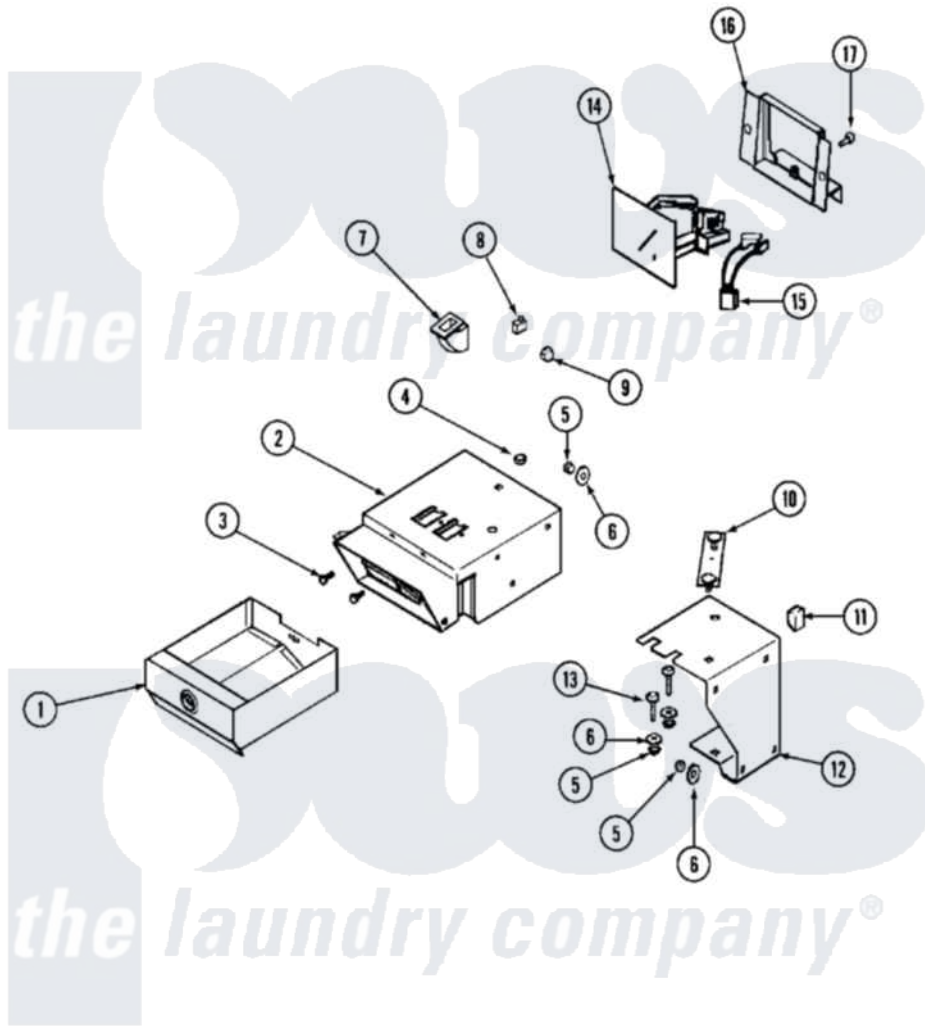

# Maytag MUE15PDAYW 02 - CONTROL CENTER

Maytag Residential Maytag MUE15PDAYW Dryer Parts Parts Diagram 02 - CONTROL CENTER  
 Click on the part number to view part

Item	Original Part Number	Replaced By	Status	Part Description
001	33001984	<a href="#">Y33001983</a>		Box, Coin
"	<a href="#">Y33001983</a>			Box, Coin
002	<a href="#">33001987</a>			(ALM)
"	<a href="#">Y33001986</a>			Vault, Coin
003	212707	<a href="#">3196385</a>		Screw
004	Y052740	<a href="#">62739</a>		Nut, Lock
005	<a href="#">Y052734</a>			Nut, Carrage Bolts And Bracket
006	<a href="#">312535</a>			Washer, Vault Mounting Brk.
"	NLA		Not Available	WASHER, VAULT MOUNTING BRK.
007	<a href="#">314635</a>			Chute, Coin
008	<a href="#">33001250</a>			Switch, Vault And Service Door
009	NLA		Not Available	NUT, CAGE
010	22001810		Not Available	STRAP, MOUNTING
011	<a href="#">33001989</a>			Retainer, Vault Switch

012	<a href="#">33001990</a>		Bracket, Mounting Vault
013	<a href="#">33001991</a>		Bolt, Carriage
014	<a href="#">216200</a>		Face Plate Return Button
"	22001873	<a href="#">22004112</a>	Coin Drop Greenwald Us.25
"	<a href="#">22002144</a>		Single Faceplate
015	<a href="#">314665</a>		Screw, Switch Assembly
"	<a href="#">33001985</a>		Switch, Optic
016	<a href="#">33001992</a>		Bracket, Coin Drop Mount.
"	33001993	<a href="#">33001992</a>	Bracket, Coin Drop Mount.
017	<a href="#">Y313561</a>		Screw---NA
"	<a href="#">910181</a>		Lockwasher, Terminal Block