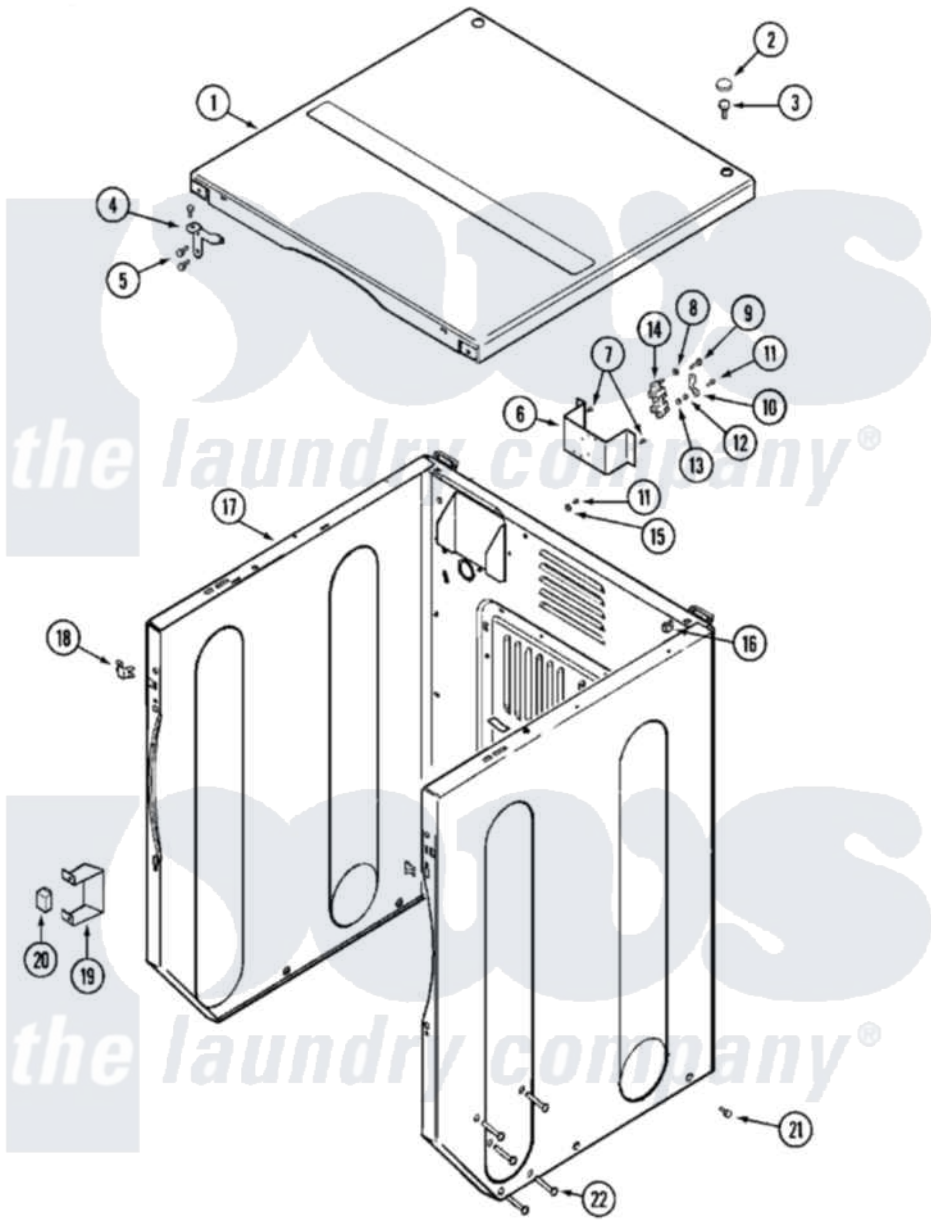

Maytag MUE15PDAYW 03 - CABINET-FRONT (UPPER)

Maytag Residential Maytag MUE15PDAYW Dryer Parts Parts Diagram 03 - CABINET-FRONT (UPPER)
 Click on the part number to view part

Item	Original Part Number	Replaced By	Status	Part Description
001	33001995	33002124		Cover, Top
"	NLA		Not Available	(ALM)
002	33001997			Plug, Hole
003	22001883	214354		Screw, Top Cover To Cabnt.
004	33001998			Bracket, Top Cover
"	33001999			Bracket, Top Cover
005	22001995			Screw Note: Screw, Tumbler Front And Shroud
006	NLA		Not Available	BRACKET, TERMINAL BLOCK---NA
007	22001995			Screw Note: Screw, Tumbler Front And Shroud
008	Y311270			Washer, Terminal Block
009	Y312209	W10001200		Screw
010	Y312184			Strap, Grounding
011	NLA		Not Available	SCREW, GROUND STRAP
012	311484	112432		Nut

013	311093		Washer, Terminal Connection
014	33001244		Block, Terminal
015	NLA	Not Available	WASHER, GROUND LUG
016	22001502		Fastener, U-NUt
017	NLA	Not Available	CABINET (WHT)
018	33001980		Fastener, Access Panel
019	Y313561		Screw---NA
"	33002002		Bracket, Switch
"	Y310632	1163839	Screw
020	206824	W10133335	Relay, Motor
"	Y251119	3177991	Screw
021	213007		Xfor Cabinet See Cabinet, Back
022	33001991		Bolt, Carriage