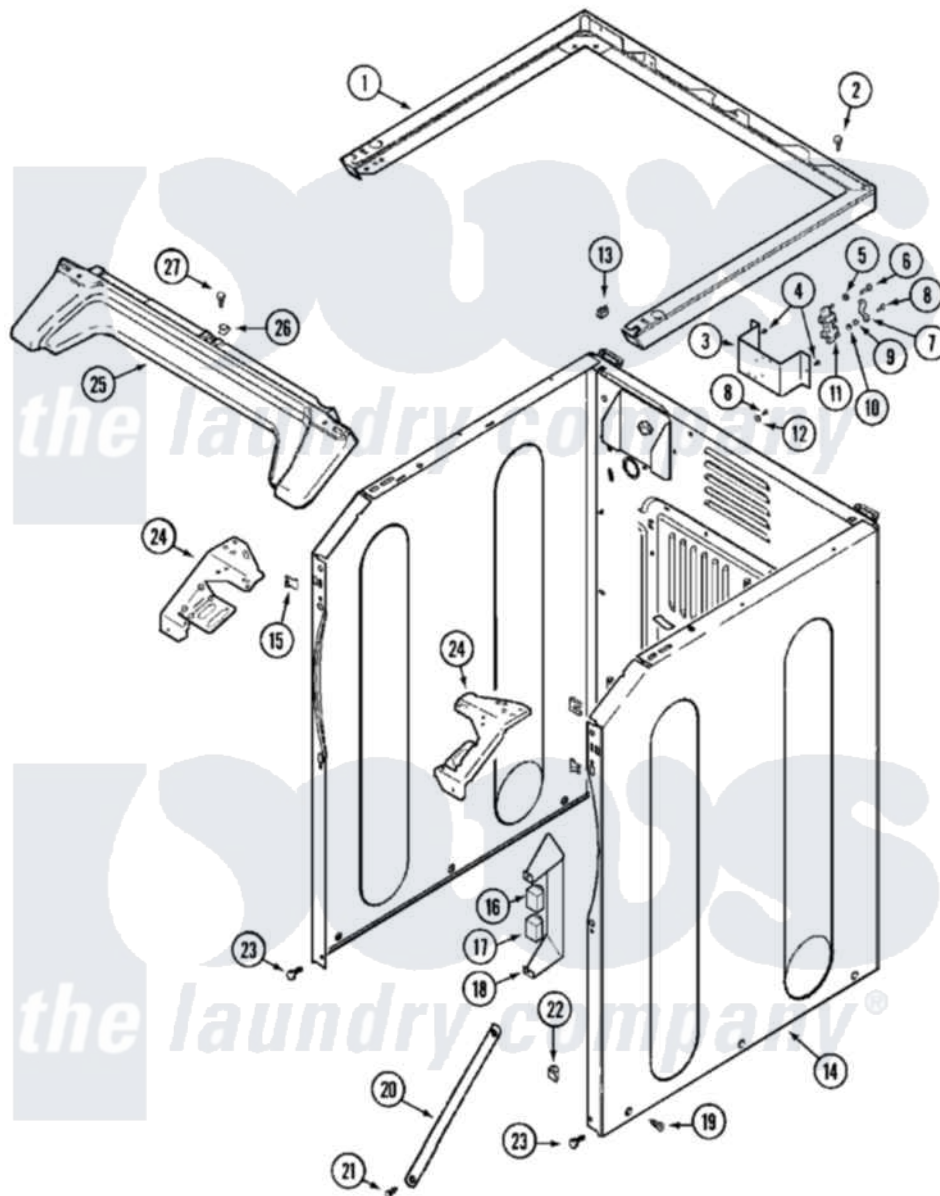

# Maytag MUE15PDAYW 04 - CABINET-FRONT (LOWER)

Maytag Residential Maytag MUE15PDAYW Dryer Parts Parts Diagram 04 - CABINET-FRONT (LOWER)  
 Click on the part number to view part

Item	Original Part Number	Replaced By	Status	Part Description
001	33002005	<a href="#">33002963</a>		Support, Weld Assembly
"	NLA		Not Available	SUPPORT (ALM)
002	22001883	<a href="#">214354</a>		Screw, Top Cover To Cabnt.
003	NLA		Not Available	BRACKET, TERMINAL BLOCK---NA
004	<a href="#">22001995</a>			Screw Note: Screw, Tumbler Front And Shroud
005	<a href="#">Y311270</a>			Washer, Terminal Block
006	Y312209	<a href="#">W10001200</a>		Screw
007	<a href="#">Y312184</a>			Strap, Grounding
008	NLA		Not Available	SCREW, GROUND STRAP
009	311484	<a href="#">112432</a>		Nut
010	<a href="#">311093</a>			Washer, Terminal Connection
011	<a href="#">33001244</a>			Block, Terminal
012	NLA		Not Available	WASHER, GROUND LUG
013	<a href="#">22001502</a>			Fastener, U-NUT
014	<a href="#">33002626</a>			Cabinet, Assembly