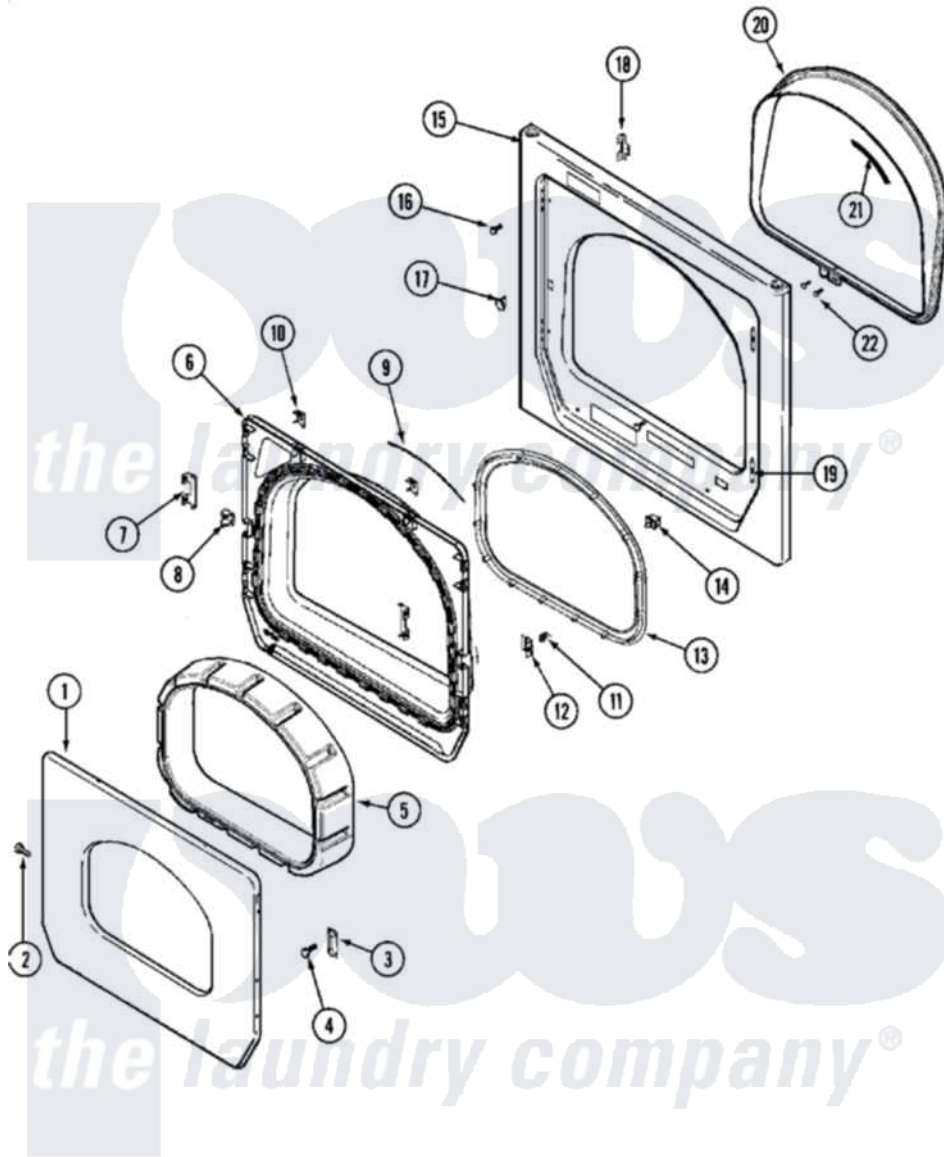

# Maytag MUE15PDAYW 05 - DOOR (UPPER)

Maytag Residential Maytag MUE15PDAYW Dryer Parts Parts Diagram 05 - DOOR (UPPER)  
 Click on the part number to view part

Item	Original Part Number	Replaced By	Status	Part Description
001	<a href="#">33002015</a>			Door, Outer
"	NLA		Not Available	DOOR, OUTER (ALM)
002	<a href="#">22002063</a>			Screw No.8-18AB Wafer Head
"	22002064	<a href="#">489355</a>		Screw, 8 X 1/2
003	<a href="#">33002017</a>			Hinge, Door
004	22002062	<a href="#">98006631</a>		Screw
005	22002300	<a href="#">9740848</a>		Screw, Mixing Valve Mounting
"	33002018	<a href="#">33002780</a>		Door Tunnel W` Handle
"	33002019	<a href="#">33002781</a>		Door Tunne
006	<a href="#">33002020</a>			Door, Inner W/Seal
"	NLA		Not Available	DOOR, INNER (ALM)
007	<a href="#">22002038</a>			Clip, Door
008	<a href="#">33001763</a>			Plug, Inner Door
009	<a href="#">33002094</a>			Seal, Door
010	<a href="#">22002039</a>			Clip, Door
011	<a href="#">33001761</a>			Strike, Door

012	<a href="#">33001793</a>		Bracket, Strike
013	33002022	<a href="#">33002607</a>	Lens, Door
"	<a href="#">33002607</a>		Lens, Door
014	<a href="#">33002038</a>		Switch, Door
015	33001711	<a href="#">33002936</a>	Medallion-
"	33002023	<a href="#">33002081</a>	Panel, Front
"	33002024		Not Available
"	33002051		Not Available
016	33001486	<a href="#">98008544</a>	Screw
017	33001791	<a href="#">306436</a>	Door Latch Kit--W
018	<a href="#">33002025</a>		Twin Speednut
019	<a href="#">33001175</a>		Cover, Hinge Hole
"	<a href="#">33001176</a>		Cover, Hinge Hole
020	<a href="#">33002026</a>		Extension, Tumbler Front
021	<a href="#">33001767</a>		Seal, Shroud
022	33001855	<a href="#">33002917</a>	Screw, No.10-16