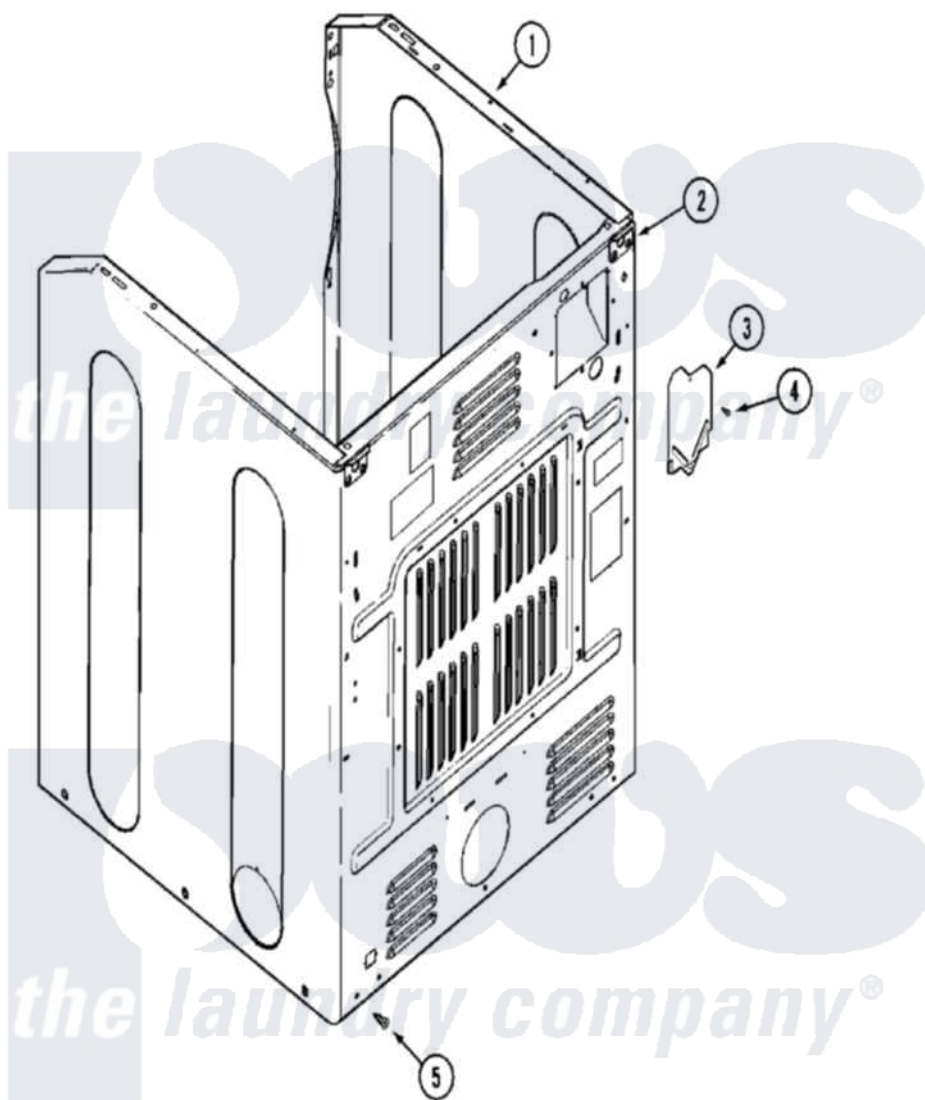

# Maytag MUE15PDAYW 06 - CABINET-REAR

Maytag Residential Maytag MUE15PDAYW Dryer Parts Parts Diagram 06 - CABINET-REAR  
 Click on the part number to view part

Item	Original Part Number	Replaced By	Status	Part Description
001	<a href="#">33002626</a>			Cabinet, Assembly
"	NLA		Not Available	CABINET (WHT-LWR)
002	<a href="#">22001995</a>			Screw Note: Screw, Tumbler Front And Shroud
"	22003367	<a href="#">22004095</a>		Hinge, Plastic
"	NLA		Not Available	BRACKET, CABINET HINGE
003	<a href="#">33001795</a>			Cover, Terminal Block
004	<a href="#">22001995</a>			Screw Note: Screw, Tumbler Front And Shroud
005	<a href="#">22001995</a>			Screw Note: Screw, Tumbler Front And Shroud