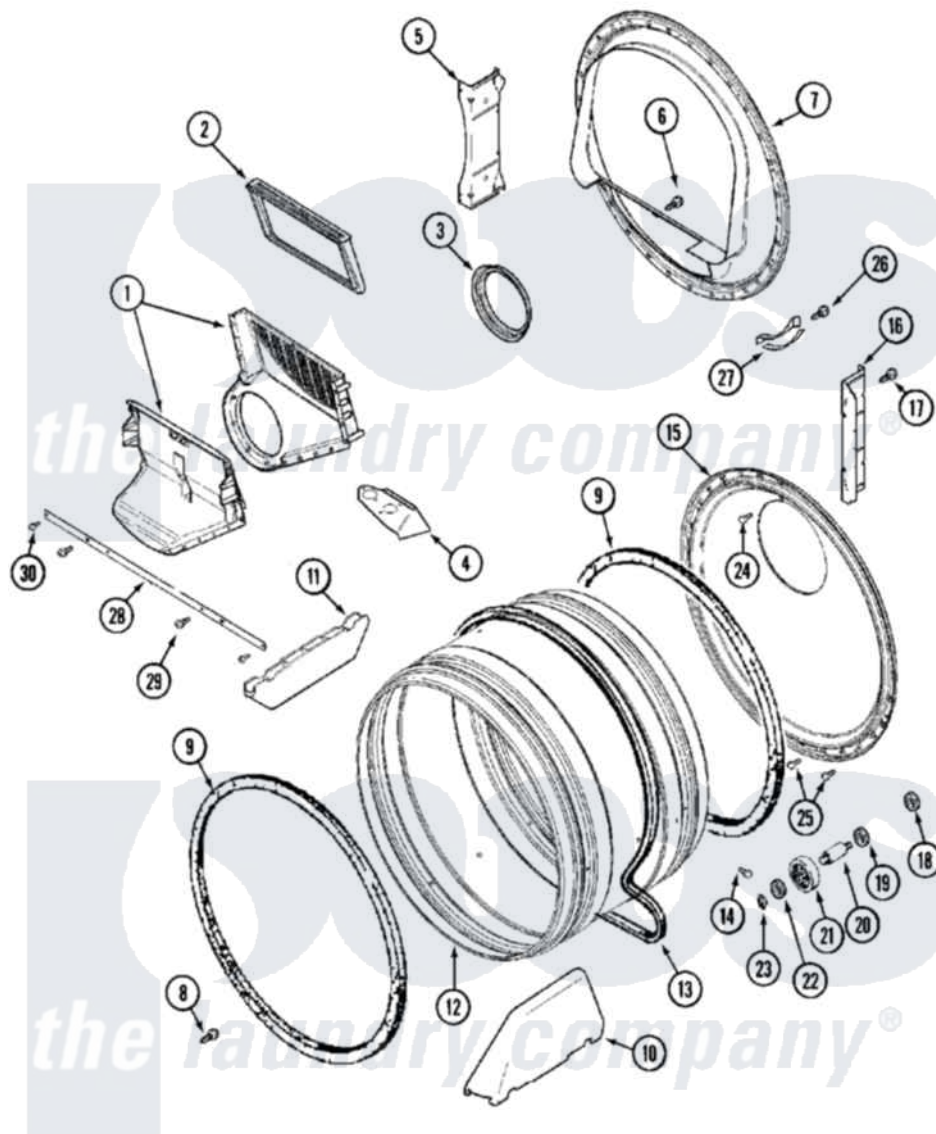

# Maytag MUE15PDAYW 07 - TUMBLER

Maytag [Residential Maytag MUE15PDAYW Dryer Parts](#) Parts Diagram 07 - TUMBLER  
 Click on the part number to view part

Item	Original Part Number	Replaced By	Status	Part Description
001	<a href="#">33001799</a>			Outlet Duct Assembly Note: Outlet Duct Assembly
002	33001804	<a href="#">33002790</a>		Lint Filter
003	33001758	<a href="#">33002560</a>		Seal, Blower
004	<a href="#">33001837</a>			Cover, Thermostat
005	NLA		Not Available	SUPPORT, TUMBLER FRONT
006	NLA		Not Available	SCREW, OUTLET DUCT
007	<a href="#">33001802</a>			Front, Tumbler
008	33001855	<a href="#">33002917</a>		Screw, No.10-16
009	<a href="#">33001807</a>			Seal, Tumbler
010	<a href="#">33002032</a>			Baffle
011	<a href="#">33001755</a>			Baffle
012	33001794	<a href="#">33001889</a>		Tumbler
013	33001777	<a href="#">33002535</a>		V-Belt
014	33001788	<a href="#">33002973</a>		Screw, No.9-15 X 1.00 Hx WS
015	<a href="#">33001801</a>			Back, Tumbler

016	NLA	Not Available	SUPPORT, BACK
017	<a href="#">22001995</a>		Screw Note: Screw, Tumbler Front And Shroud
018	<a href="#">33001443</a>		Nut, Hex
019	Y313347	<a href="#">312535</a>	Washer, Vault Mounting Brk.
020	Y312948	<a href="#">6-3129480</a>	Shaft- Tumbler
021	Y303373	<a href="#">12001541</a>	Drum Roller/Washer Assembly--W
022	<a href="#">312535</a>		Washer, Vault Mounting Brk.
023	410233	<a href="#">9703438</a>	Ring-Retrn
024	<a href="#">210932</a>		Screw, No.8 X 9/16 Ctsk Note: Screw, Inlet Duct
025	22001996	<a href="#">3370225</a>	Screw
026	<a href="#">210720</a>		Rivet, Bearing To Tumbler Fmt
027	<a href="#">306508</a>		Tumbler Bearing Kit ---W
028	<a href="#">33002039</a>		Brace, Tumbler Front
029	<a href="#">33001768</a>		Screw, Shroud Note: Screw, Shroud And Outlet Duct
030	<a href="#">22001995</a>		Screw Note: Screw, Tumbler Front And Shroud