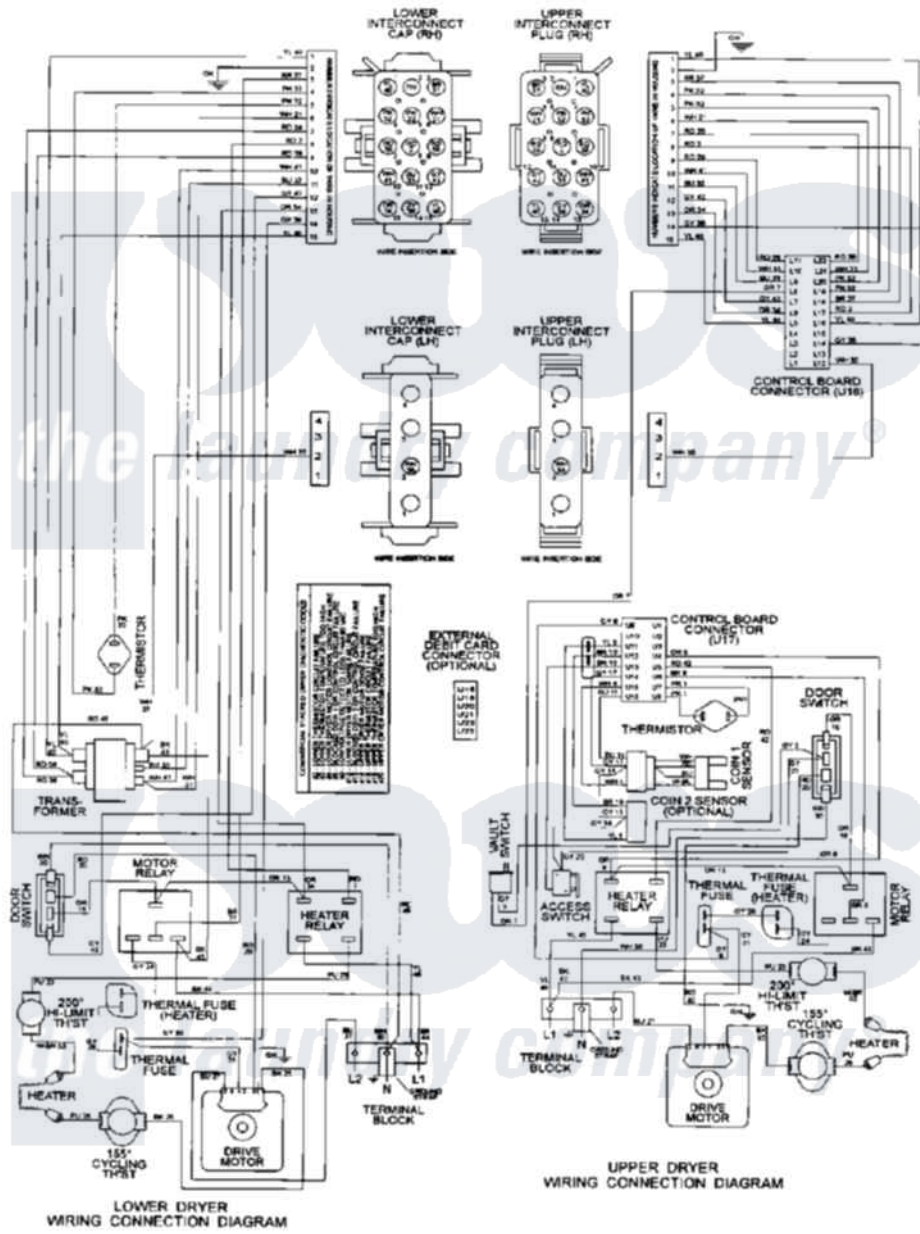

# Maytag MUE15PDAYW 10 - WIRING INFORMATION

Maytag Residential Maytag MUE15PDAYW Dryer Parts Parts Diagram 10 - WIRING INFORMATION  
 Click on the part number to view part

Item	Original Part Number	Replaced By	Status	Part Description
001	NLA		Not Available	WIRING INFORMATION