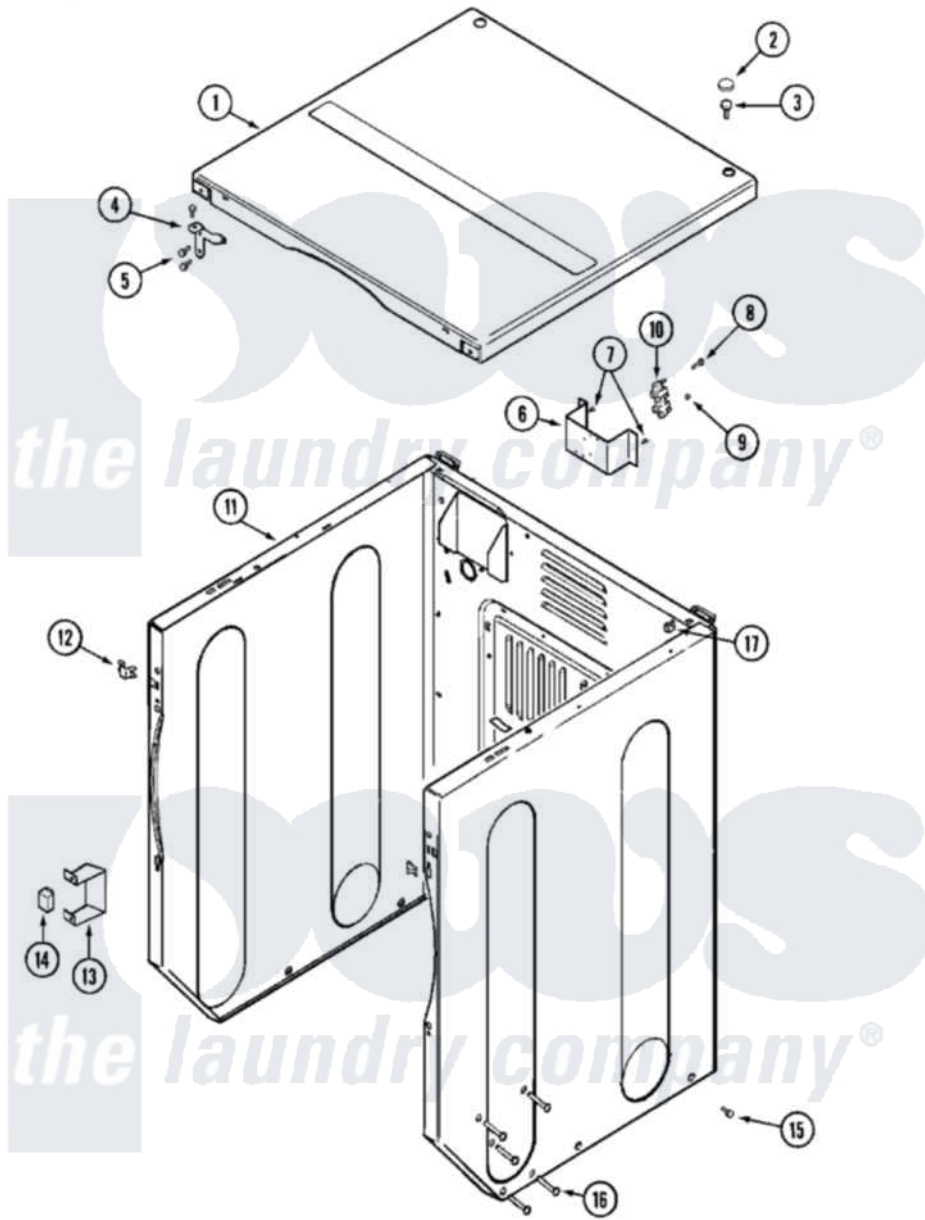

# Maytag MUE15PDAZW 03 - CABINET-FRONT (UPPER)

Maytag Residential Maytag MUE15PDAZW Dryer Parts Parts Diagram 03 - CABINET-FRONT (UPPER)  
 Click on the part number to view part

Item	Original Part Number	Replaced By	Status	Part Description
001	<a href="#">22001995</a>			Screw Note: Screw, Tumbler Front And Shroud
"	22001996	<a href="#">3370225</a>		Screw
"	33002058		Not Available	COVER, TOP (WHT)
"	33002062		Not Available	BACKUP, STRAIN RELIEF
"	<a href="#">Y314174</a>			Terminal Cover - Canada
002	<a href="#">33001997</a>			Plug, Hole
003	22001883	<a href="#">214354</a>		Screw, Top Cover To Cabnt.
004	<a href="#">33001998</a>			Bracket, Top Cover
"	<a href="#">33001999</a>			Bracket, Top Cover
005	<a href="#">22001995</a>			Screw Note: Screw, Tumbler Front And Shroud
006	315471	<a href="#">22003298</a>		Retainer, Wire
"	<a href="#">33002059</a>			Bracket, Terminal Block
007	<a href="#">22001995</a>			Screw Note: Screw, Tumbler Front And Shroud
008	Y312209	<a href="#">W10001200</a>		Screw

009	311484	<a href="#">112432</a>	Nut
010	<a href="#">33001244</a>		Block, Terminal
011	NLA	Not Available	CABINET (WHT)
012	<a href="#">33001980</a>		Fastener, Access Panel
013	<a href="#">Y313561</a>		Screw---NA
"	<a href="#">33002002</a>		Bracket, Switch
"	Y310632	<a href="#">1163839</a>	Screw
014	206824	<a href="#">W10133335</a>	Relay, Motor
"	Y251119	<a href="#">3177991</a>	Screw
015	<a href="#">213007</a>		Xfor Cabinet See Cabinet, Back
016	<a href="#">33001991</a>		Bolt, Carriage
017	<a href="#">22001502</a>		Fastener, U-NUt