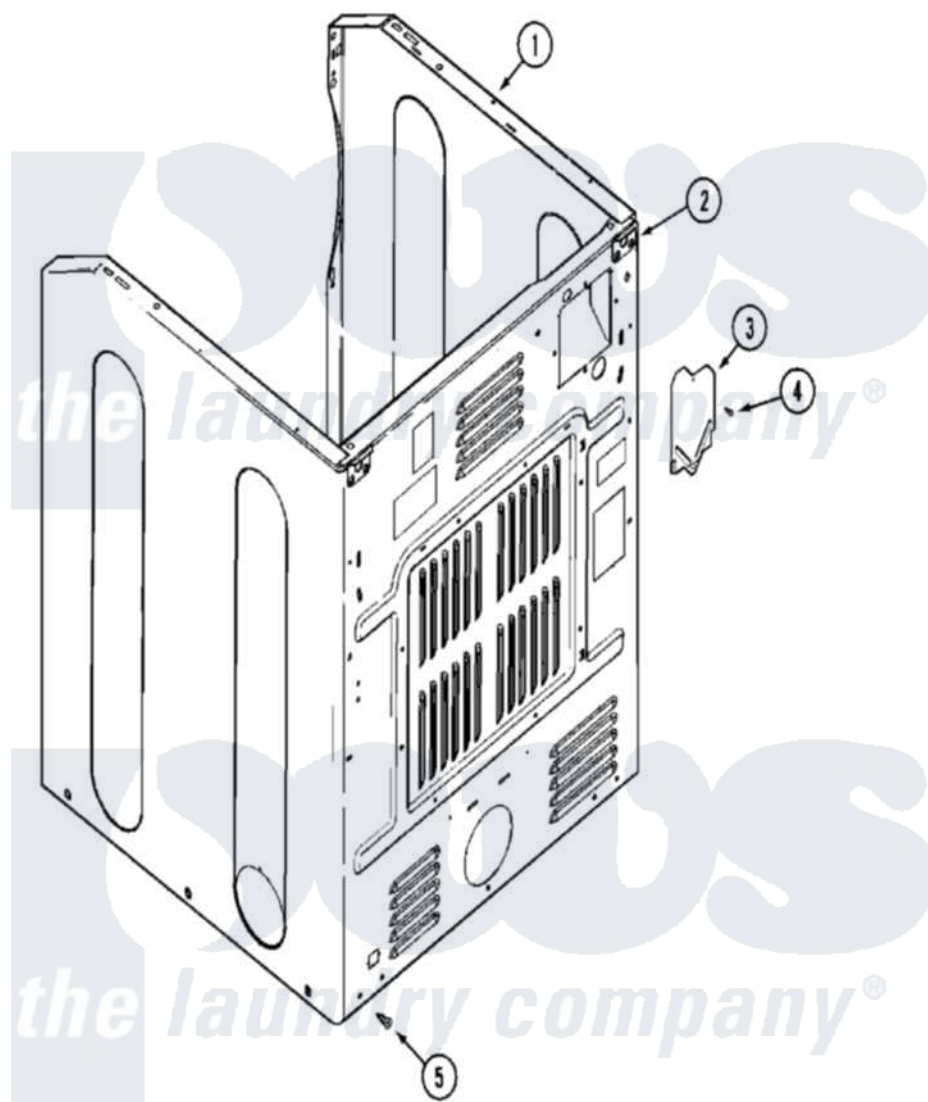

# Maytag MUE15PDAZW 05 - CABINET-REAR

Maytag Residential Maytag MUE15PDAZW Dryer Parts Parts Diagram 05 - CABINET-REAR  
 Click on the part number to view part

Item	Original Part Number	Replaced By	Status	Part Description
001	NLA		Not Available	CABINET (WHT-UPR)
"	NLA		Not Available	PLUG, HOLE
002	NLA		Not Available	BRACKET, CABINET HINGE
003	<a href="#">33001795</a>			Cover, Terminal Block
004	<a href="#">22001995</a>			Screw Note: Screw, Tumbler Front And Shroud
005	<a href="#">22001995</a>			Screw Note: Screw, Tumbler Front And Shroud