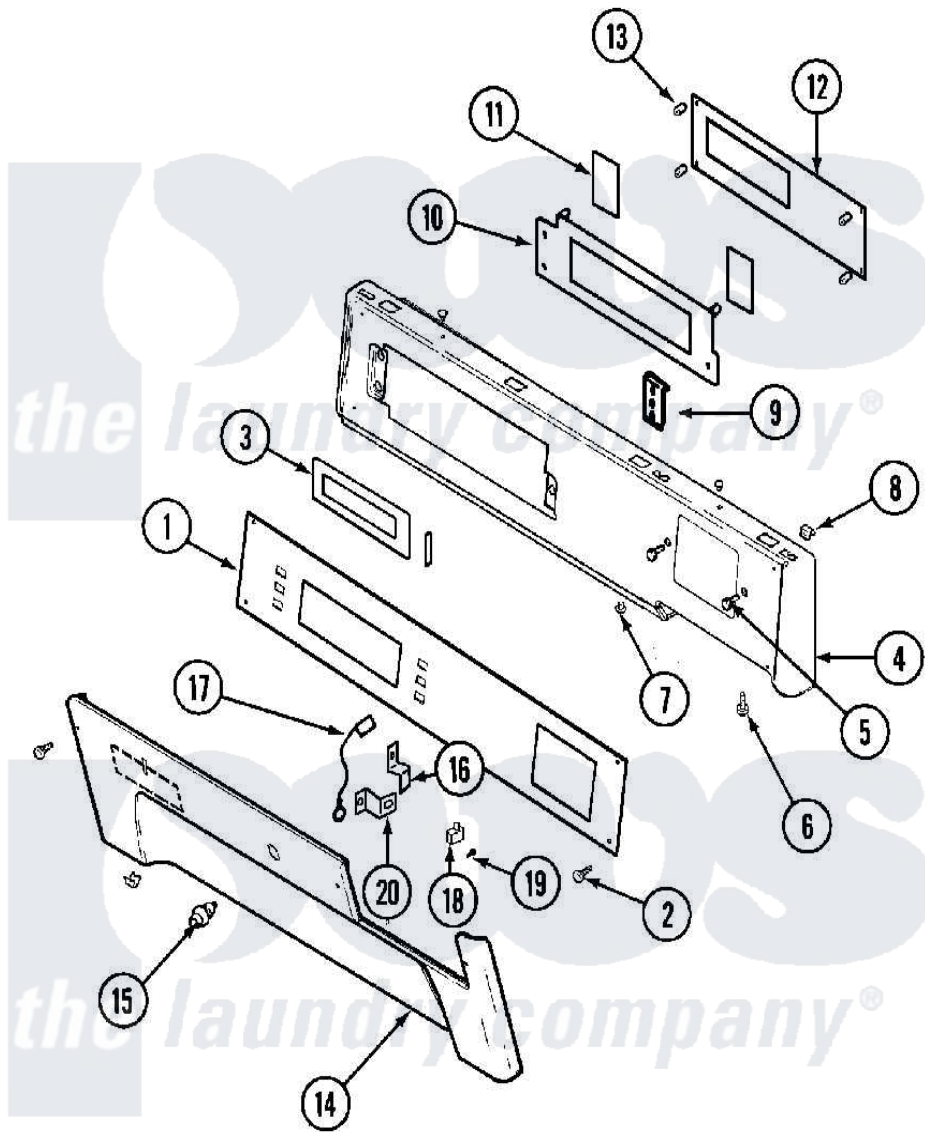

# Maytag MUE19PDAYW 01 - CONTROL PANEL

Maytag [Residential Maytag MUE19PDAYW Dryer Parts](#) Parts Diagram 01 - CONTROL PANEL  
 Click on the part number to view part

Item	Original Part Number	Replaced By	Status	Part Description
001	33002148	<a href="#">33002960</a>		Facia, Commerical W/D - PD
002	<a href="#">215506</a>			Screw, Control Panel Overlay
003	33002150	<a href="#">W10133268</a>		Cover, Display
004	<a href="#">33002003</a>			Fastener Clip, Control Panel
"	<a href="#">33002149</a>			Panel, Control
005	910186	<a href="#">99002757</a>		Screw
006	<a href="#">215506</a>			Screw, Control Panel Overlay
007	33001132	<a href="#">33002342</a>		Plug, Sifht Hole
008	<a href="#">33001977</a>			Fastener, Control Panel
010	<a href="#">33002155</a>			Plate, Control Mounting
011	33002152	<a href="#">W10133277</a>		Membrane Switch Assembly
012	33002154	<a href="#">33003006</a>		Control BO
"	33002156	<a href="#">912077</a>		Locknut, Reader Harness
013	<a href="#">33001204</a>			Stand-Off, Ccontrol Board
"	<a href="#">912077</a>			Locknut, Reader Harness
014	<a href="#">215506</a>			Screw, Control Panel Overlay

"	<a href="#">33001978</a>		Panel, Access
"	33001979	<a href="#">33001978</a>	Panel, Access
"	<a href="#">33001980</a>		Fastener, Access Panel
"	<a href="#">33002004</a>		Clip, Fastener
015	Y206081	<a href="#">W10116737</a>	Lock
016	213750	<a href="#">W10133266</a>	Cam-Lock
017	<a href="#">33001981</a>		Wire, Ground
018	<a href="#">33001250</a>		Switch, Vault And Service Door
019	912012	<a href="#">3400409</a>	Screw
020	<a href="#">33001982</a>		Bracket, Switch Mounting
"	<a href="#">33002164</a>		Wire Harness, Main
022	<a href="#">33002060</a>		Bracket, Security
023	<a href="#">22001995</a>		Screw Note: Screw, Tumbler Front And Shroud
"	NLA	Not Available	NUT, SECURITY
024	33002151	Not Available	MANUAL, USE & CARE